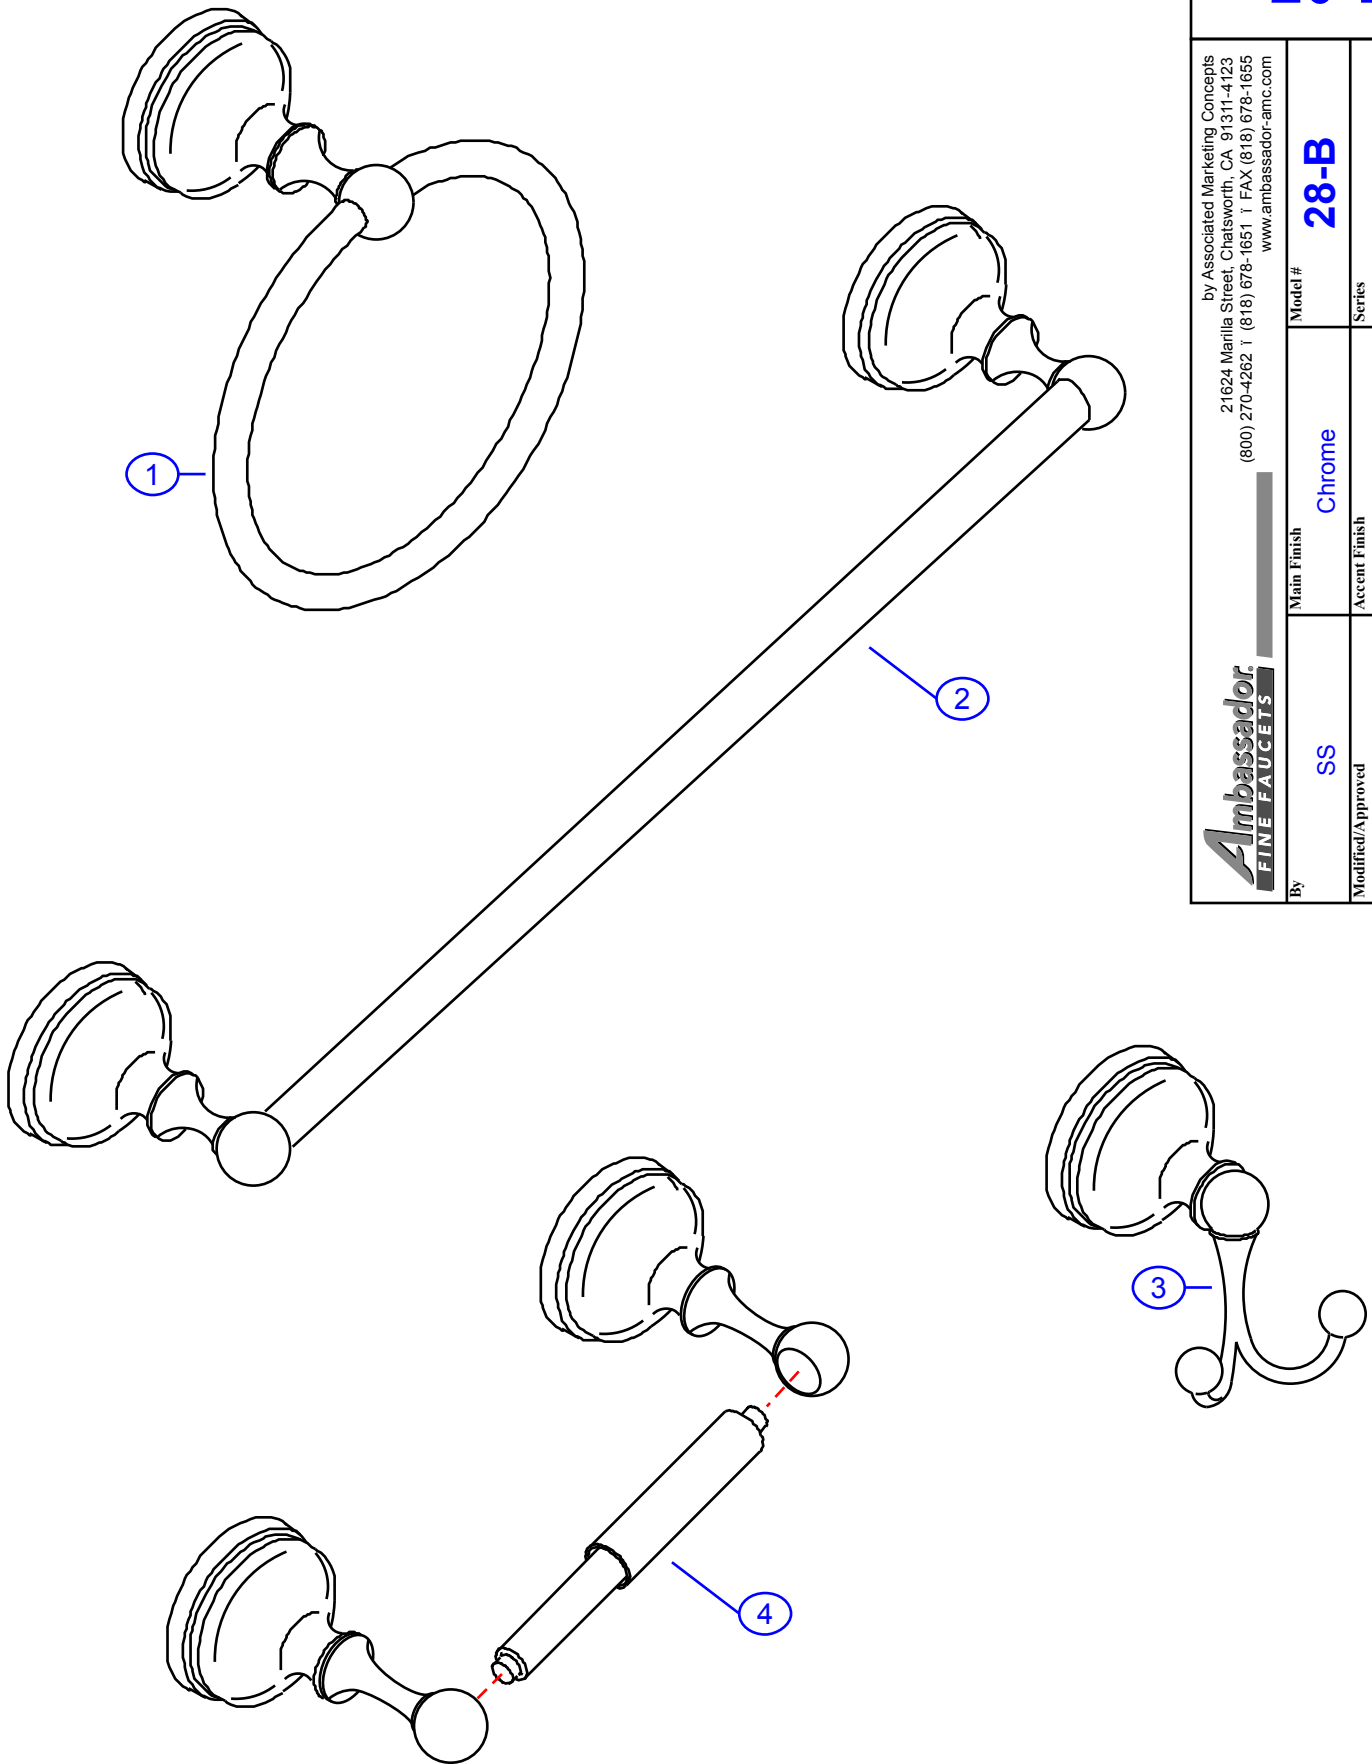

28-B

by Associated Marketing Concepts
21624 Marilla Street, Chatsworth, CA 91311-4123
(800) 270-4262 | (818) 678-1651 | FAX (818) 678-1655
www.ambassador-amc.com

Ambassador
FINE FAUCETS

By	SS	Main Finish	Chrome	Model #	28-B
Modified/Approved	5-3-04	Accent Finish	18k Gold	Series	Universal
Fulfillment	B50Z0400CG	Valve	NA	Type	4 pc Bath Accessory Kit

28-B

Universal 4pc Bath Accessory Kit- CG

#	Description	Quantity	Part #	Finish
1	Towel Ring (see "Towel Rings" for parts)	1	23-B	Chrome/Gold
2	24" Towel Bar (see "Towel Bars" for parts)	1	21-B	Chrome/Gold
3	Robe Hook (see "Robe Hooks" for parts)	1	25-B	Chrome/Gold
4	T.P. Holder (see "Toilet Paper Holder" for parts)	1	24-B	Chrome/Gold