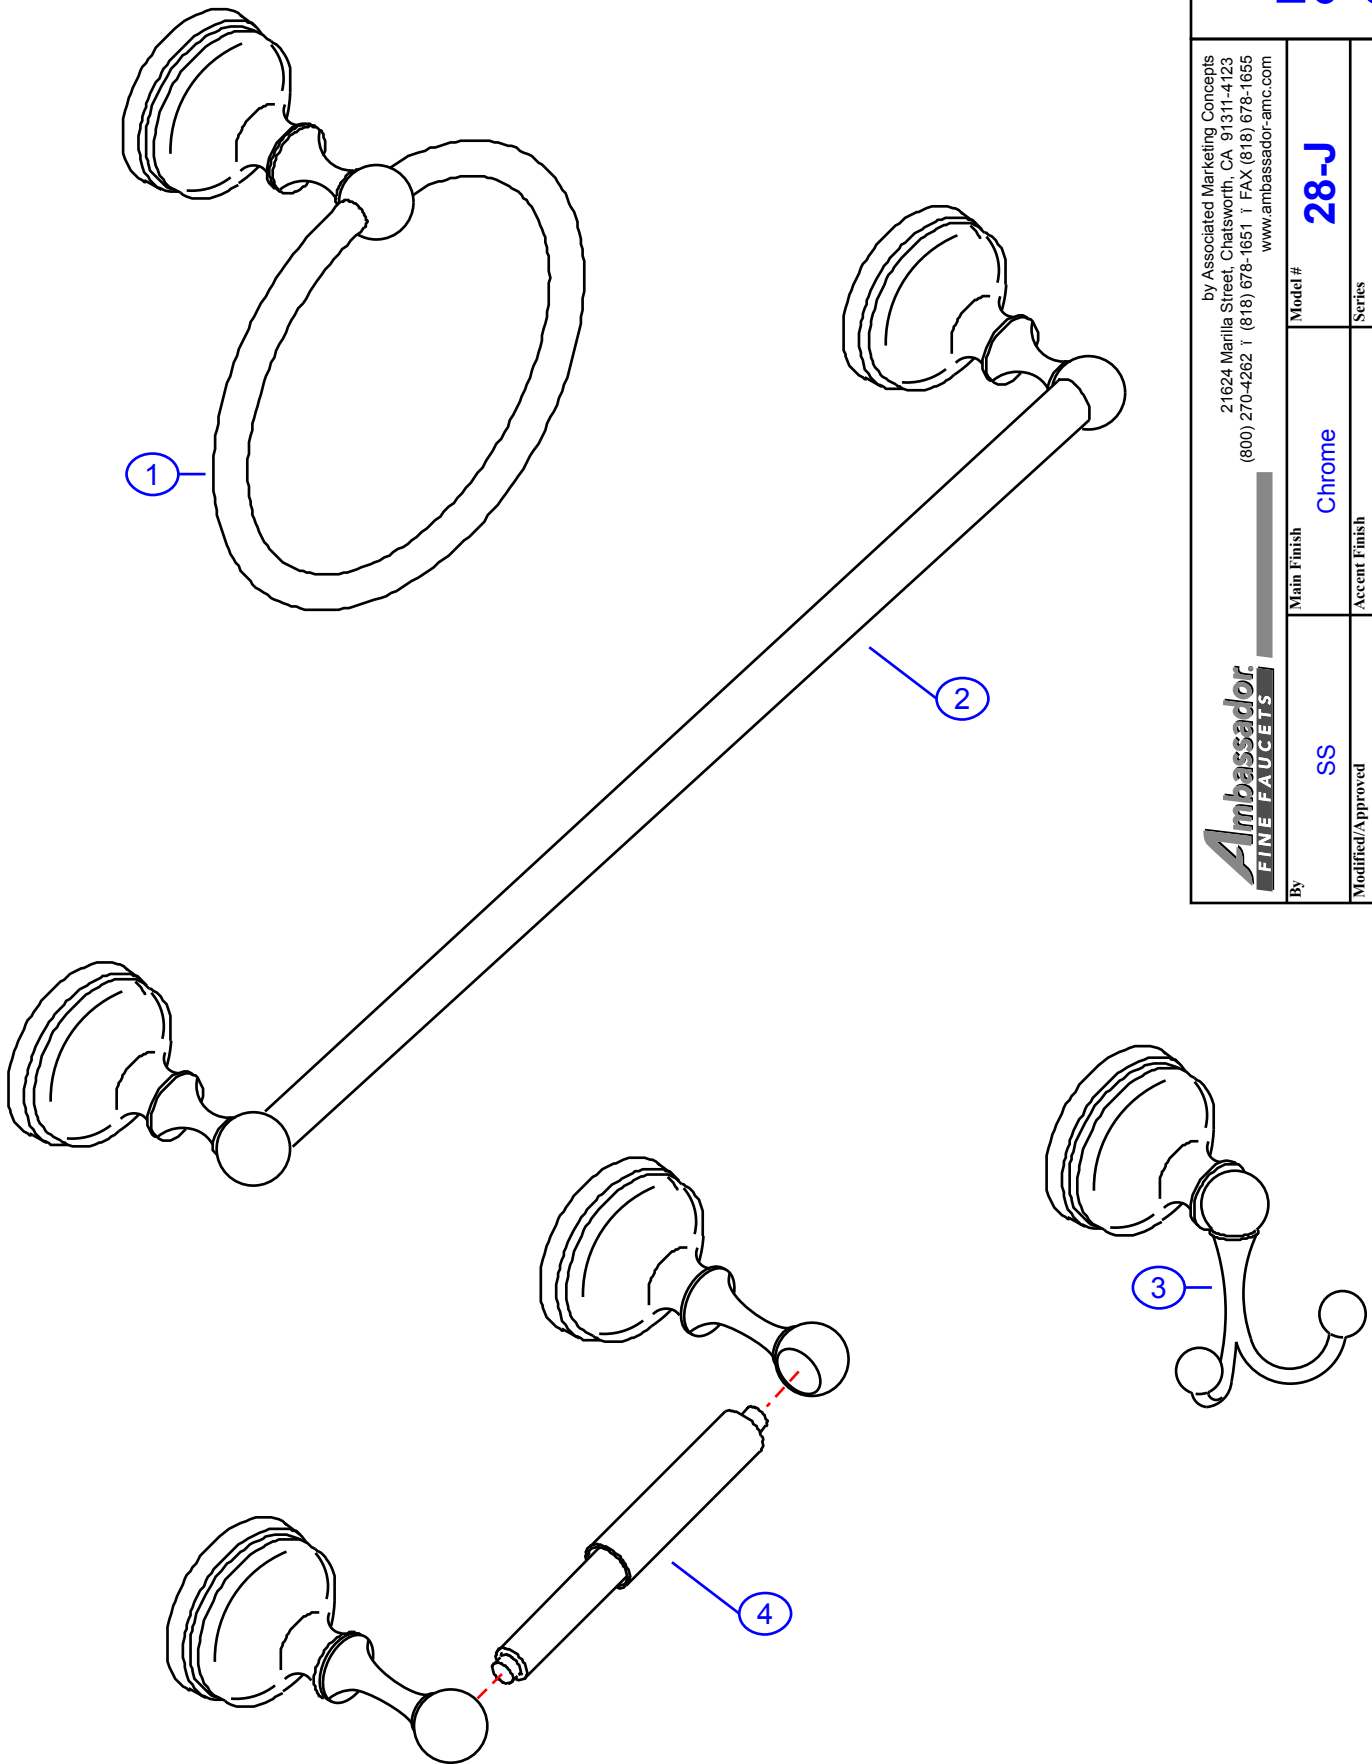

28-J

by Associated Marketing Concepts
21624 Marilla Street, Chatsworth, CA 91311-4123
(800) 270-4262 | (818) 678-1651 | FAX (818) 678-1655
www.ambassador-amc.com

Ambassador
FINE FAUCETS

By	SS	Main Finish	Chrome	Model #	28-J
Modified/Approved	5-3-04	Accent Finish	None	Series	Universal
Fulfillment	B50Z0400CP	Valve	NA	Type	4 pc Bath Accessory Kit

28-J

Universal 4pc Bath Accessory Kit- CP

#	Description	Quantity	Part #	Finish
1	Towel Ring (see "Towel Rings" for parts)	1	23-J	Chrome
2	24" Towel Bar (see "Towel Bars" for parts)	1	21-J	Chrome
3	Robe Hook (see "Robe Hooks" for parts)	1	25-J	Chrome
4	T.P. Holder (see "Toilet Paper Holder" for parts)	1	24-J	Chrome