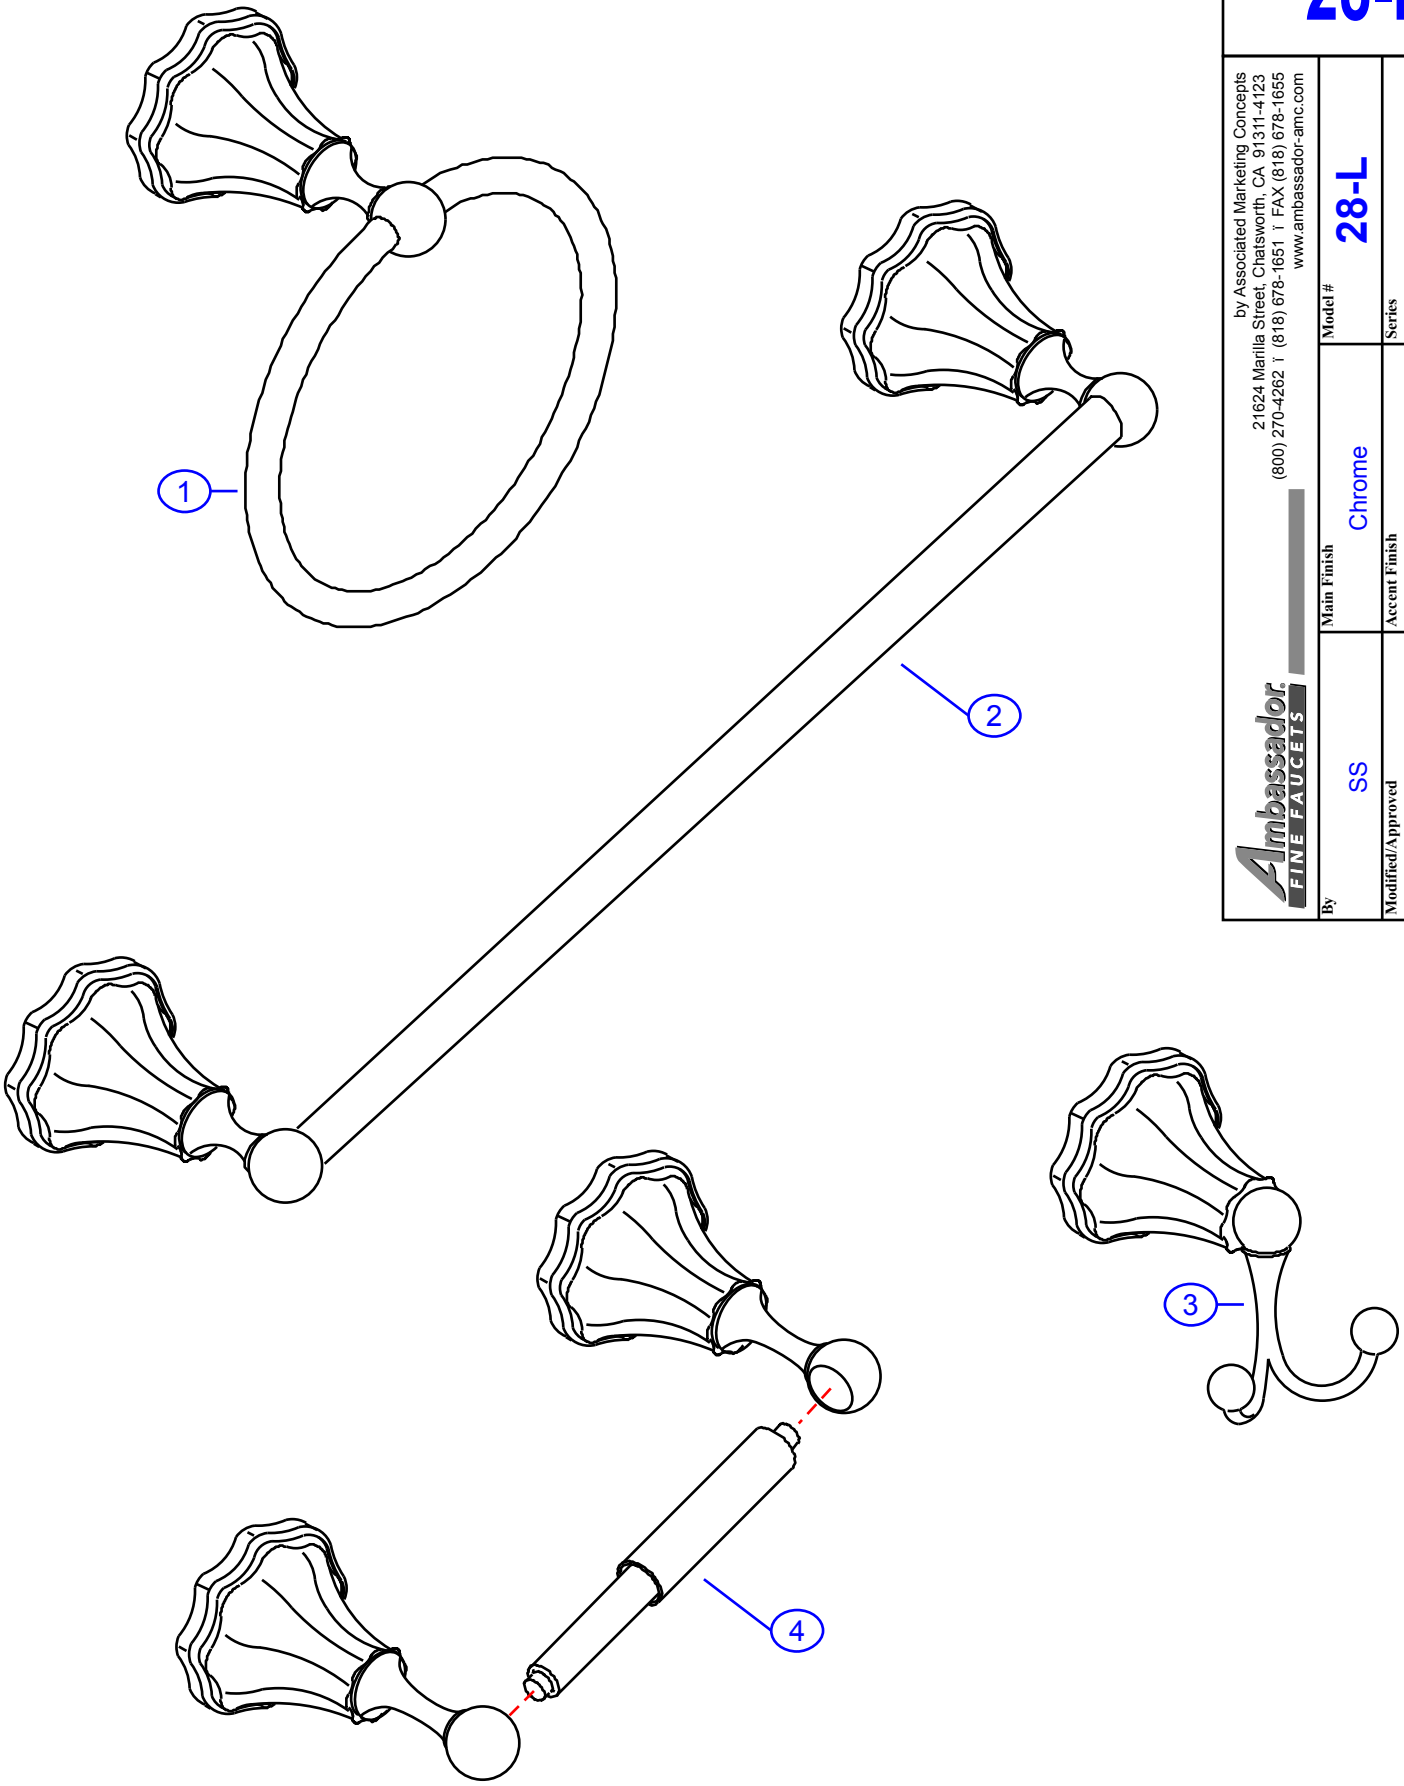

28-L

by Associated Marketing Concepts
21624 Marilla Street, Chatsworth, CA 91311-4123
(800) 270-4262 | (818) 678-1651 | FAX (818) 678-1655
www.ambassador-amc.com

Ambassador
FINE FAUCETS

By	SS	Main Finish	Chrome	Model #	28-L
Modified/Approved	5-4-04	Accent Finish	White Porcelain	Series	Lotus
Fulfillment	B64Z0400CW	Valve	NA	Type	4 pc Bath Accessory Kit

28-L

Lotus 4pc Bath Accessory Kit- CP

#	Description	Quantity	Part #	Finish
1	Towel Ring (see "Towel Rings" for parts)	1	23-L	Chrome/Porcelain
2	24" Towel Bar (see "Towel Bars" for parts)	1	21-L	Chrome/Porcelain
3	Robe Hook (see "Robe Hooks" for parts)	1	25-L	Chrome/Porcelain
4	T.P. Holder (see "Toilet Paper Holder" for parts)	1	24-L	Chrome/Porcelain