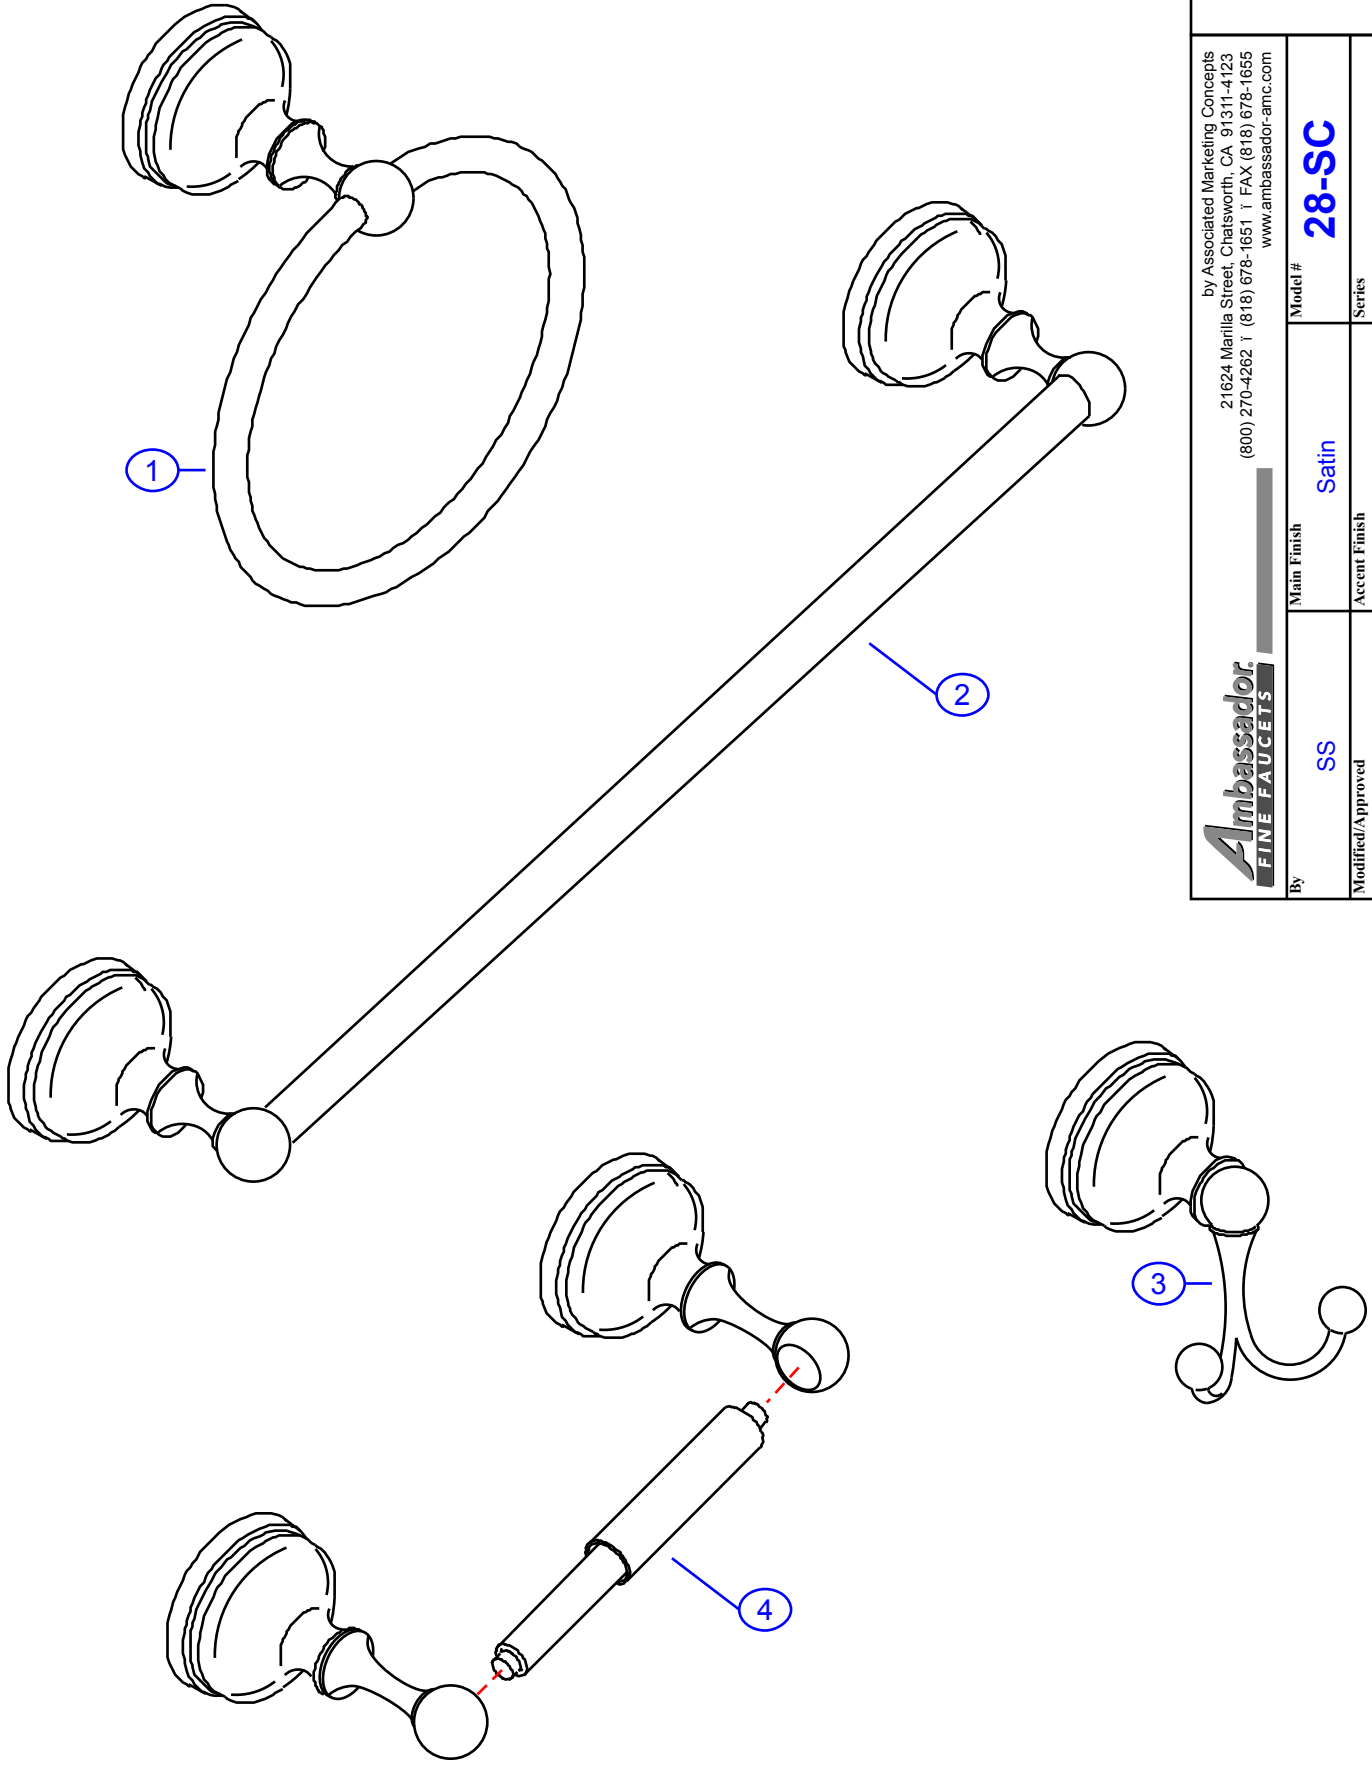

28-SC

by Associated Marketing Concepts
21624 Marilla Street, Chatsworth, CA 91311-4123
(800) 270-4262 | (818) 678-1651 | FAX (818) 678-1655
www.ambassador-amc.com

Ambassador
FINE FAUCETS

By	SS	Main Finish	Satin	Model #	28-SC
Modified/Approved	5-3-04	Accent Finish	Chrome	Series	Universal
Fulfillment	B50Z0400SC	Valve	NA	Type	4 pc Bath Accessory Kit

28-SC

Universal 4pc Bath Accessory Kit- SC

#	Description	Quantity	Part #	Finish
1	Towel Ring (see "Towel Rings" for parts)	1	23-SC	Satin/Chrome
2	24" Towel Bar (see "Towel Bars" for parts)	1	21-SC	Satin/Chrome
3	Robe Hook (see "Robe Hooks" for parts)	1	25-SC	Satin/Chrome
4	T.P. Holder (see "Toilet Paper Holder" for parts)	1	24-SC	Satin/Chrome