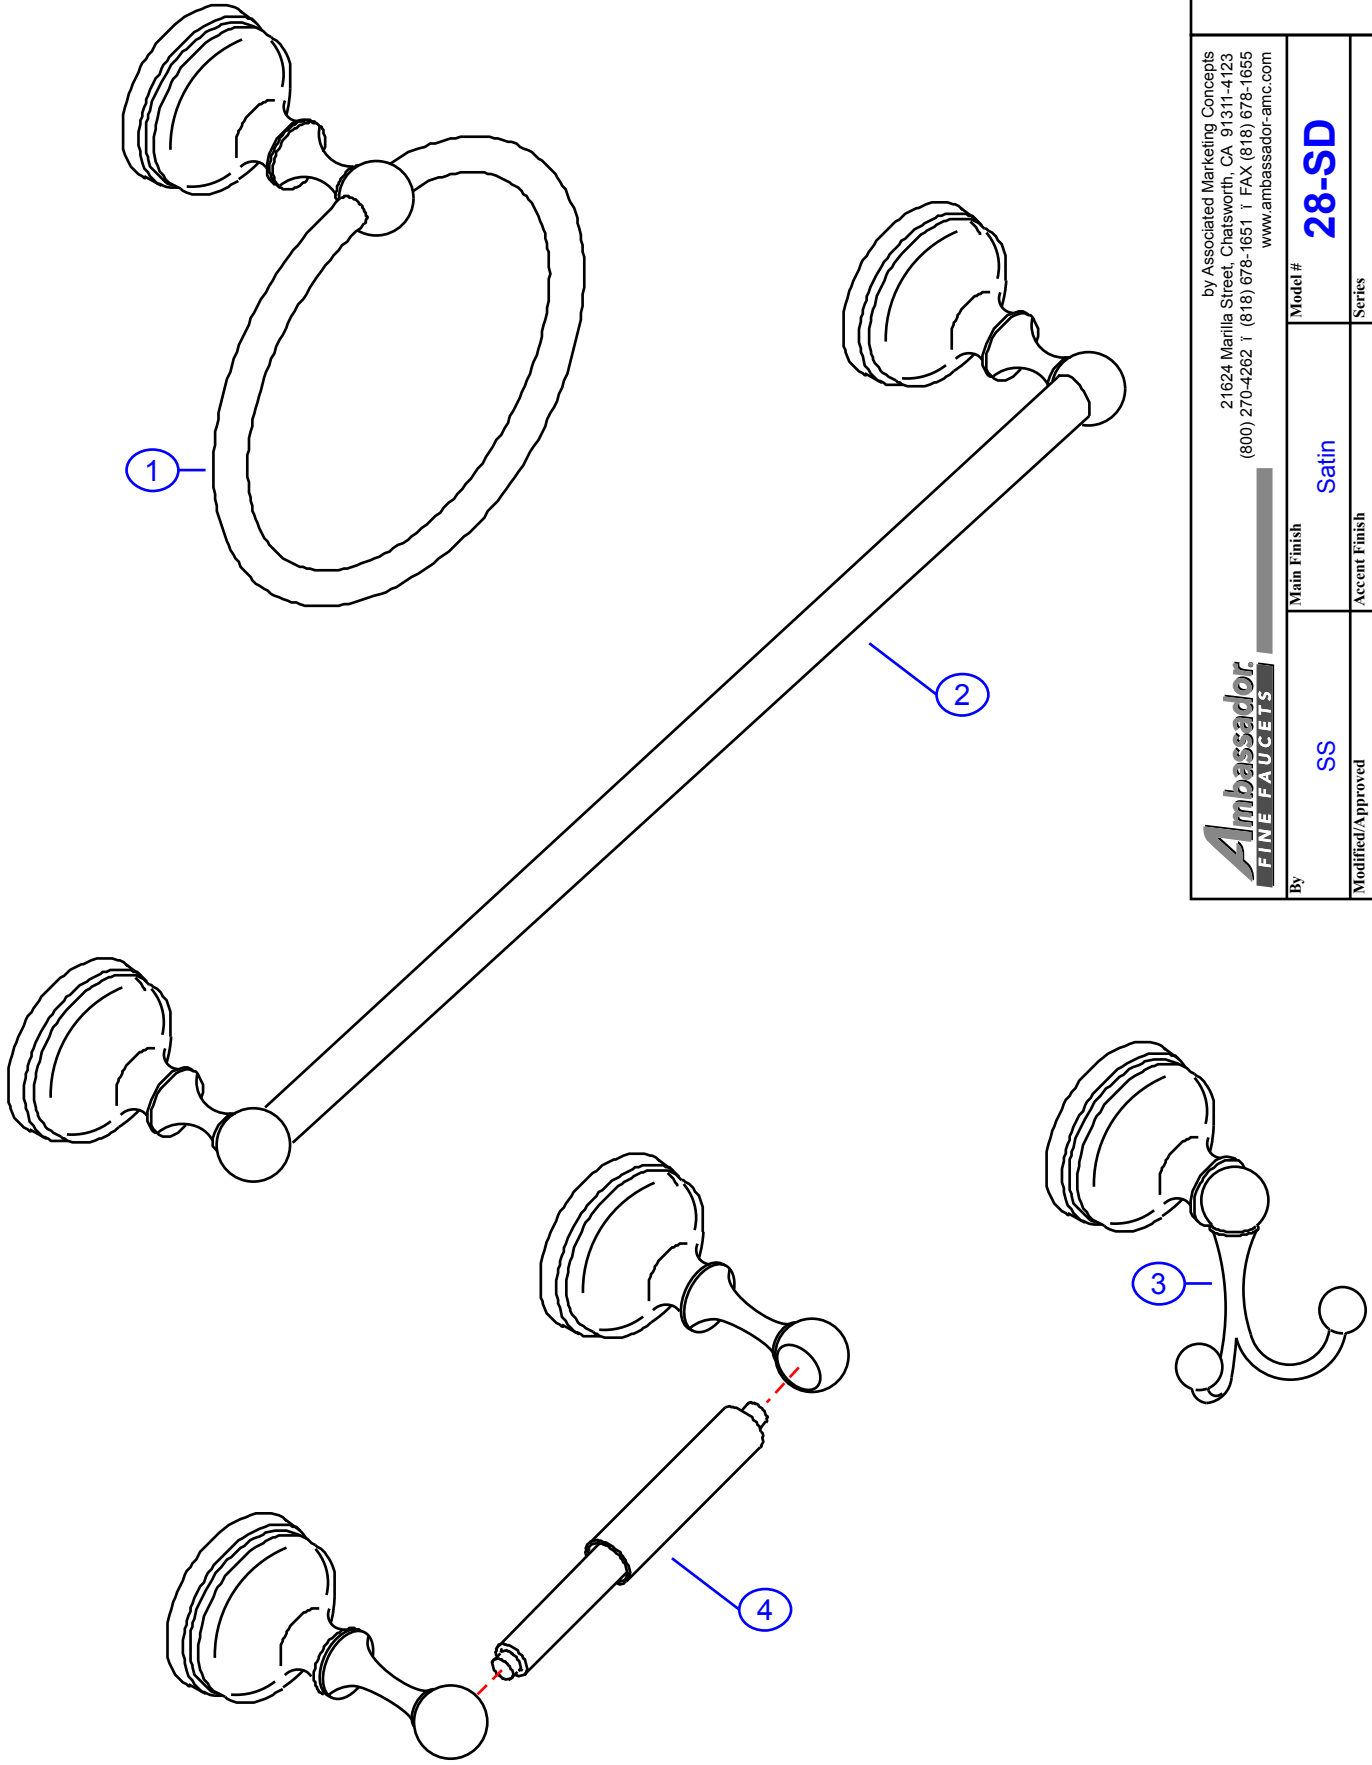

28-SD

by Associated Marketing Concepts
21624 Marilla Street, Chatsworth, CA 91311-4123
(800) 270-4262 | (818) 678-1651 | FAX (818) 678-1655
www.ambassador-amc.com

By	SS	Main Finish	Satin	Model #	28-SD
Modified/Approved	5-3-04	Accent Finish	Dura-Life Finish	Series	Universal
Fulfillment	B50Z0400SY	Valve	NA	Type	4 pc Bath Accessory Kit

28-SD

Universal 4pc Bath Accessory Kit- SD

#	Description	Quantity	Part #	Finish
1	Towel Ring (see "Towel Rings" for parts)	1	23-SD	Satin/Dura-Life Finish
2	24" Towel Bar (see "Towel Bars" for parts)	1	21-SD	Satin/Dura-Life Finish
3	Robe Hook (see "Robe Hooks" for parts)	1	25-SD	Satin/Dura-Life Finish
4	T.P. Holder (see "Toilet Paper Holder" for parts)	1	24-SD	Satin/Dura-Life Finish