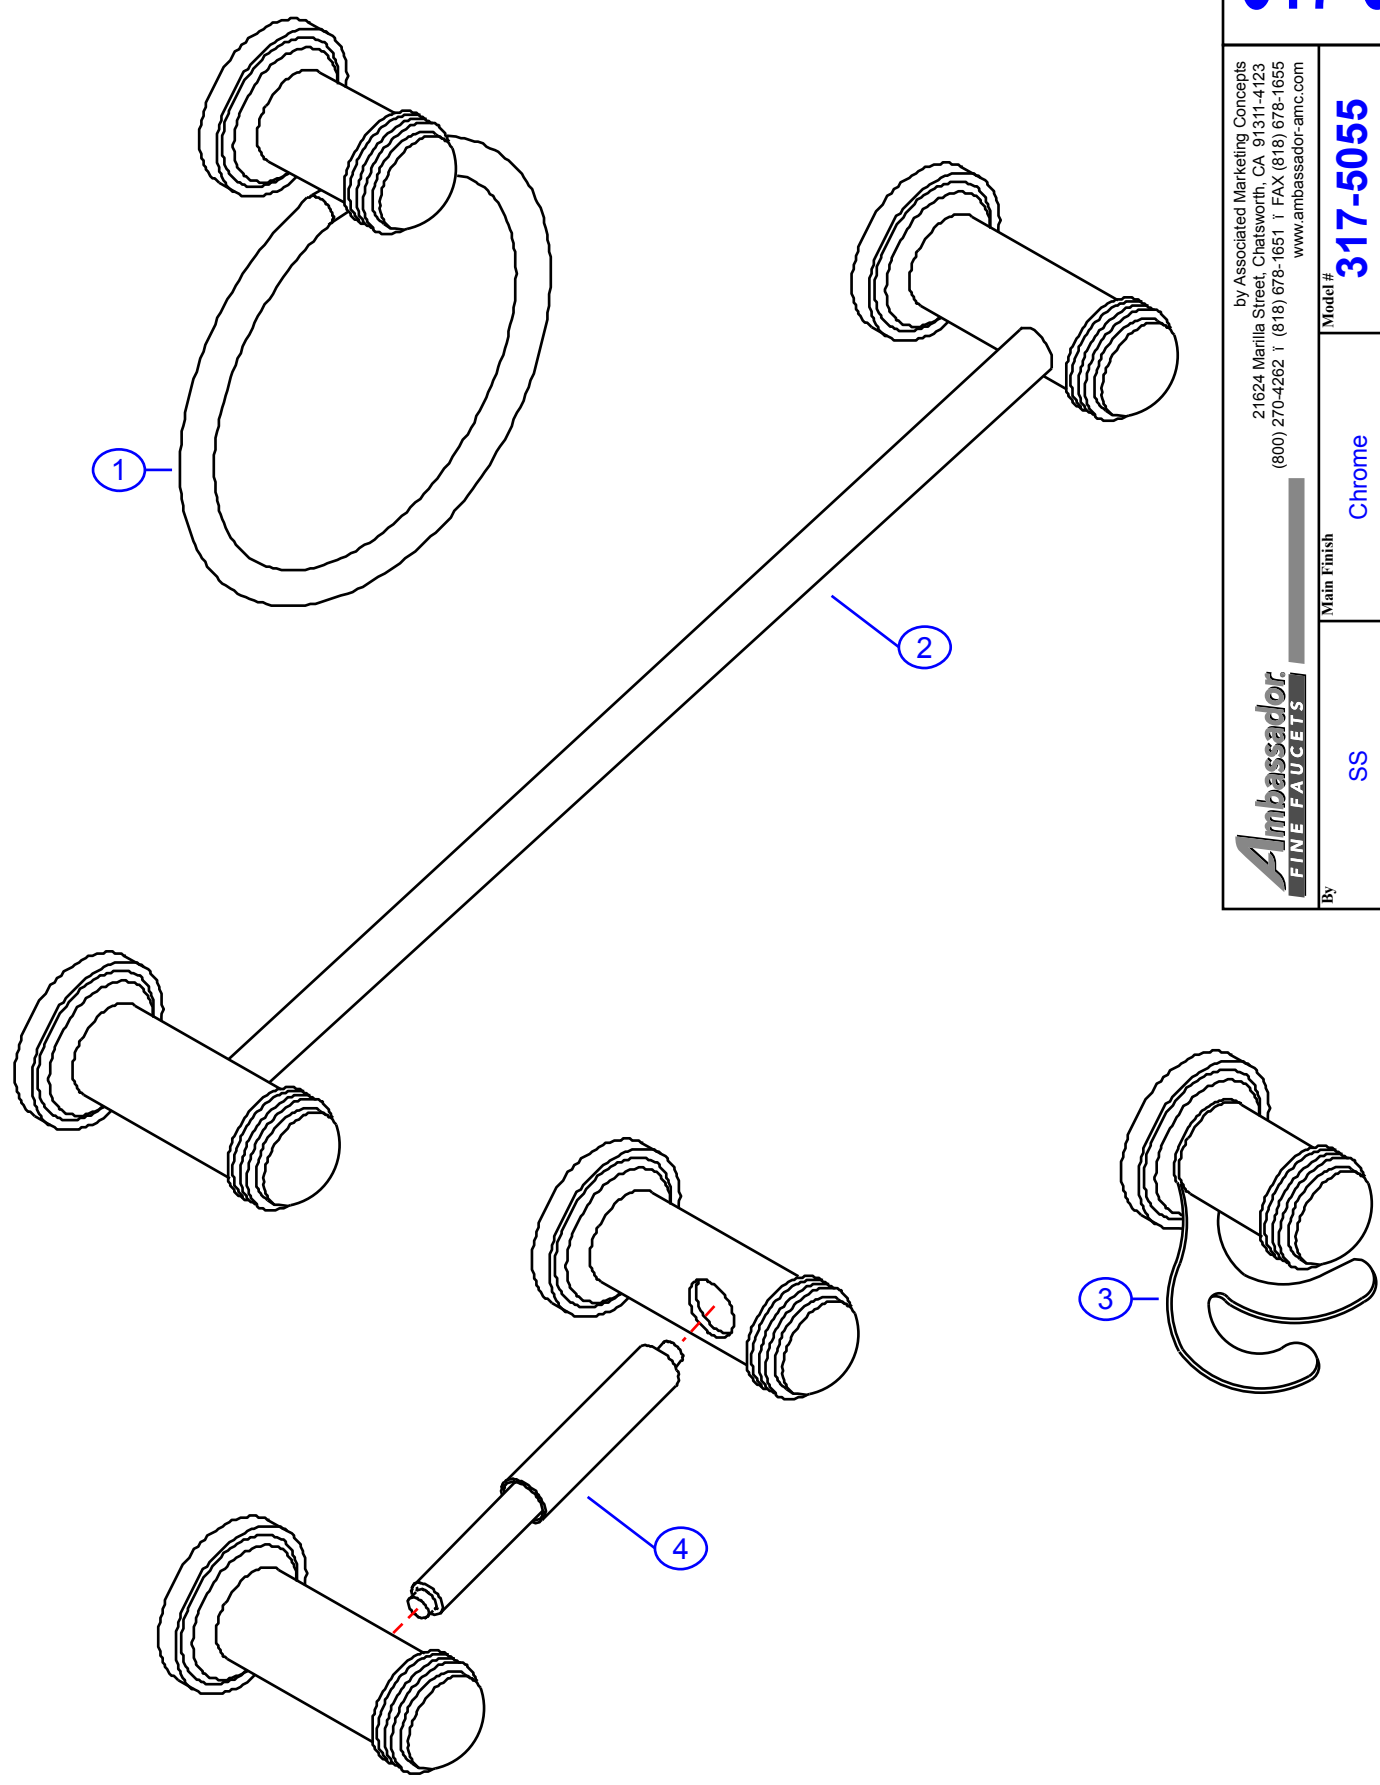

317-5055

by Associated Marketing Concepts
21624 Marilla Street, Chatsworth, CA 91311-4123
(800) 270-4262 | (818) 678-1651 | FAX (818) 678-1655
www.ambassador-amc.com

By	SS	Main Finish	Chrome	Model #	317-5055
Modified/Approved	5-4-04	Accent Finish	18k Gold	Series	Multi-Ring
Fulfillment	B10Z0400CG	Valve	NA	Type	4 pc Bath Accessory Kit

317-5055

Multi-Ring 4pc Bath Accessory Kit- CG

#	Description	Quantity	Part #	Finish
1	Towel Ring (see "Towel Rings" for parts)	1	33-M	Chrome/Gold
2	24" Towel Bar (see "Towel Bars" for parts)	1	31-M	Chrome/Gold
3	Robe Hook (see "Robe Hooks" for parts)	1	35-M	Chrome/Gold
4	T.P. Holder (see "Toilet Paper Holder" for parts)	1	34-M	Chrome/Gold