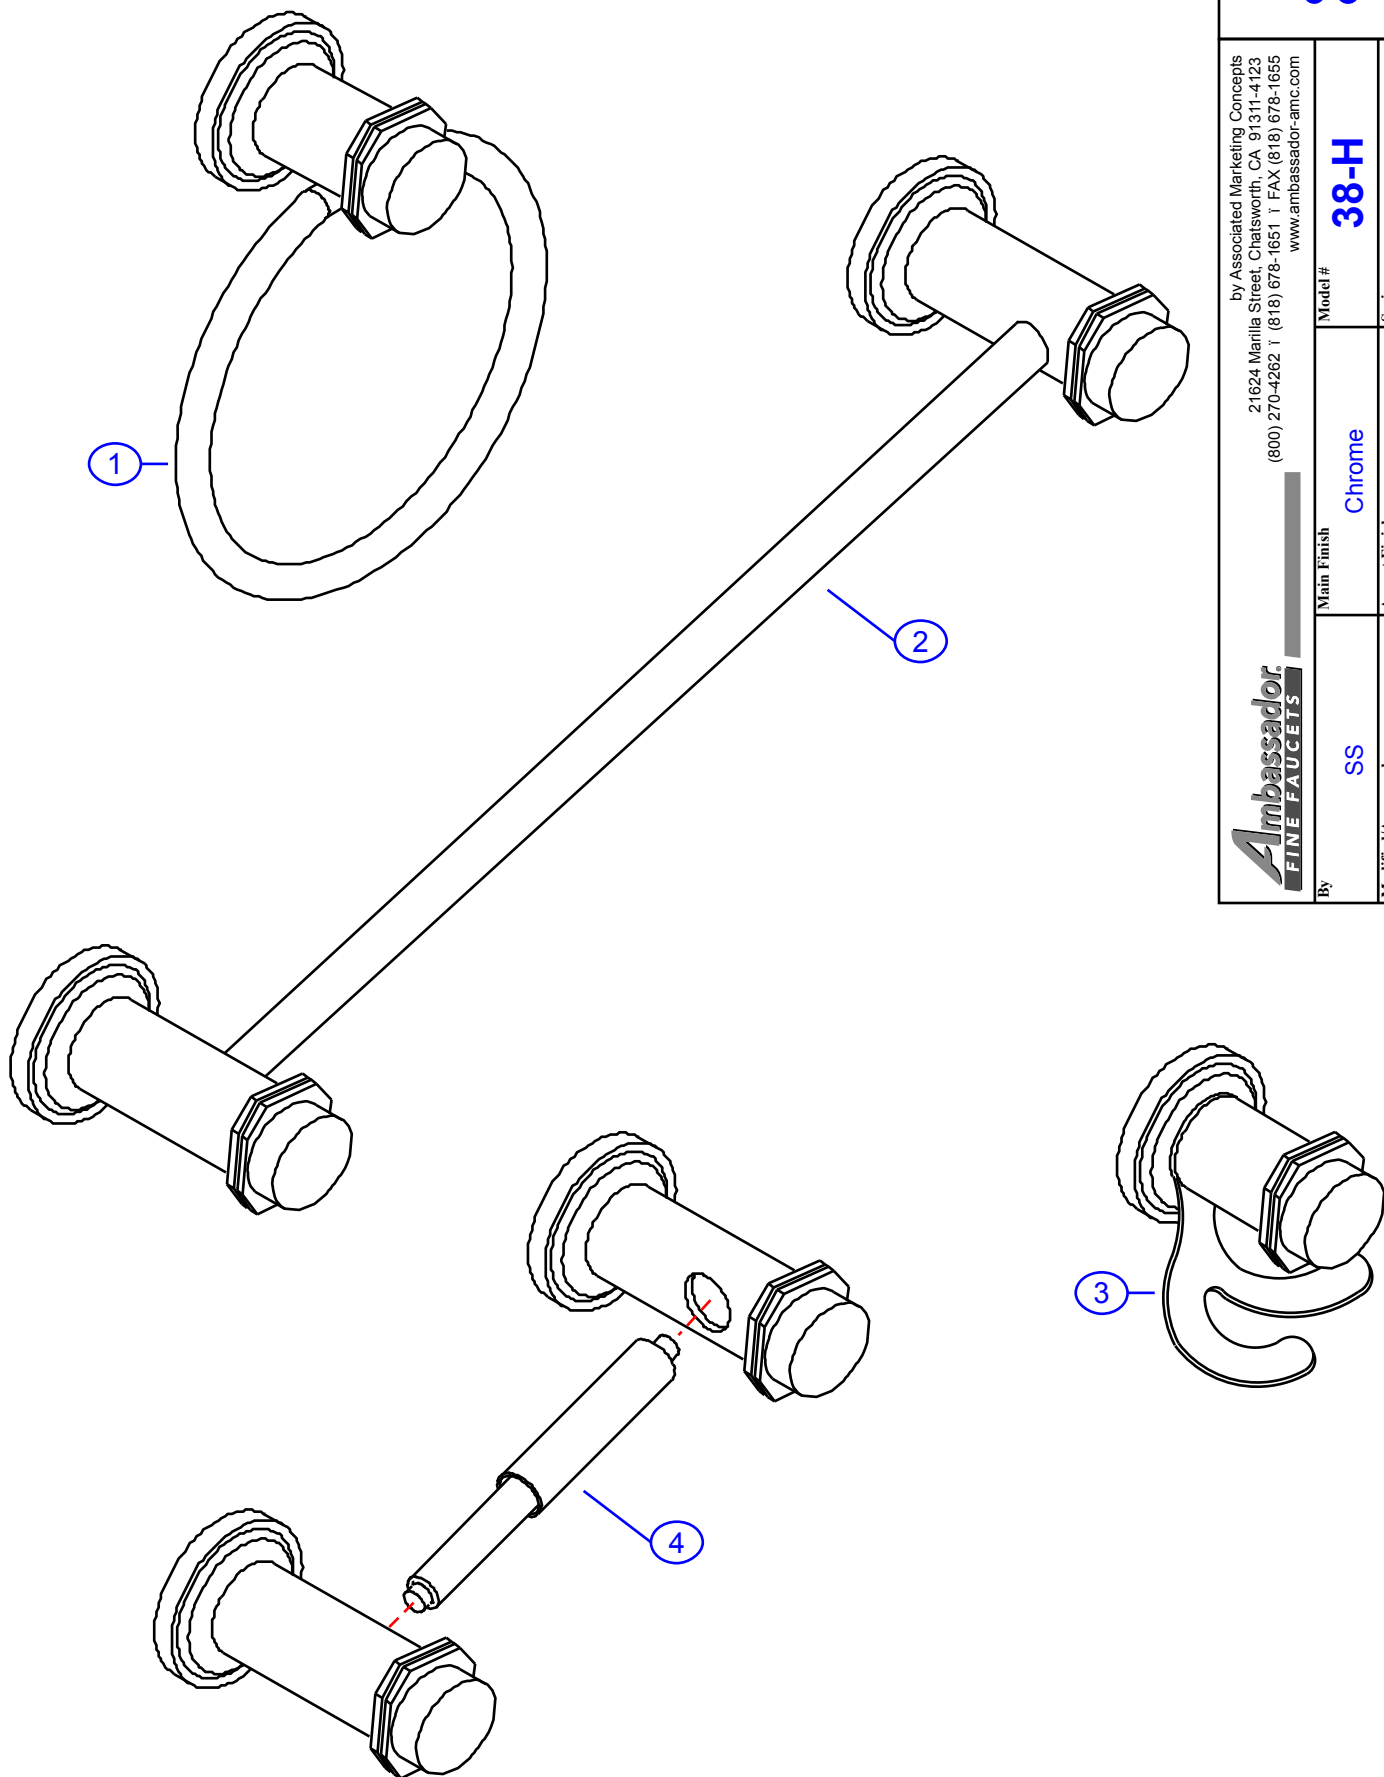

38-H

by Associated Marketing Concepts
21624 Marilla Street, Chatsworth, CA 91311-4123
(800) 270-4262 | (818) 678-1651 | FAX (818) 678-1655
www.ambassador-amc.com

Ambassador
FINE FAUCETS

By	SS	Main Finish	Chrome	Model #	38-H
Modified/Approved	5-4-04	Accent Finish	18k Gold	Series	Hex Ring
Fulfillment	B12Z0400CG	Valve	NA	Type	4 pc Bath Accessory Kit

38-H

Hex Ring 4pc Bath Accessory Kit- CG

#	Description	Quantity	Part #	Finish
1	Towel Ring (see "Towel Rings" for parts)	1	33-H	Chrome/Gold
2	24" Towel Bar (see "Towel Bars" for parts)	1	31-H	Chrome/Gold
3	Robe Hook (see "Robe Hooks" for parts)	1	35-H	Chrome/Gold
4	T.P. Holder (see "Toilet Paper Holder" for parts)	1	34-H	Chrome/Gold