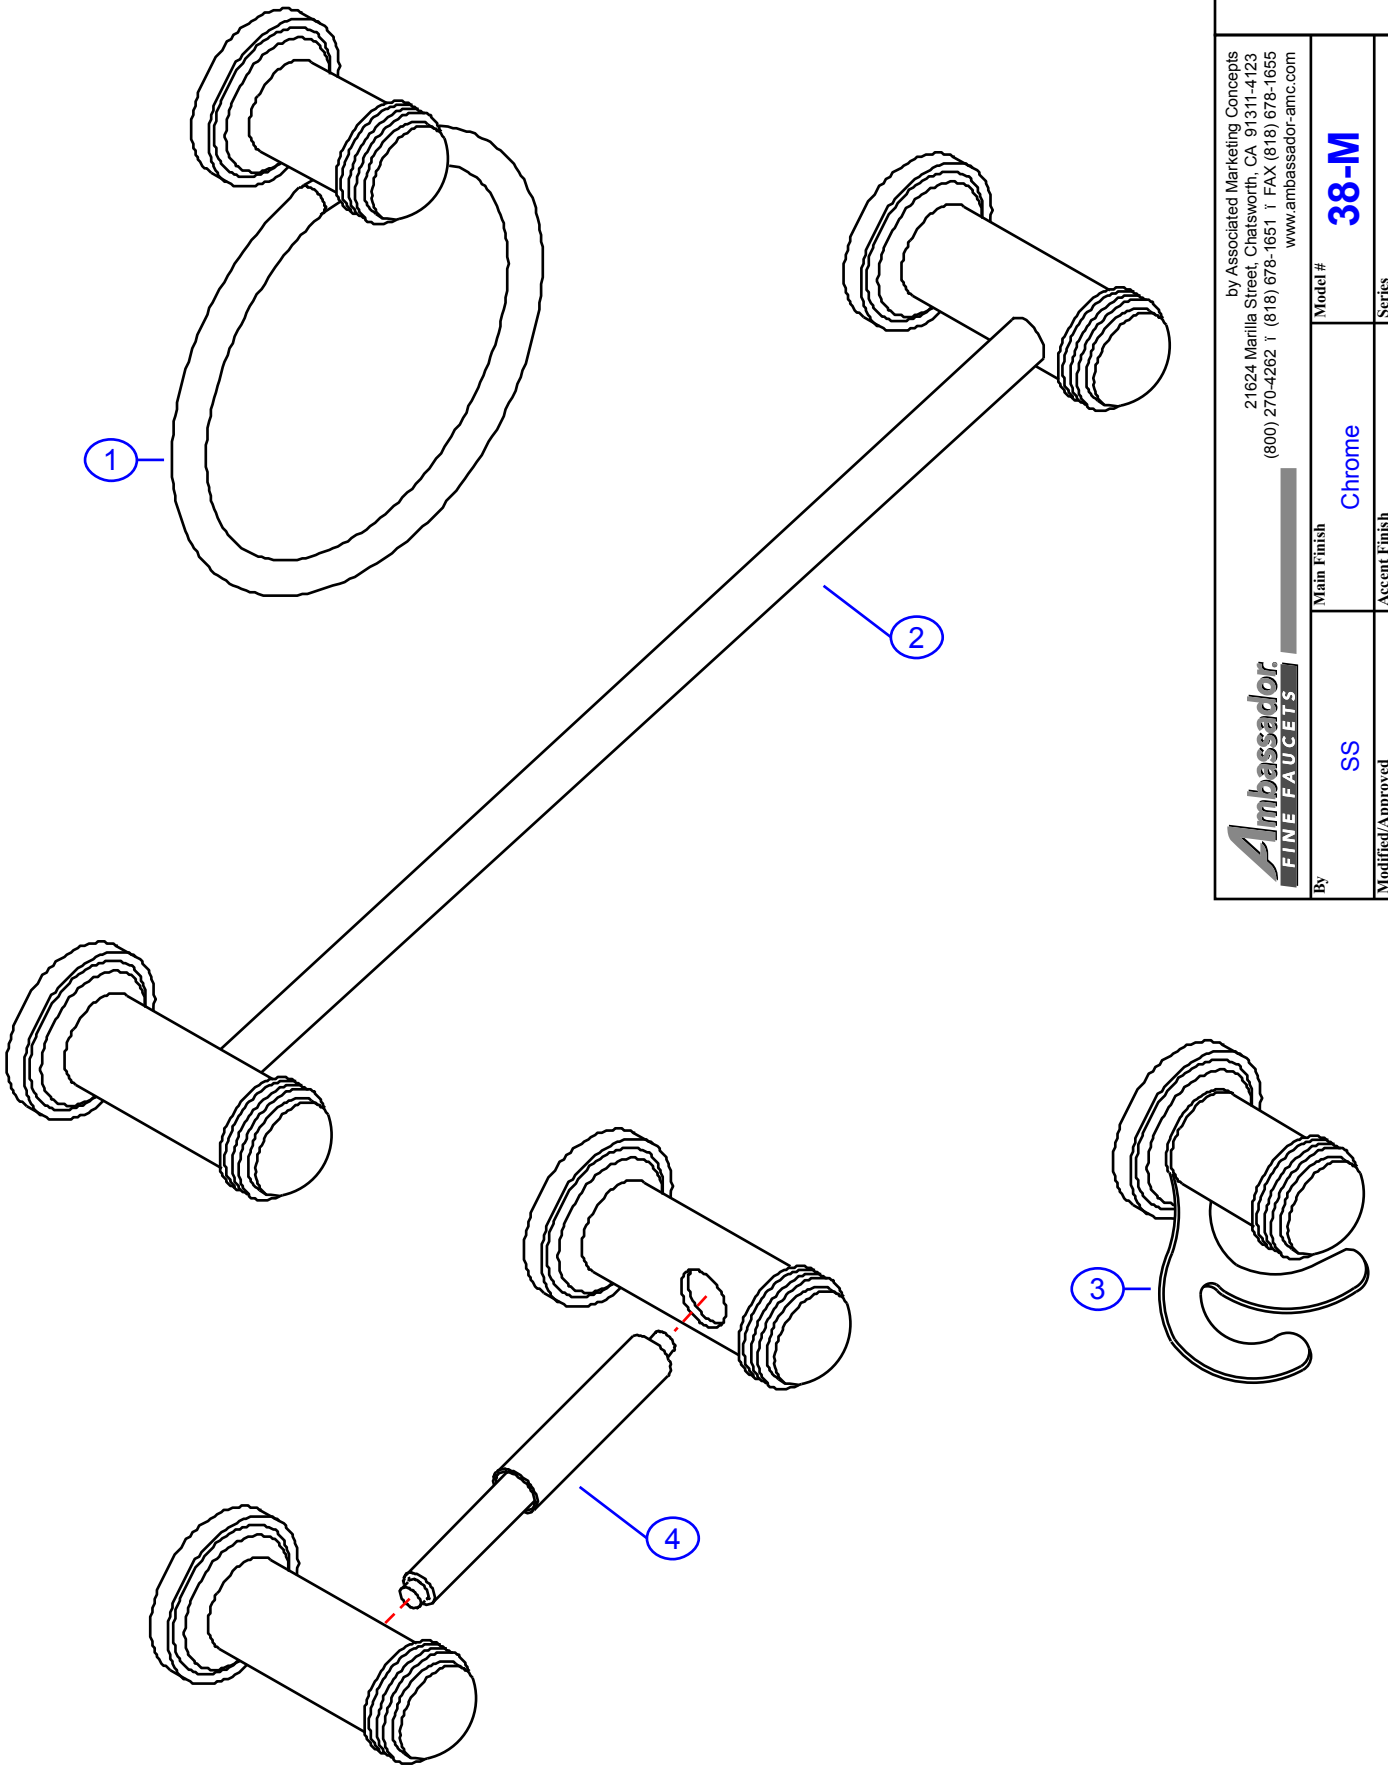

38-M

by Associated Marketing Concepts
21624 Marilla Street, Chatsworth, CA 91311-4123
(800) 270-4262 | (818) 678-1651 | FAX (818) 678-1655
www.ambassador-amc.com

By	SS	Main Finish	Chrome	Model #	38-M
Modified/Approved	5-4-04	Accent Finish	18k Gold	Series	Multi-Ring
Fulfillment	B10Z0400CG	Valve	NA	Type	4 pc Bath Accessory Kit

38-M

Multi-Ring 4pc Bath Accessory Kit- CG

#	Description	Quantity	Part #	Finish
1	Towel Ring (see "Towel Rings" for parts)	1	33-M	Chrome/Gold
2	24" Towel Bar (see "Towel Bars" for parts)	1	31-M	Chrome/Gold
3	Robe Hook (see "Robe Hooks" for parts)	1	35-M	Chrome/Gold
4	T.P. Holder (see "Toilet Paper Holder" for parts)	1	34-M	Chrome/Gold