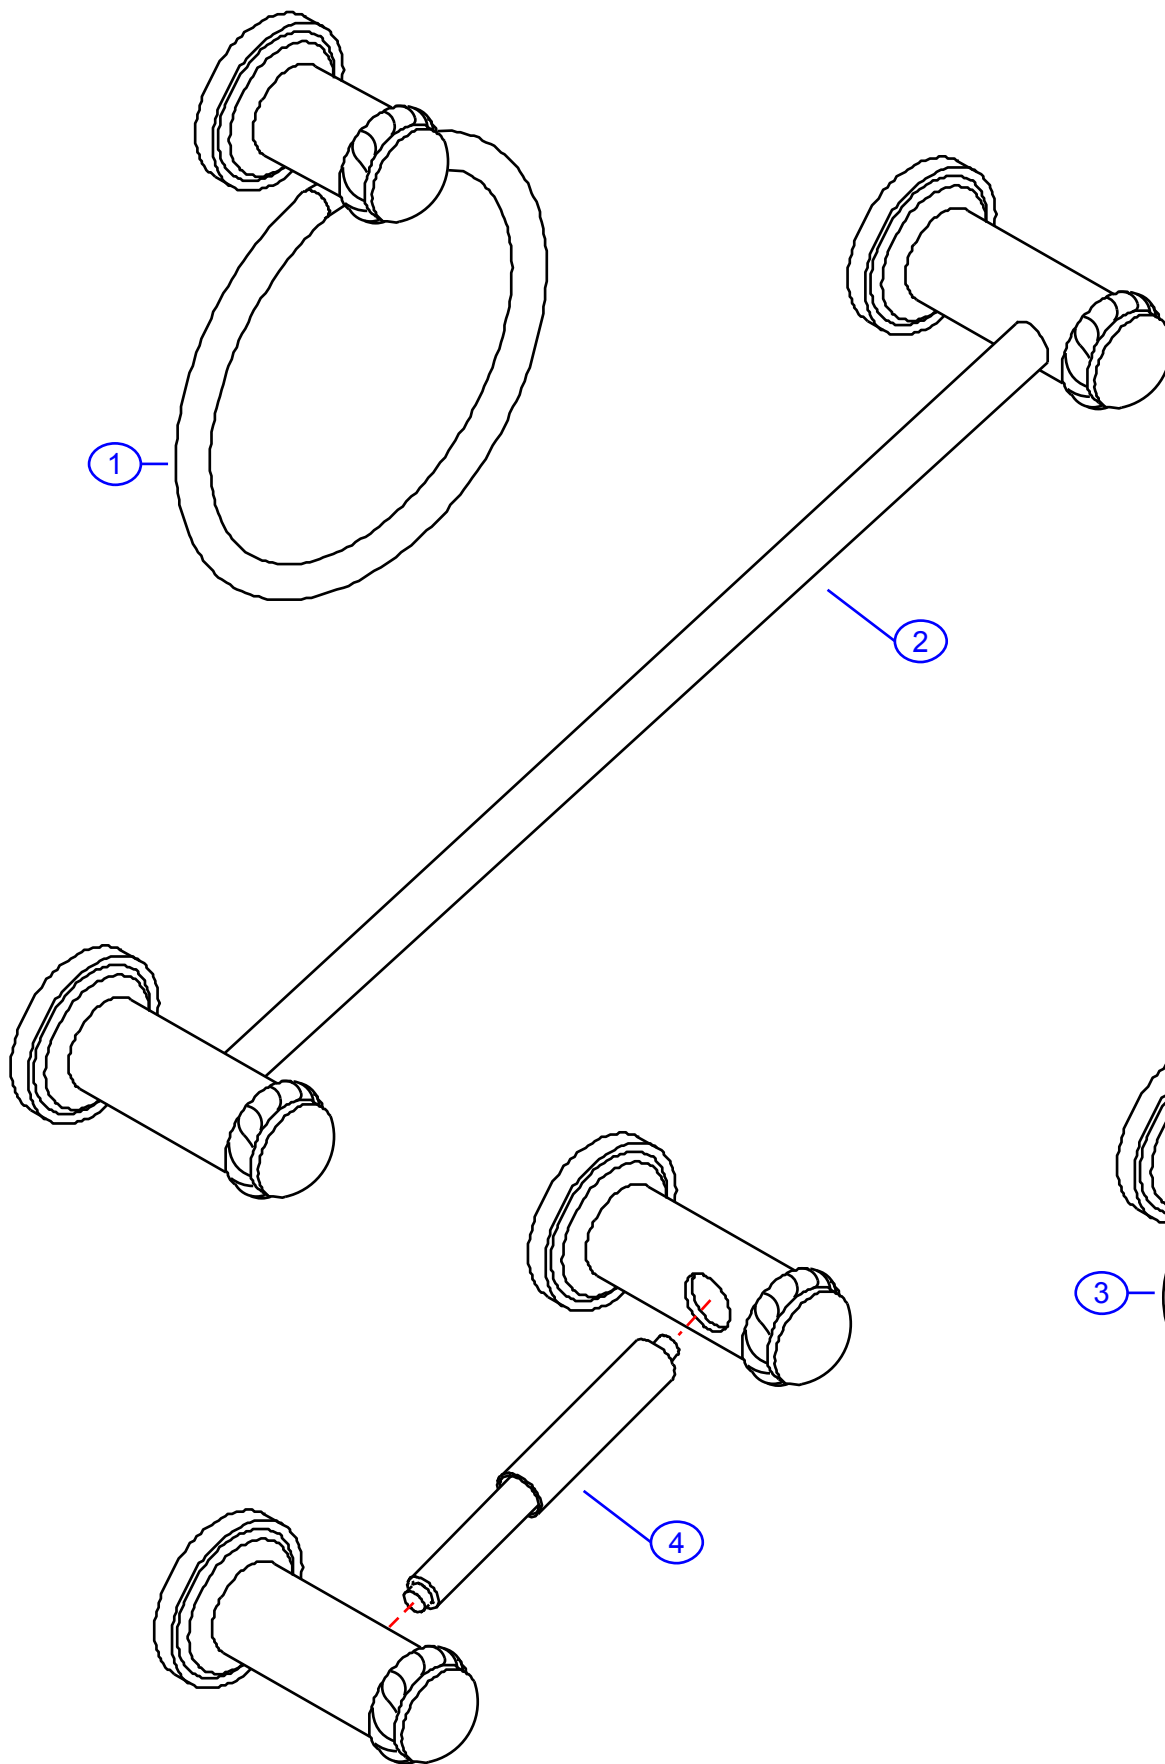

# 38-R

by Associated Marketing Concepts  
21624 Marilla Street, Chatsworth, CA 91311-4123  
(800) 270-4262 | (818) 678-1651 | FAX (818) 678-1655  
www.ambassador-amc.com

**Ambassador**  
FINE FAUCETS

By	SS	Main Finish	Chrome	Model #	38-R
Modified/Approved	5-4-04	Accent Finish	18k Gold	Series	Rope Ring
Fulfillment	B11Z0400CG	Valve	NA	Type	4 pc Bath Accessory Kit

## Rope Ring 4pc Bath Accessory Kit- CG

#	Description	Quantity	Part #	Finish
1	Towel Ring (see "Towel Rings" for parts)	1	33-R	Chrome/Gold
2	24" Towel Bar (see "Towel Bars" for parts)	1	31-R	Chrome/Gold
3	Robe Hook (see "Robe Hooks" for parts)	1	35-R	Chrome/Gold
4	T.P. Holder (see "Toilet Paper Holder" for parts)	1	34-R	Chrome/Gold