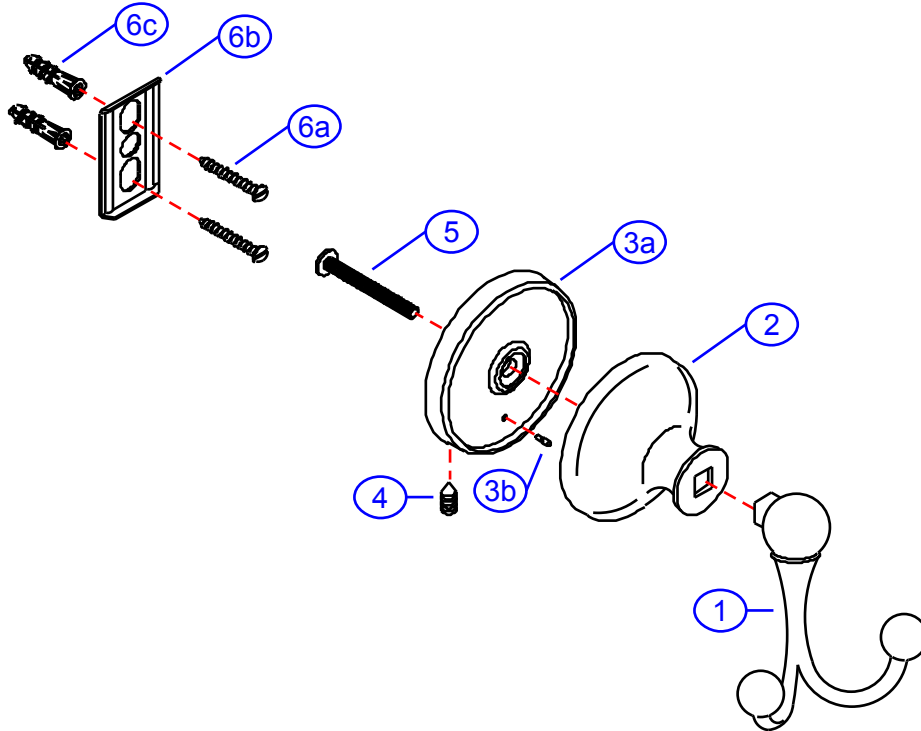

# 15-A

by Associated Marketing Concepts  
21624 Marilla Street, Chatsworth, CA 91311-4123  
(800) 270-4262 | (818) 678-1651 | FAX (818) 678-1655  
www.ambassador-amc.com

By	SS	Main Finish	18k Gold	Model #	15-A
Modified/Approved	4-28-04	Accent Finish	None	Series	Universal
Fulfillment	B5040100GP	Valve	NA	Type	Robe Hook

## Universal Robe Hook- GP

#	Description	Quantity	Part #	Finish
1	Hook	1	E-253000GP*	Gold
2	Body	1	E-240001GP*	Gold
3	Base (Assembled)	1	EA-241311GP*	Gold
3a	Base	1	E-241011GP*	Gold
3b	Pin	1	E-255115*	Metal
4	Set Screw	1	E-075039	Metal
5	Post Screw	1	E-065090ZN*	Metal
6	Mounting Hardware	1	EA-290131	Metal
6a	Mounting Screws	2	E-053022ZN*	Metal
6b	Wall Plate	1	E-293000ZN*	Metal
6c	Screw Mollies	2	E-291001*	Plastic
7	Allen Key	1	E-031000	Metal