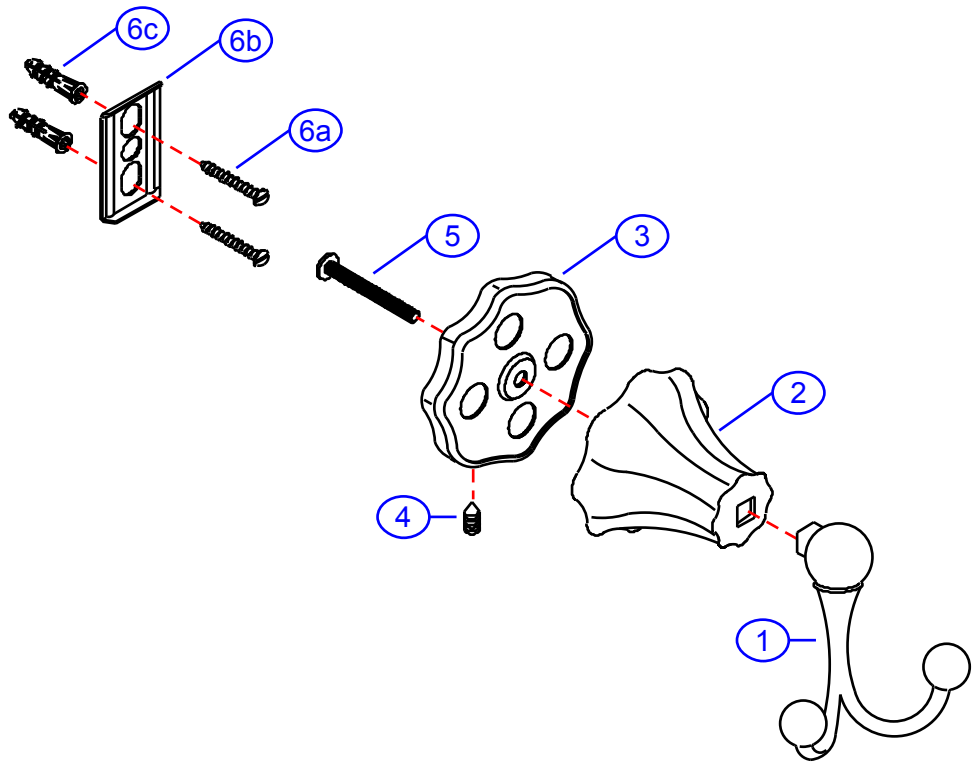

15-L

by Associated Marketing Concepts
21624 Marilla Street, Chatsworth, CA 91311-4123
(800) 270-4262 | (818) 678-1651 | FAX (818) 678-1655
www.ambassador-amc.com

By	SS	Main Finish	18k Gold	Model #	15-L
Modified/Approved	4-29-04	Accent Finish	White Porcelain	Series	Lotus
Fulfillment	B6440100GW	Valve	NA	Type	Robe Hook

15-L

Lotus Robe Hook- GP

#	Description	Quantity	Part #	Finish
1	Hook	1	E-253000GP*	Gold
2	Body	1	E-240017WH*	Porcelain
3	Base	1	E-241001GP*	Gold
4	Set Screw	1	E-053028NI	Metal
5	Post Screw	1	E-065022ZN*	Metal
6	Mounting Hardware	1	EA-290131	Metal
6a	Mounting Screws	2	E-053022ZN*	Metal
6b	Wall Plate	1	E-293000ZN*	Metal
6c	Screw Mollies	2	E-291001*	Plastic
7	Allen Key	1	E-031000	Metal