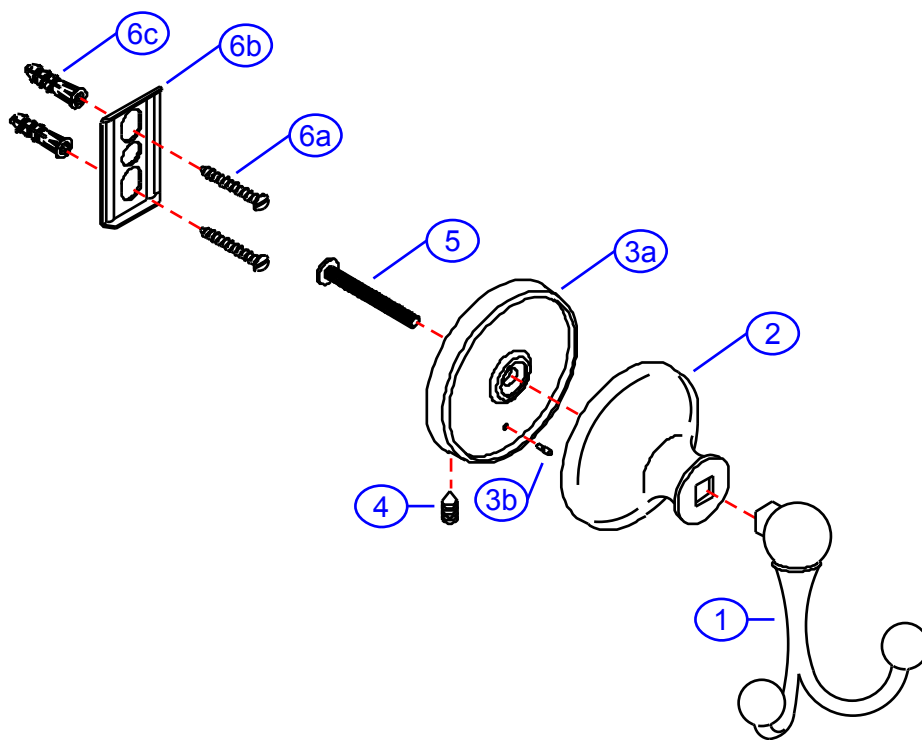

25-B

Ambassador
FINE FAUCETS

by Associated Marketing Concepts
21624 Marilla Street, Chatsworth, CA 91311-4123
(800) 270-4262 | (818) 678-1651 | FAX (818) 678-1655
www.ambassador-amc.com

By	SS	Main Finish	Chrome	Model #	25-B
Modified/Approved	4-28-04	Accent Finish	18k Gold	Series	Universal
Fulfillment	B5040100CG	Valve	NA	Type	Robe Hook

25-B

Universal Robe Hook- CG

#	Description	Quantity	Part #	Finish
1	Hook	1	E-253000GP*	Gold
2	Body	1	E-240001CP*	Chrome
3	Base (Assembled)	1	EA-241311GP*	Gold
3a	Base	1	E-241011GP*	Gold
3b	Pin	1	E-255115*	Metal
4	Set Screw	1	E-075039	Metal
5	Post Screw	1	E-065090ZN*	Metal
6	Mounting Hardware	1	EA-290131	Metal
6a	Mounting Screws	2	E-053022ZN*	Metal
6b	Wall Plate	1	E-293000ZN*	Metal
6c	Screw Mollies	2	E-291001*	Plastic
7	Allen Key	1	E-031000	Metal