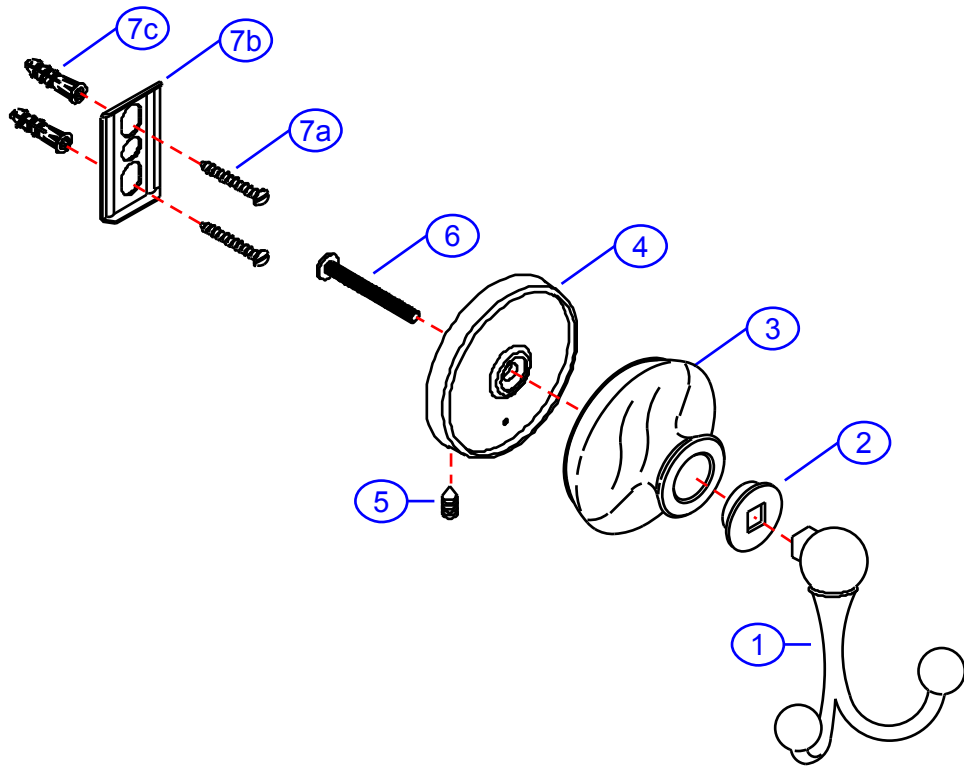

25-G

by Associated Marketing Concepts
21624 Marilla Street, Chatsworth, CA 91311-4123
(800) 270-4262 | (818) 678-1651 | FAX (818) 678-1655
www.ambassador-amc.com

By	SS	Main Finish	Chrome	Model #	25-G
Modified/Approved	4-29-04	Accent Finish	Gray Marble	Series	Gray Marble
Fulfillment	xxxxCW	Valve	NA	Type	Robe Hook

25-G

Marble Robe Hook- CP

#	Description	Quantity	Part #	Finish
1	Hook	1	E-253000CP*	Chrome
2	Adapter	1	G-xxxxCP*	Chrome
3	Body	1	E-018023*	Marble
4	Base	1	E-241011CP*	Chrome
5	Set Screw	1	E-075039	Metal
6	Post Screw	1	E-065090ZN*	Metal
7	Mounting Hardware	1	EA-290131	Metal
7a	Mounting Screws	2	E-053022ZN*	Metal
7b	Wall Plate	1	E-293000ZN*	Metal
7c	Screw Mollies	2	E-291001*	Plastic
8	Allen Key	1	E-031000	Metal