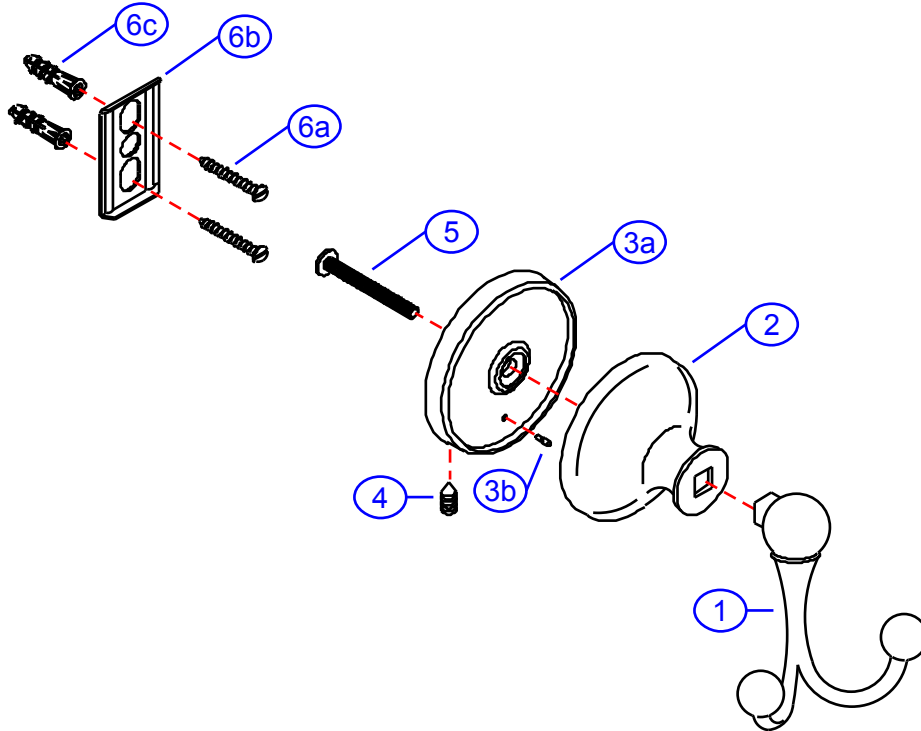

25-J

by Associated Marketing Concepts
21624 Marilla Street, Chatsworth, CA 91311-4123
(800) 270-4262 | (818) 678-1651 | FAX (818) 678-1655
www.ambassador-amc.com

By	SS	Main Finish	Chrome	Model #	25-J
Modified/Approved	4-28-04	Accent Finish	None	Series	Universal
Fulfillment	B5040100CP	Valve	NA	Type	Robe Hook

25-J

Universal Robe Hook- CP

#	Description	Quantity	Part #	Finish
1	Hook	1	E-253000CP*	Chrome
2	Body	1	E-240001CP*	Chrome
3	Base (Assembled)	1	EA-241311CP*	Chrome
3a	Base	1	E-241011CP*	Chrome
3b	Pin	1	E-255115*	Metal
4	Set Screw	1	E-075039	Metal
5	Post Screw	1	E-065090ZN*	Metal
6	Mounting Hardware	1	EA-290131	Metal
6a	Mounting Screws	2	E-053022ZN*	Metal
6b	Wall Plate	1	E-293000ZN*	Metal
6c	Screw Mollies	2	E-291001*	Plastic
7	Allen Key	1	E-031000	Metal