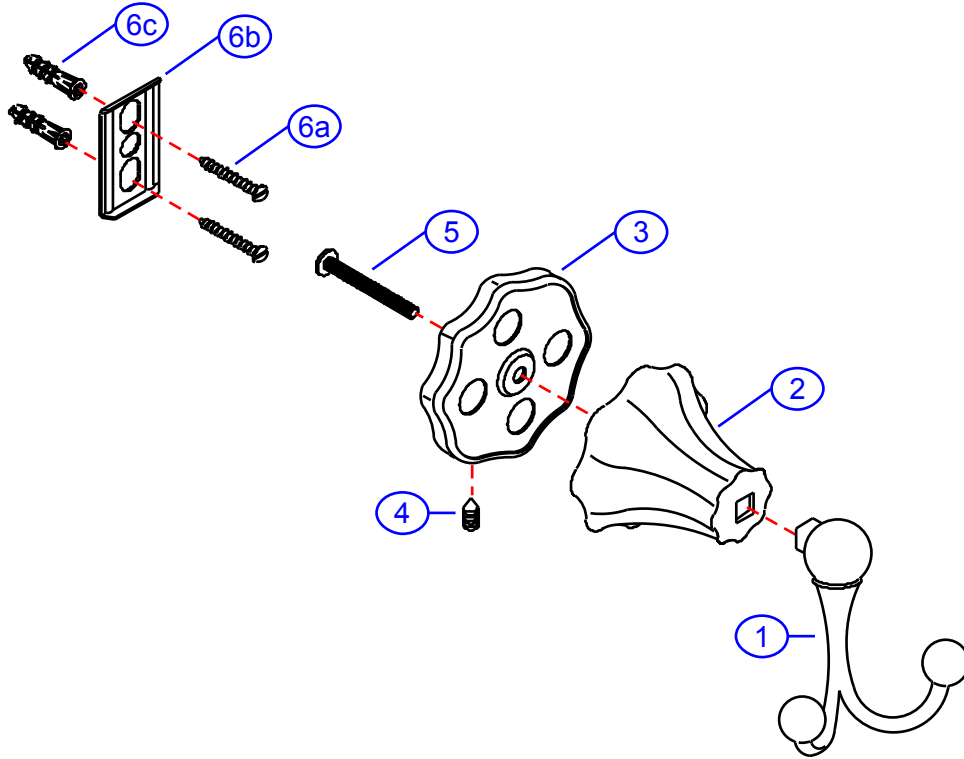

25-L

by Associated Marketing Concepts
21624 Marilla Street, Chatsworth, CA 91311-4123
(800) 270-4262 | (818) 678-1651 | FAX (818) 678-1655
www.ambassador-amc.com

By	SS	Main Finish	Chrome	Model #	25-L
Modified/Approved	4-29-04	Accent Finish	White Porcelain	Series	Lotus
Fulfillment	B6440100CW	Valve	NA	Type	Robe Hook

25-L

Lotus Robe Hook- CP

#	Description	Quantity	Part #	Finish
1	Hook	1	E-253000CP*	Chrome
2	Body	1	E-240017WH*	Porcelain
3	Base	1	E-241001CP*	Chrome
4	Set Screw	1	E-053028NI	Metal
5	Post Screw	1	E-065022ZN*	Metal
6	Mounting Hardware	1	EA-290131	Metal
6a	Mounting Screws	2	E-053022ZN*	Metal
6b	Wall Plate	1	E-293000ZN*	Metal
6c	Screw Mollies	2	E-291001*	Plastic
7	Allen Key	1	E-031000	Metal