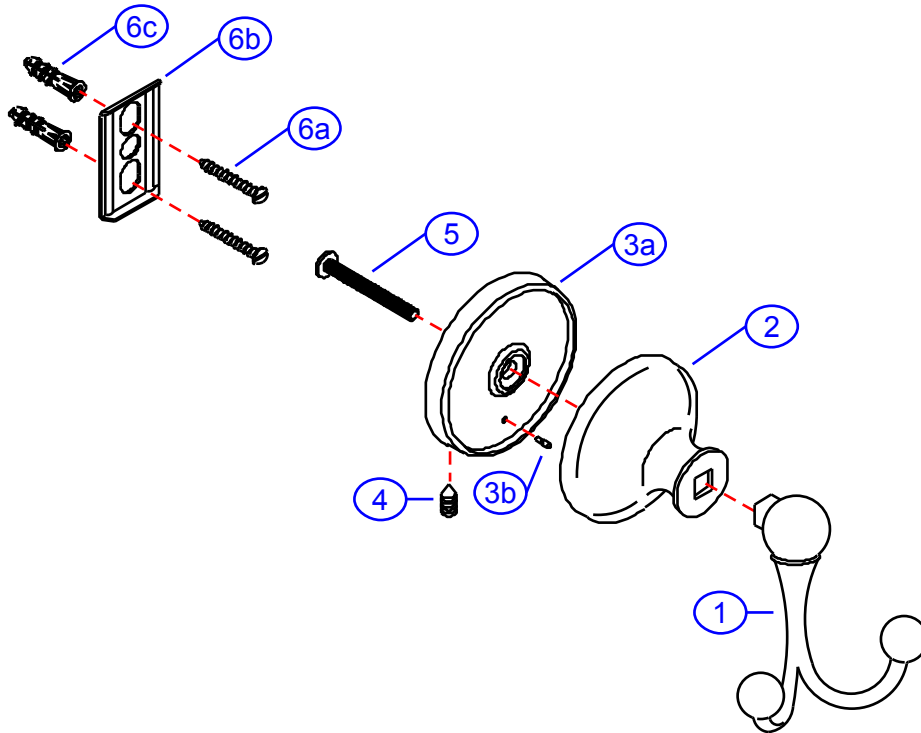

# 25-SC

by Associated Marketing Concepts  
21624 Marilla Street, Chatsworth, CA 91311-4123  
(800) 270-4262 | (818) 678-1651 | FAX (818) 678-1655  
www.ambassador-amc.com

By	SS	Main Finish	Satin	Model #	25-SC
Modified/Approved	4-28-04	Accent Finish	Chrome	Series	Universal
Fulfillment	B5040100SC	Valve	NA	Type	Robe Hook

# 25-SC

## Universal Robe Hook- SC

#	Description	Quantity	Part #	Finish
1	Hook	1	E-253000CP*	Chrome
2	Body	1	E-240001ST*	Satin
3	Base (Assembled)	1	EA-241311CP*	Chrome
3a	Base	1	E-241011CP*	Chrome
3b	Pin	1	E-255115*	Metal
4	Set Screw	1	E-075039	Metal
5	Post Screw	1	E-065090ZN*	Metal
6	Mounting Hardware	1	EA-290131	Metal
6a	Mounting Screws	2	E-053022ZN*	Metal
6b	Wall Plate	1	E-293000ZN*	Metal
6c	Screw Mollies	2	E-291001*	Plastic
7	Allen Key	1	E-031000	Metal