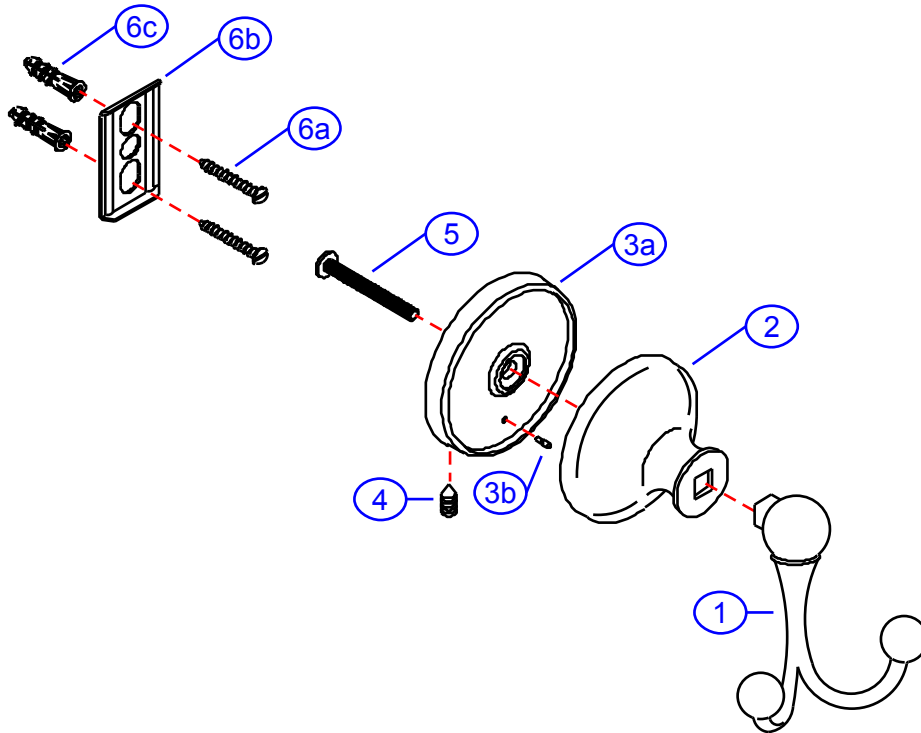

25-SD

by Associated Marketing Concepts
21624 Marilla Street, Chatsworth, CA 91311-4123
(800) 270-4262 | (818) 678-1651 | FAX (818) 678-1655
www.ambassador-amc.com

By	SS	Main Finish	Satin	Model #	25-SD
Modified/Approved	4-28-04	Accent Finish	Dura-Life Finish	Series	Universal
Fulfillment	B5040100SY	Valve	NA	Type	Robe Hook

25-SD

Universal Robe Hook- SD

#	Description	Quantity	Part #	Finish
1	Hook	1	E-253000YP*	Dura-Life Finish
2	Body	1	E-240001ST*	Satin
3	Base (Assembled)	1	EA-241311YP*	Dura-Life Finish
3a	Base	1	E-241011YP*	Dura-Life Finish
3b	Pin	1	E-255115*	Metal
4	Set Screw	1	E-075039	Metal
5	Post Screw	1	E-065090ZN*	Metal
6	Mounting Hardware	1	EA-290131	Metal
6a	Mounting Screws	2	E-053022ZN*	Metal
6b	Wall Plate	1	E-293000ZN*	Metal
6c	Screw Mollies	2	E-291001*	Plastic
7	Allen Key	1	E-031000	Metal