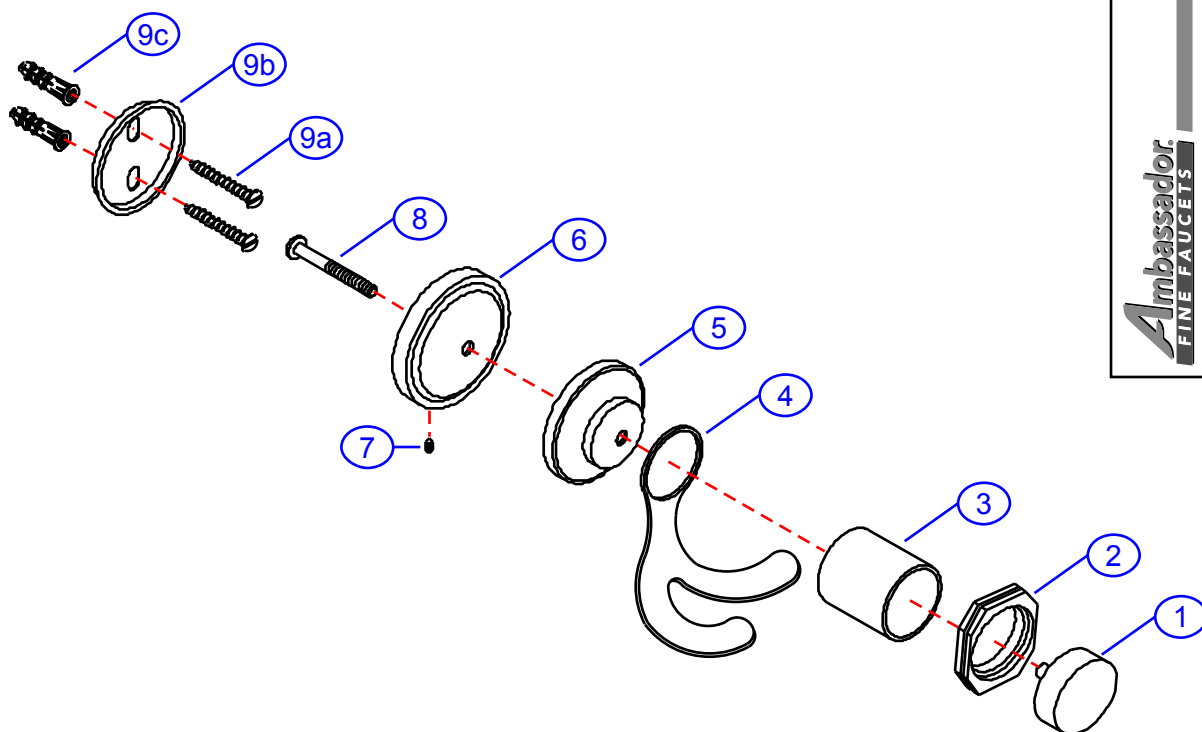

35-H

by Associated Marketing Concepts
21624 Marilla Street, Chatsworth, CA 91311-4123
(800) 270-4262 | (818) 678-1651 | FAX (818) 678-1655
www.ambassador-amc.com

By	SS	Main Finish	Chrome	Model #	35-H
Modified/Approved	11-18-04	Accent Finish	18k Gold	Series	Hex Ring
Fulfillment	xxxxCG	Valve	NA	Type	Robe Hook

35-H

Hex Ring Robe Hook- CG

#	Description	Quantity	Part #	Finish
1	Cap	1	E-243091CP	Chrome
2	Hex Ring Ring	1	E-243807GP	Gold
3	Body	1	E-240321CP*	Chrome
4	Hook	1	E-253003CP*	Chrome
5	Base Cover	1	E-241031GP*	Gold
6	Base	1	E-241010ZN*	Metal
7	Set Screw	1	E-075038	Metal
8	Post Screw	1	E-075061ZN*	Metal
9	Mounting Hardware	1	EA-290015	Metal/Plastic
9a	Mounting Screws	2	E-053022ZN*	Metal
9b	Wall Plate	1	E-293002ZN*	Metal
9c	Screw Mollies	2	E-291001*	Plastic
10	Allen Key	1	E-031000	Metal