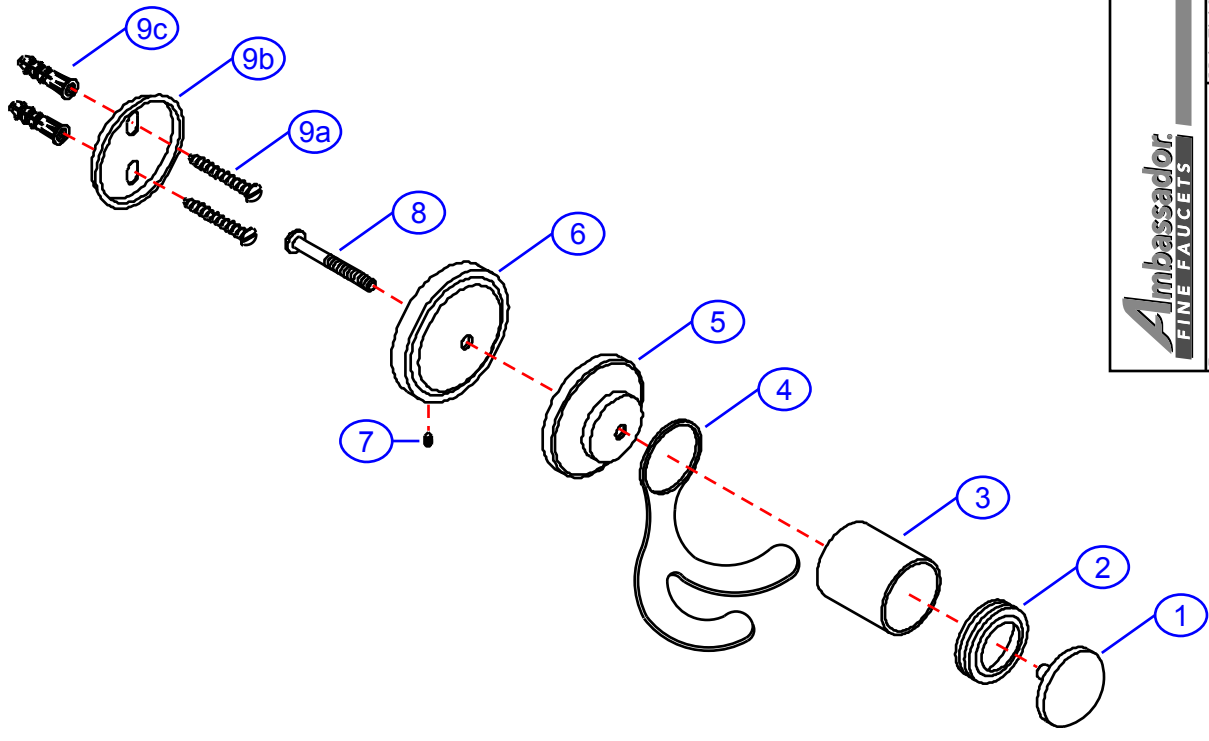

35-M

by Associated Marketing Concepts
21624 Marilla Street, Chatsworth, CA 91311-4123
(800) 270-4262 | (818) 678-1651 | FAX (818) 678-1655
www.ambassador-amc.com

By	SS	Main Finish	Chrome	Model #	35-M
Modified/Approved	11-18-04	Accent Finish	18k Gold	Series	Multi-Ring
Fulfillment	B1040100CG	Valve	NA	Type	Robe Hook

35-M

Multi-Ring Robe Hook- CG

#	Description	Quantity	Part #	Finish
1	Cap	1	E-243051CP	Chrome
2	Multi-Ring Ring	1	E-243915GP	Gold
3	Body	1	E-240321CP*	Chrome
4	Hook	1	E-253003CP*	Chrome
5	Base Cover	1	E-241031GP*	Gold
6	Base	1	E-241010ZN*	Metal
7	Set Screw	1	E-075038	Metal
8	Post Screw	1	E-075061ZN*	Metal
9	Mounting Hardware	1	EA-290015	Metal/Plastic
9a	Mounting Screws	2	E-053022ZN*	Metal
9b	Wall Plate	1	E-293002ZN*	Metal
9c	Screw Mollies	2	E-291001*	Plastic
10	Allen Key	1	E-031000	Metal