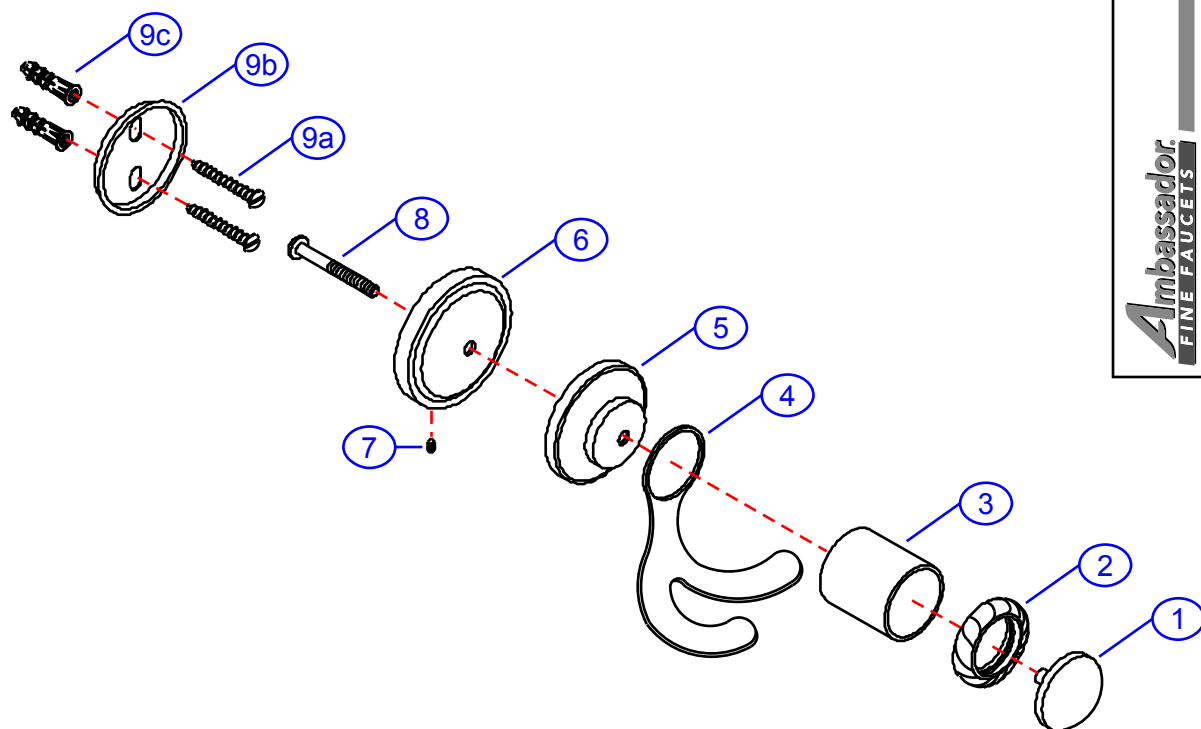

35-R

by Associated Marketing Concepts
21624 Marilla Street, Chatsworth, CA 91311-4123
(800) 270-4262 • (818) 678-1651 • FAX (818) 678-1655
www.ambassador-amc.com

By	SS	Main Finish	Chrome	Model #	35-R
Modified/Approved	6/16/06	Accent Finish	18k Gold	Series	Rope Ring
Fulfillment	B1140100CG	Valve	NA	Type	Robe Hook

35-R

Rope Ring Robe Hook- CG

#	Description	Quantity	Part #	Finish
1	Cap	1	E-243051CP	Chrome
2	Rope Ring Ring	1	E-243011GP	Gold
3	Body	1	E-240321CP*	Chrome
4	Hook	1	E-253003CP*	Chrome
5	Base Cover	1	E-241031GP*	Gold
6	Base	1	E-241010ZN*	Metal
7	Set Screw	1	E-075038	Metal
8	Post Screw	1	E-075061ZN*	Metal
9	Mounting Hardware	1	EA-290015	Metal/Plastic
9a	Mounting Screws	2	E-053022ZN*	Metal
9b	Wall Plate	1	E-293002ZN*	Metal
9c	Screw Mollies	2	E-291001*	Plastic
10	Allen Key	1	E-031000	Metal