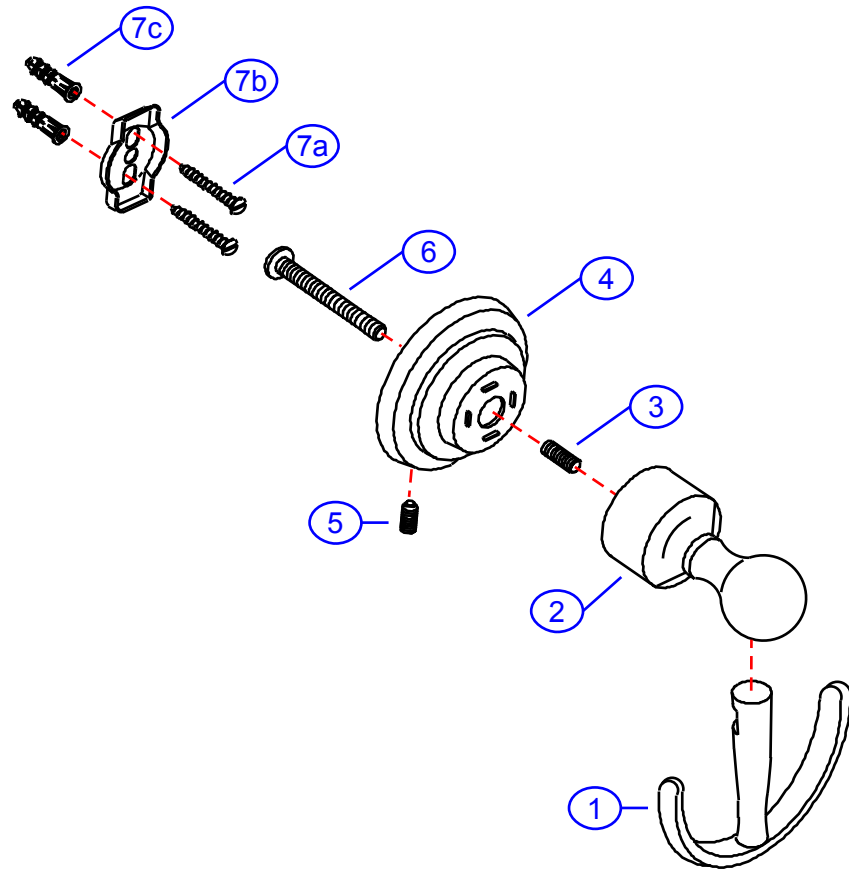

35-V

by Associated Marketing Concepts
 21624 Marilla Street, Chatsworth, CA 91311-4123
 (800) 270-4262 | (818) 678-1651 | FAX (818) 678-1655
 www.ambassador-amc.com

By	SS	Main Finish	Satin	Model #	35-V
Modified/Approved	4-28-04	Accent Finish	Chrome	Series	Bar-Lever
Fulfillment	B5241000SC	Valve	NA	Type	Robe Hook

35-V

Bar-Lever Robe Hook- SC

#	Description	Quantity	Part #	Finish
1	Hook	1	E-253021CP*	Chrome
2	Body	1	E-240062ST*	Satin
3	Set Screw	1	E-065033*	Metal
4	Base	1	E-241041CP*	Chrome
5	Set Screw	1	E-075039	Metal
6	Post Screw	1	E-292516ZN*	Metal
7	Mounting Hardware	1	EA-290013	Metal
7a	Mounting Screw	2	E-053022*	Metal
7b	Wall Plate	1	E-293003*	Metal
7c	Screw Mollies	2	E-291001*	Plastic
8	Allen Key	1	E-031000	Metal