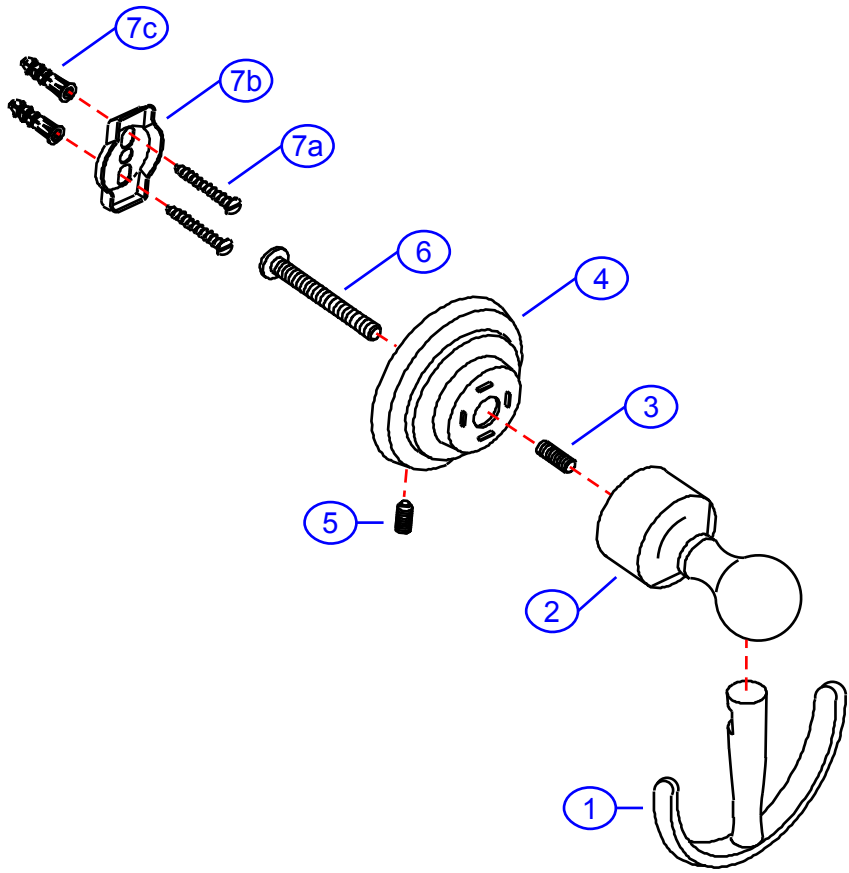

35-W

by Associated Marketing Concepts
 21624 Marilla Street, Chatsworth, CA 91311-4123
 (800) 270-4262 | (818) 678-1651 | FAX (818) 678-1655
 www.ambassador-amc.com

By	SS	Main Finish	Satin	Model #	35-W
Modified/Approved	4-28-04	Accent Finish	None	Series	Bar-Lever
Fulfillment	B5241000ST	Valve	NA	Type	Robe Hook

35-W

Bar-Lever Robe Hook- ST

#	Description	Quantity	Part #	Finish
1	Hook	1	E-253021ST*	Satin
2	Body	1	E-240062ST*	Satin
3	Set Screw	1	E-065033*	Metal
4	Base	1	E-241041ST*	Satin
5	Set Screw	1	E-075039	Metal
6	Post Screw	1	E-292516ZN*	Metal
7	Mounting Hardware	1	EA-290013	Metal
7a	Mounting Screw	2	E-053022*	Metal
7b	Wall Plate	1	E-293003*	Metal
7c	Screw Mollies	2	E-291001*	Plastic
8	Allen Key	1	E-031000	Metal