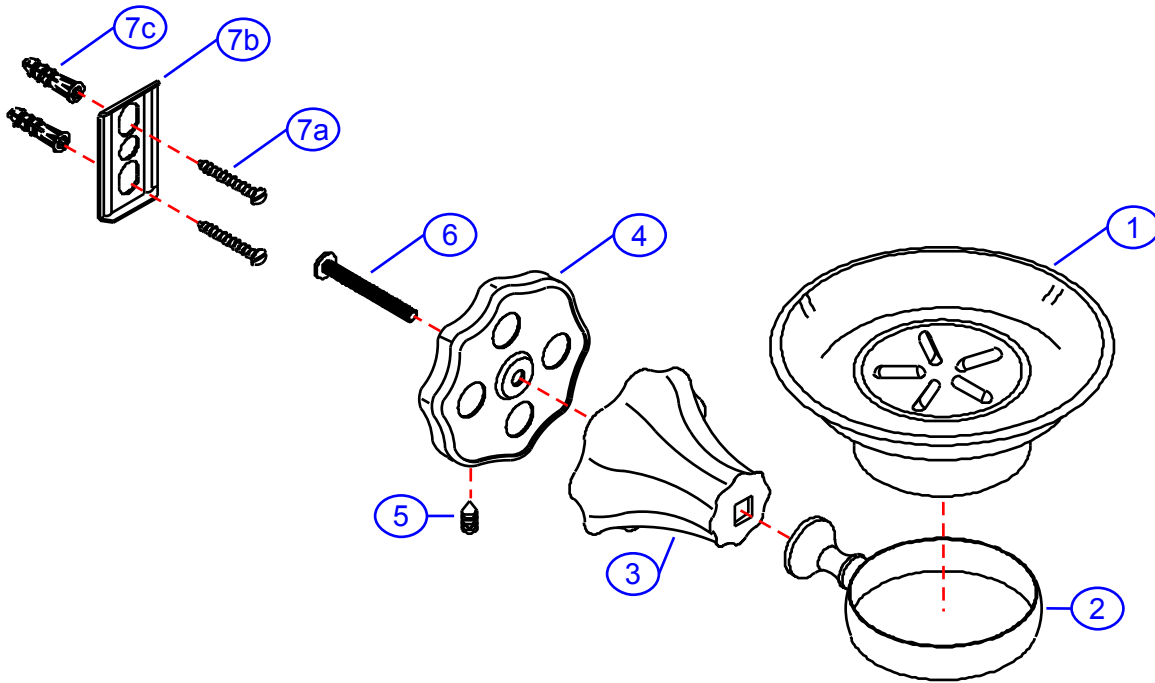

26-L

by Associated Marketing Concepts
21624 Marilla Street, Chatsworth, CA 91311-4123
(800) 270-4262 | (818) 678-1651 | FAX (818) 678-1655
www.ambassador-amc.com

By	SS	Main Finish	Chrome	Model #	26-L
Modified/Approved	5-3-04	Accent Finish	White Porcelain / Acrylic	Series	Lotus
Fulfillment	B6470200CW	Valve	NA	Type	Soap Dish

26-L

Lotus Soap Holder- CP

#	Description	Quantity	Part #	Finish
1	Dish (Plastic)	1	E-265031	Acrylic
2	Head Ring	1	E-244171CP*	Chrome
3	Body	1	E-240017WH*	Porcelain
4	Base	1	E-241001CP*	Chrome
5	Set Screw	1	E-053028NI	Metal
6	Post Screw	1	E-065022ZN*	Metal
7	Mounting Hardware	1	EA-290131	Metal/Plastic
7a	Mounting Screws	2	E-053022ZN*	Metal
7b	Wall Plate	1	E-293000ZN*	Metal
7c	Mollies	2	E-291001*	Plastic
8	Allen Key	1	E-031000	Metal