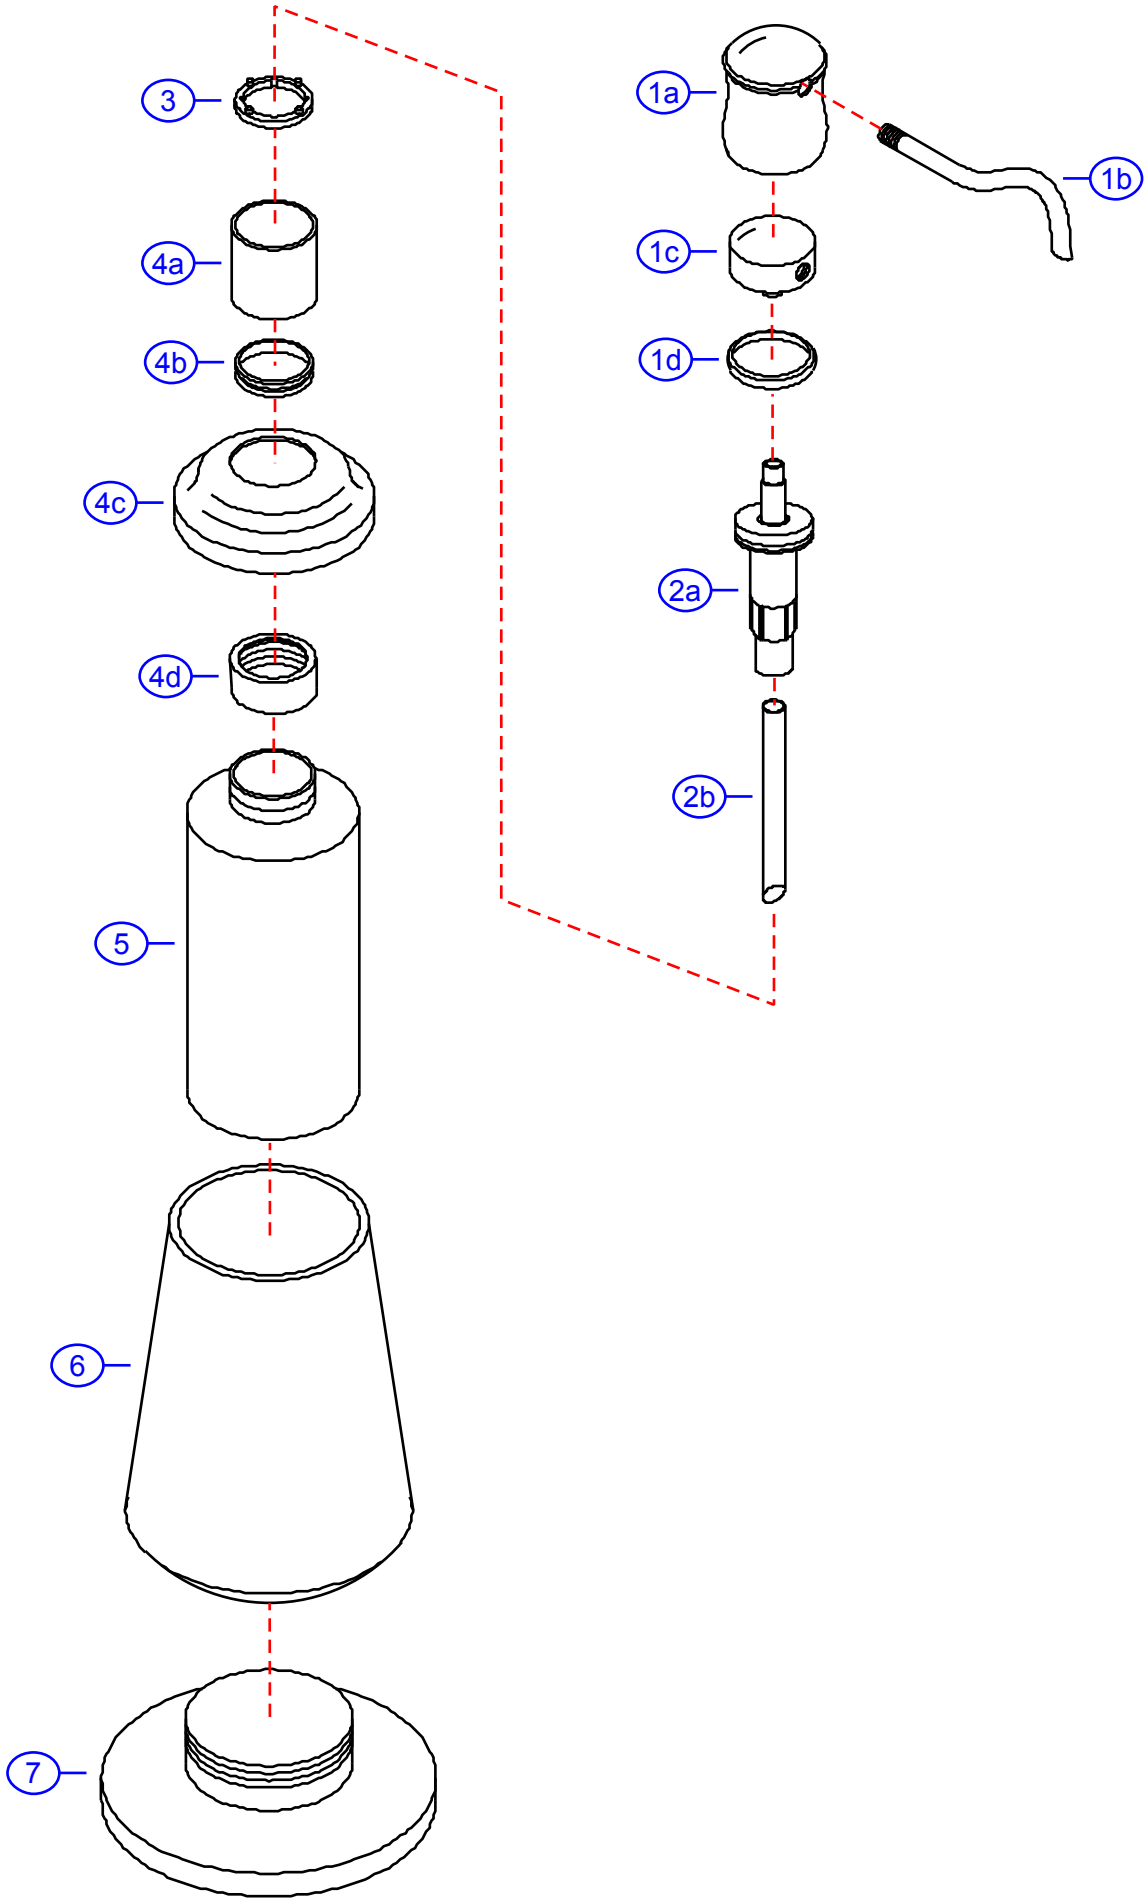

6020-B

by Associated Marketing Concepts
 21624 Marilla Street, Chatsworth, CA 91311-4123
 (800) 270-4262 | (818) 678-1651 | FAX (818) 678-1655
 www.ambassador-amc.com

By	SS	Main Finish	Chrome	Model #	6020-B
Modified/Approved	2-5-04	Accent Finish	18k Gold	Series	Universal
Fulfillment	BSDG0000CG	Valve	NA	Type	Soap/Lotion Dispenser

6020-B

Universal Soap/Lotion Dispenser- CG

#	Description	Quantity	Part #	Finish
1	Head (Assembled)	1	EA-268023CP	Chrome
1a	Head	1	E-115061CP*	Chrome
1b	Nozzle	1	E-268004CP*	Chrome
1c	Pump Receiver	1	E-268005*	Plastic
1d	Head Guide	1	E-268006*	Plastic
2	Pump (Assembled)	1	EA-268013	Plastic
2a	Pump	1	E-268024*	Plastic
2b	Pump Straw	1	E-268048*	Plastic
3	Washer	1	E-268012	Plastic
4	Neck (Assembled)	1	EA-268025GP	Gold
4a	Neck	1	E-268009GP*	Gold
4b	Connector	1	E-268010*	Copper
4c	Neck Collar	1	E-268007GP*	Gold
4d	Bottle Connector	1	E-268008*	Plastic
5	Bottle	1	E-268011	Plastic
6	Body	1	E-268003CP	Chrome
7	Base	1	E-268002GP	Gold