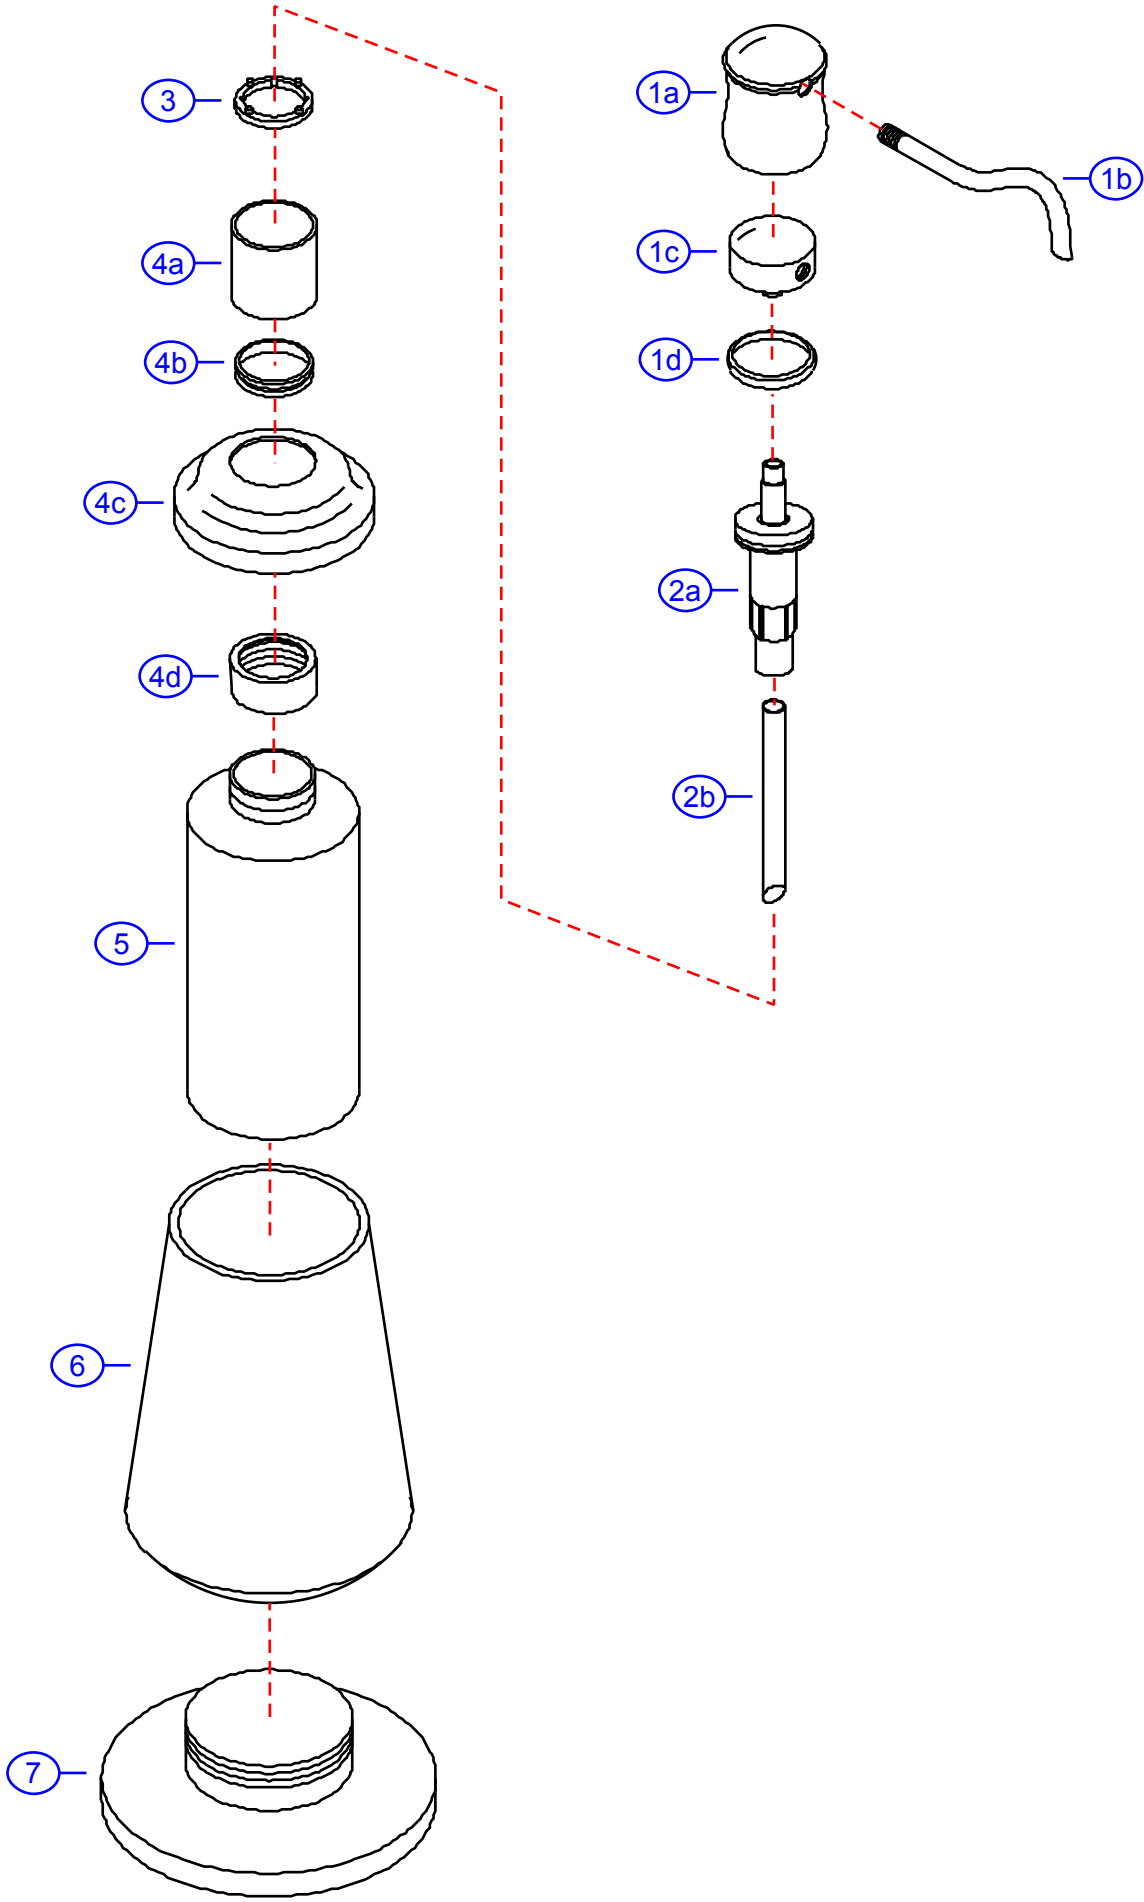

6020-SDC

by Associated Marketing Concepts
 21624 Marilla Street, Chatsworth, CA 91311-4123
 (800) 270-4262 | (818) 678-1651 | FAX (818) 678-1655
 www.ambassador-amc.com

By	SS	Main Finish	Satin	Model #	6020-SDC
Modified/Approved	2-5-04	Accent Finish	Dura-Life Finish / Chrome	Series	Universal
Fulfillment	BSDG0000SYC	Valve	NA	Type	Soap/Lotion Dispenser

6020-SDC

Universal Soap/Lotion Dispenser- SDC

#	Description	Quantity	Part #	Finish
1	Head (Assembled)	1	EA-268023CP	Chrome
1a	Head	1	E-115061CP*	Chrome
1b	Nozzle	1	E-268004CP*	Chrome
1c	Pump Receiver	1	E-268005*	Plastic
1d	Head Guide	1	E-268006*	Plastic
2	Pump (Assembled)	1	EA-268013	Plastic
2a	Pump	1	E-268024*	Plastic
2b	Pump Straw	1	E-268048*	Plastic
3	Washer	1	E-268012	Plastic
4	Neck (Assembled)	1	EA-268025YP	Dura-Life Finish
4a	Neck	1	E-268009YP*	Dura-Life Finish
4b	Connector	1	E-268010*	Copper
4c	Neck Collar	1	E-268007YP*	Dura-Life Finish
4d	Bottle Connector	1	E-268008*	Plastic
5	Bottle	1	E-268011	Plastic
6	Body	1	E-268003ST	Satin
7	Base	1	E-268002YP	Dura-Life Finish