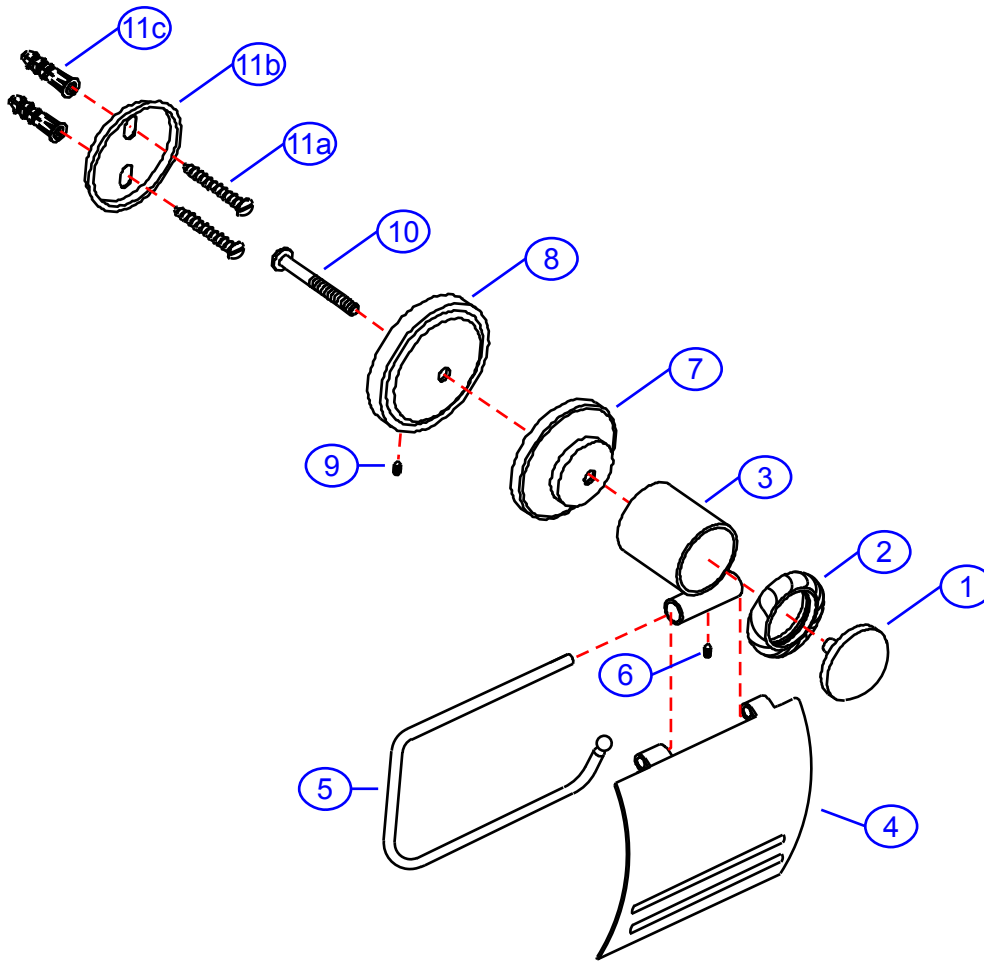

34-R-1

by Associated Marketing Concepts
21624 Marilla Street, Chatsworth, CA 91311-4123
(800) 270-4262 | (818) 678-1651 | FAX (818) 678-1655
www.ambassador-amc.com

By	SS	Main Finish	Chrome	Model #	34-R-1
Modified/Approved	12-06-04	Accent Finish	18k Gold	Series	Rope Ring
Fulfillment	B1130200CG	Valve	NA	Type	Single Post T.P. Holder

34-R-1

Rope Ring Single Post Toilet Paper Holder- CG

#	Description	Quantity	Part #	Finish
1	Cap	1	E-243051CP*	Chrome
2	Rope Ring Ring	1	E-243011GP*	Gold
3	Body	1	E-245108CP*	Chrome
4	Paper Cover	1	E-256121CP*	Chrome
5	Paper Holder	1	E-251551CP*	Chrome
6	Set Screw	1	E-292155ZN	Metal
7	Base Cover	1	E-241031GP*	Gold
8	Base	1	E-241010ZN*	Metal
9	Set Screw	1	E-075038	Metal
10	Post Screw	1	E-075064ZN	Metal
11	Mounting Hardware	1	EA-290015	Metal/Plastic
11a	Mounting Screws	2	E-053022ZN*	Metal
11b	Wall Plate	1	E-293002ZN*	Metal
11c	Mollies	2	E-291001*	Plastic
12	Allen Key	1	E-031000	Metal