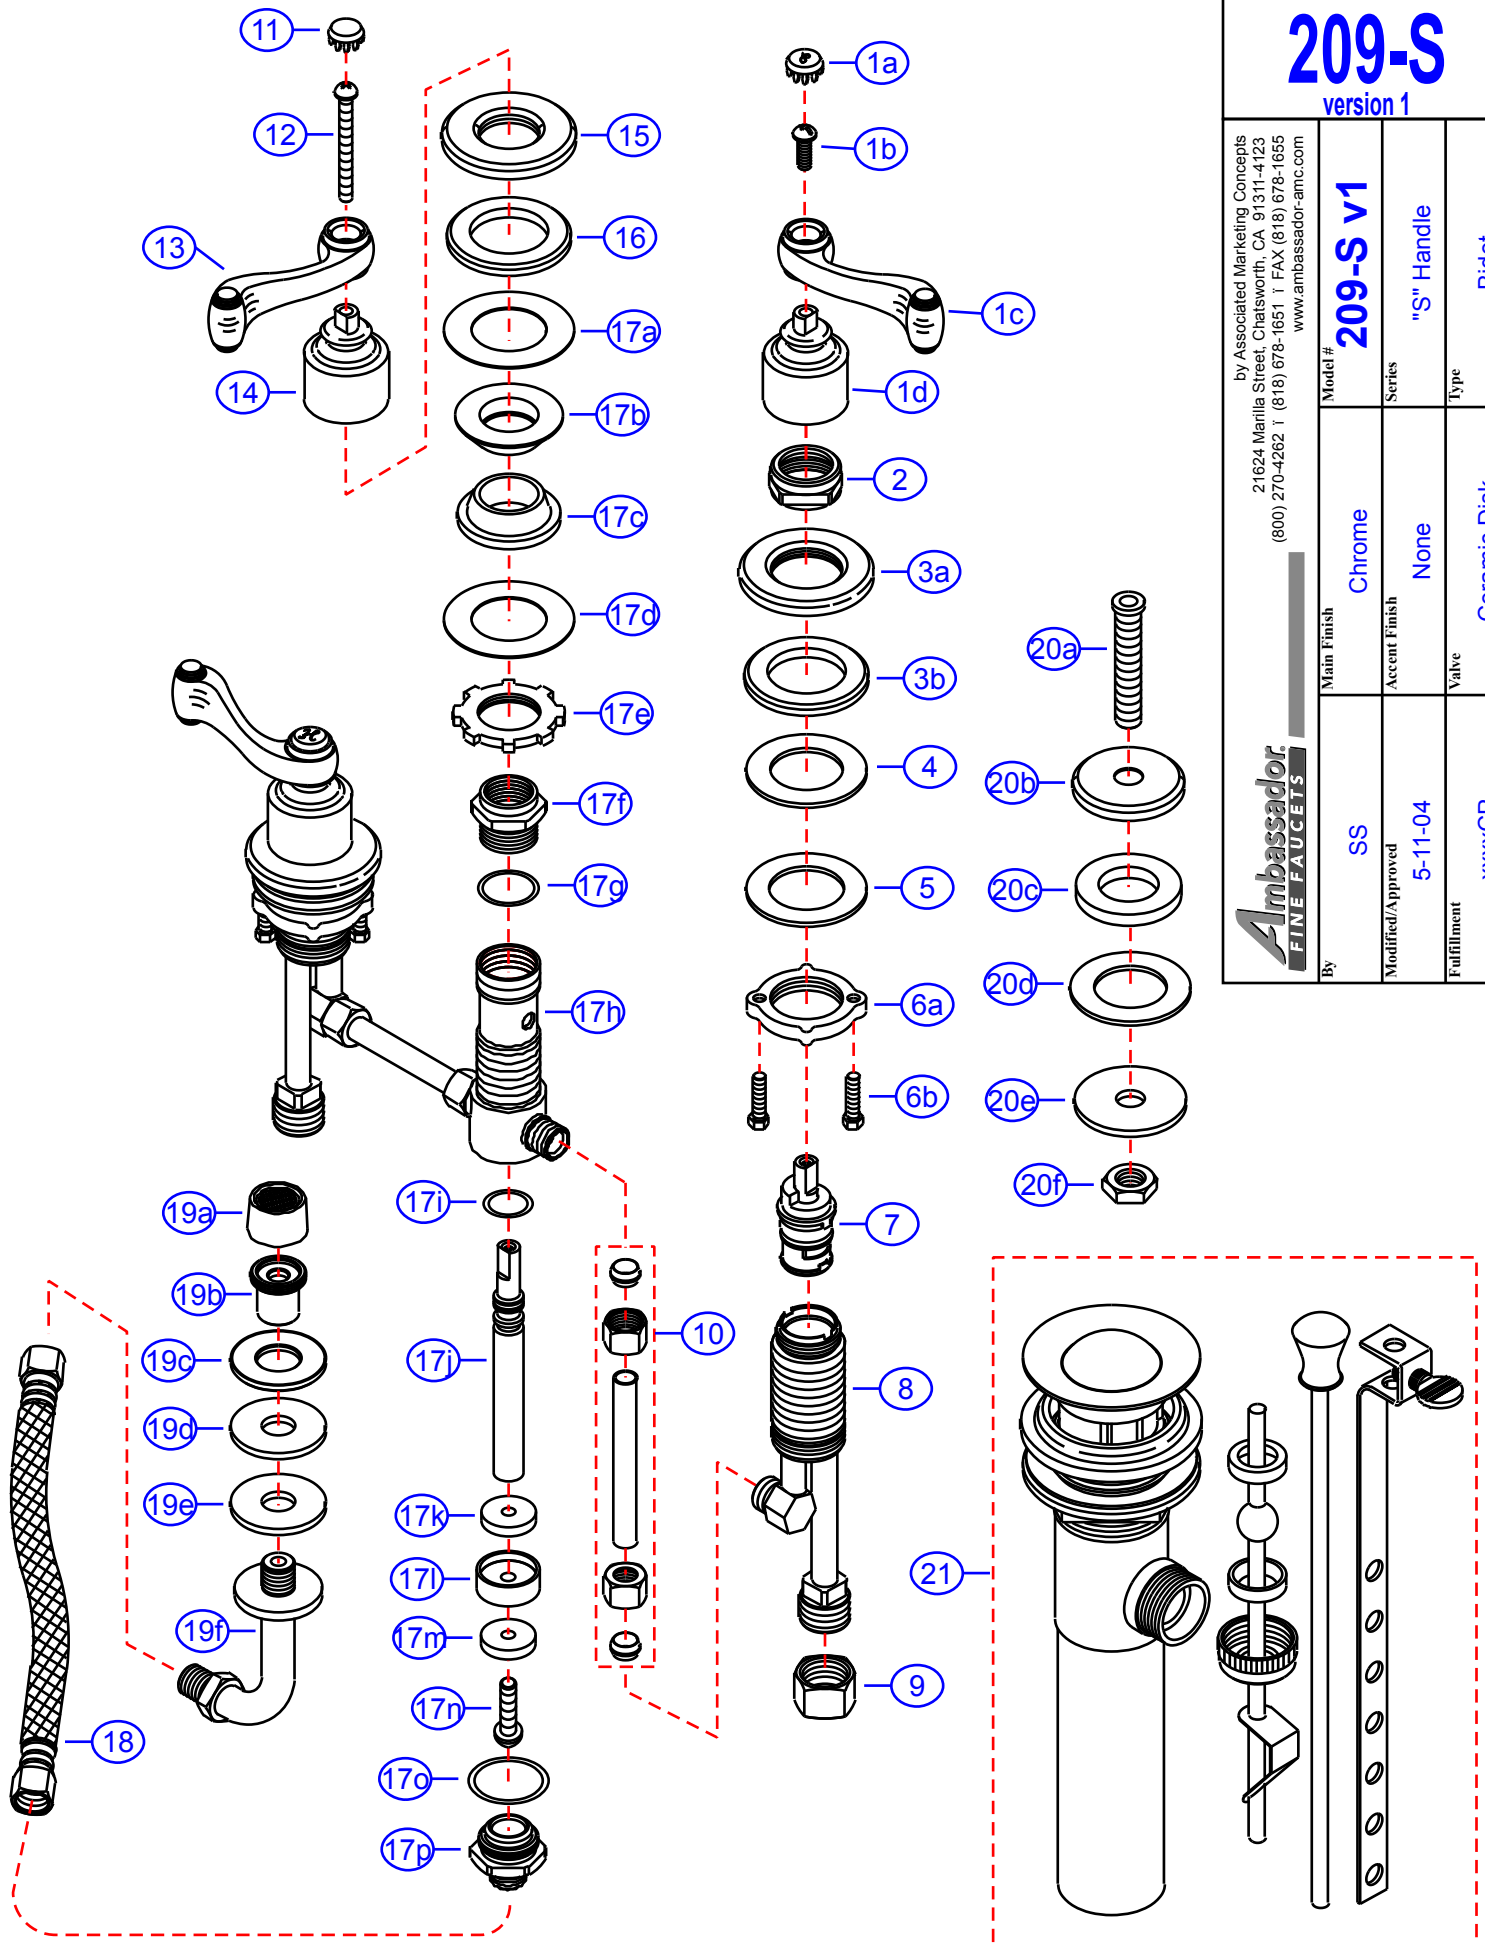

209-S v1

**"S" Handle Bidet- CD/CP**

#	Description	Quantity	Part #	Finish
1	"S" Handle (Hot)	1	G-A90014CPH	Chrome
	"S" Handle (Cold)	1	G-A90014CPC	Chrome
1a	Cap "H"	1	E-206041HCP	Chrome
	Cap "C"	1	E-206041CCP	Chrome
1b	Handle Screw	2	E-008044CP	Chrome
1c	"S" Handle (Hot)	1	E-108036HCP	Chrome
	"S" Handle (Cold)	1	E-108036CCP	Hose
1d	Canopy (Hot)	1	E-018154HCP	Chrome
	Canopy (Cold)	1	E-018154CCP	Chrome
2	Retainer Nut	2	E-016002CP	Chrome
3	Escutcheon (Assembled)	2	EA-663201CP	Chrome
3a	Escutcheon	2	E-204000CP*	Chrome
3b	Gasket	2	E-010020	Rubber
4	Rubber Washer	2	E-010017	Rubber
5	Metal Washer	2	E-013018NI	Metal
6	Lock Nut w/Screws	2	EA-663066	Brass/Metal
6a	Lock Nut	2	E-009012	Brass
6b	Screw	4	E-008045	Metal
7	Cartridge (Hot)	1	E-507003NH	Ceramic Disc
	Cartridge (Cold)	1	E-507003NC	Ceramic Disc
8	Valve Body	2	E-044183	Brass
9	Connector Nuts	2	E-009016	Brass
10	Connector	2	E-504104	Brass
11	Cap "Blank"	1	E-206041CP	Chrome
12	Diverter Handle Screw	1	E-008037CP	Chrome
13	"S" Handle (Hot)	1	E-108036HCP	Chrome
14	Canopy (Hot)	1	E-018154HCP	Chrome
15	Diverter Escutcheon	1	E-204012CP	Chrome
16	Gasket	1	E-010020	Rubber
17	Diverter Valve (Assembled)	1	G-Axxxx	Brass
17a	Metal Washer	1	E-013068	Metal
17b	Gasket	1	E-101019	Rubber
17c	Gasket	1	E-101020	Rubber
17d	Metal Washer	1	E-013068	Metal
17e	Metal Spider Washer	1	E-009082NI	Metal
17f	Retainer Nut	1	G-00998*	Brass
17g	O-Ring	1	G-04837*	Rubber
17h	Diverter Valve Body	1	G-04473-02*	Brass
17i	O-Ring	1	G-04840*	Rubber
17j	Plunger	2	G-02422*	Brass
17k	Washer	1	G-01043*	Rubber
17l	Base	1	G-03953*	Brass
17m	Washer	1	G-01043*	Rubber
17n	Screw	2	G-00838*	Metal
17o	Washer	1	G-01372*	Plastic
17p	Hose Port	1	G-03954*	Brass
18	Hose	1	E-105021	Hose
19	Spout (Assembled)	1	G-AxxxxCP	Chrome
19a	Aerator	1	E-500032CP	Chrome
19b	Aerator Connector	1	E-039048CP*	Chrome
19c	Escutcheon	1	E-013070CP*	Chrome
19d	Rubber Washer	1	E-010074*	Rubber
19e	Rubber Washer	1	E-010074*	Rubber
19f	Spout	1	E-518022*	Brass
20	Lift Rod Holder (Assembled)	1	EA-504081CP	Chrome
20a	Sleeve	1	E-017033CP*	Chrome
20b	Escutcheon	1	E-045004CP*	Chrome
20c	Gasket	1	E-010097*	Rubber
20d	Rubber Washer	1	E-010017*	Rubber
20e	Metal Washer	1	E-013071ZN*	Metal
20f	Nut	1	E-009010*	Brass
21	Drain Kit (see "Drains" for parts)	1	EA-505039CP	Chrome