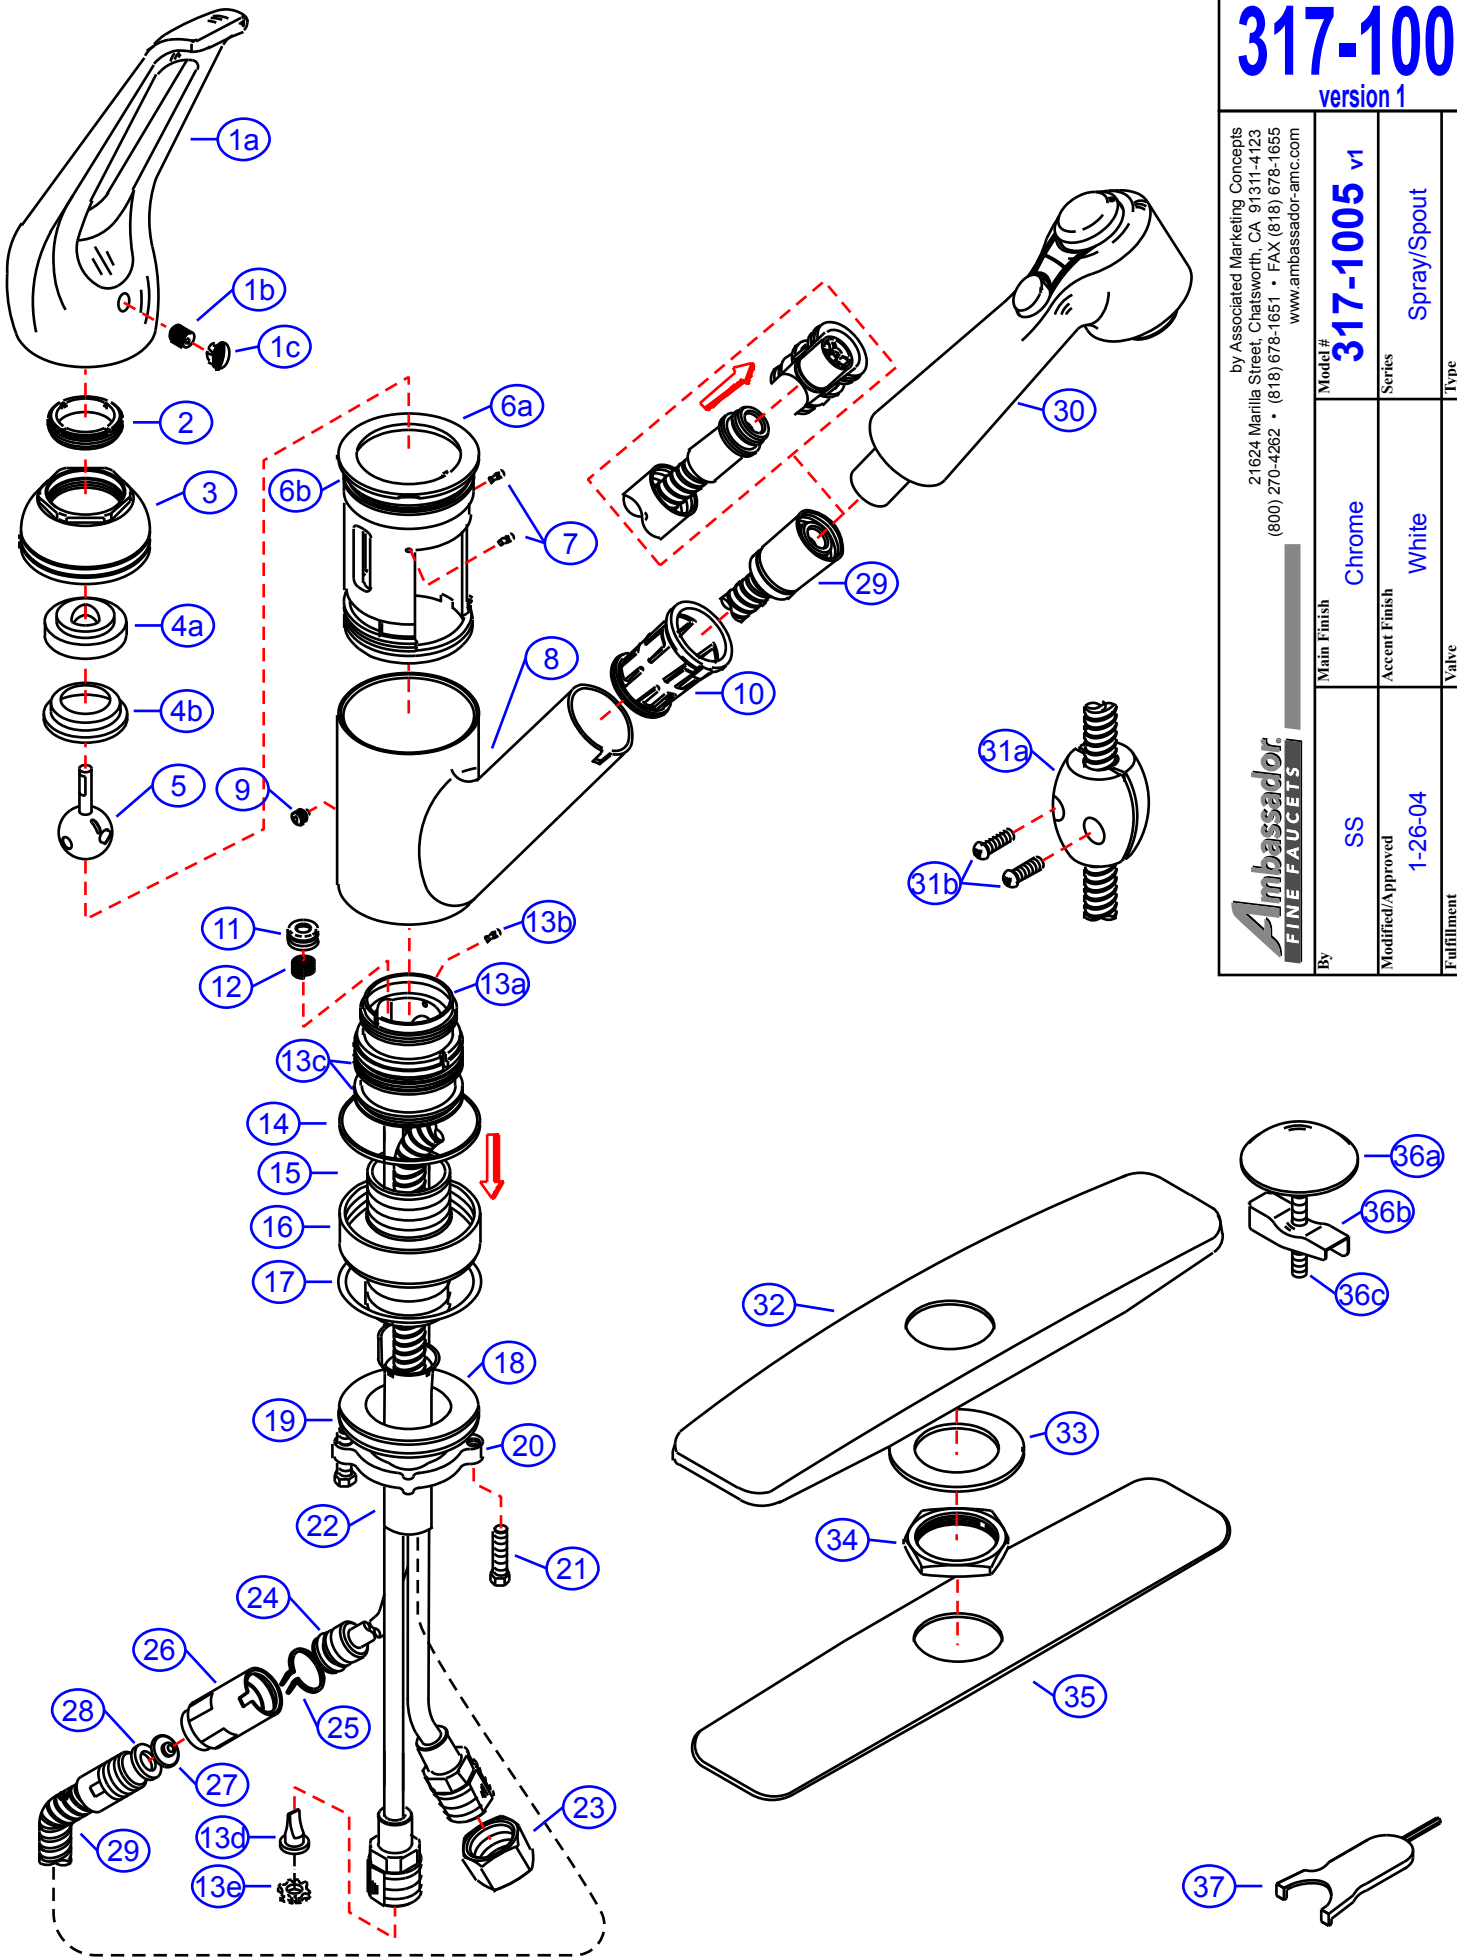

317-1005 v1

Spray/Spout Kitchen Faucet- CW

#	Description	Quantity	Part #	Finish
1	Handle (Assembled)	1	EA-662511CP	Chrome
1a	Handle	1	E-029012CP*	Chrome
1b	Set Screw	1	E-008102	Metal
1c	Blue/Red Plug	1	E-028020	Plastic
2	Adjusting Ring	1	E-104001	Brass
3	Cap	1	E-103008CP	Chrome
4	Cam Packing	1	EA-663000N	Plastic/Rubber
4a	Cam	1	E-201000*	Plastic
4b	Packing	1	E-102000N*	Rubber
5	Ball Assembly	1	E-040004	Metal
6	White Body Housing	1	EA-663458WH-1	Plastic/Rubber
6a	Body Housing	1	E-301012WH-1*	Plastic
6b	O-Ring	1	E-004045	Rubber
7	Pin	2	E-003000	Metal
8	Spout Hub	1	G-30000CP	Chrome
9	Hub Set Screw	1	E-008026	Metal
10	Hose Nest	1	E-126000	Plastic
11	Seat	2	E-101000N	Rubber
12	Spring	2	E-005000	Metal
13	Valve (Assembled)	1	G-XXXX*	Brass/Copper
13a	Valve Body	1	G-XXXX*	Brass
13b	Pin	1	E-003000*	Metal
13c	O-Ring	2	E-004057	Rubber
13d	Inlet Anti-Siphon Valve	2	E-010033N*	Rubber
13e	Inlet Anti-Siphon Valve Lock	2	E-013005*	Metal
14	White Packing Ring	1	E-207001WH	Plastic
15	Mounting Shaft	1	G-XXXX*	Brass
16	Base	1	E-034001CP*	Chrome
17	O-Ring	1	E-004069	Rubber
18	Rubber Washer	1	E-010021	Rubber
19	Metal Washer	1	E-013010NI	Metal
20	Lock Nut	1	E-009046	Brass
21	Lock Nut Screws	2	E-008045	Metal
22	Hose Guide	1	E-227001	Plastic
23	Connector Nuts	2	E-009016	Brass
24	O-Ring	1	E-004002N	Rubber
25	Pipe Adapter Clip	1	G-01202	Metal
26	Pipe Adapter	1	G-02105N	Brass
27	Water Restrictor	1	E-113122N	Plastic
28	Pipe Adapter Washer	1	E-010035N	Rubber
29	Flex Hose	1	E-511002NCP	Stainless Steel
30	Spout Head	1	E-523028WH	White
31	Weight w/Screws	1	EA-504079	Metal
31a	Weight	1	G-XXXX*	Lead
31b	Screws	2	G-XXXX*	Metal
32	Cover Plate	1	G-XXXX*	Chrome
33	Metal Washer	1	G-XXXX*	Metal
34	Brass Nut	1	G-XXXX*	Brass
35	Gasket	1	G-XXXX*	Rubber
36	Hole Cover (Assembled)	1	EA-504091CP	Chrome
36a	Cover	1	G-XXXX*	Chrome
36b	Wing Nut	1	G-XXXX*	Metal
36c	Bolt	1	G-XXXX*	Metal
37	Allen Key	1	E-031022NI	Metal