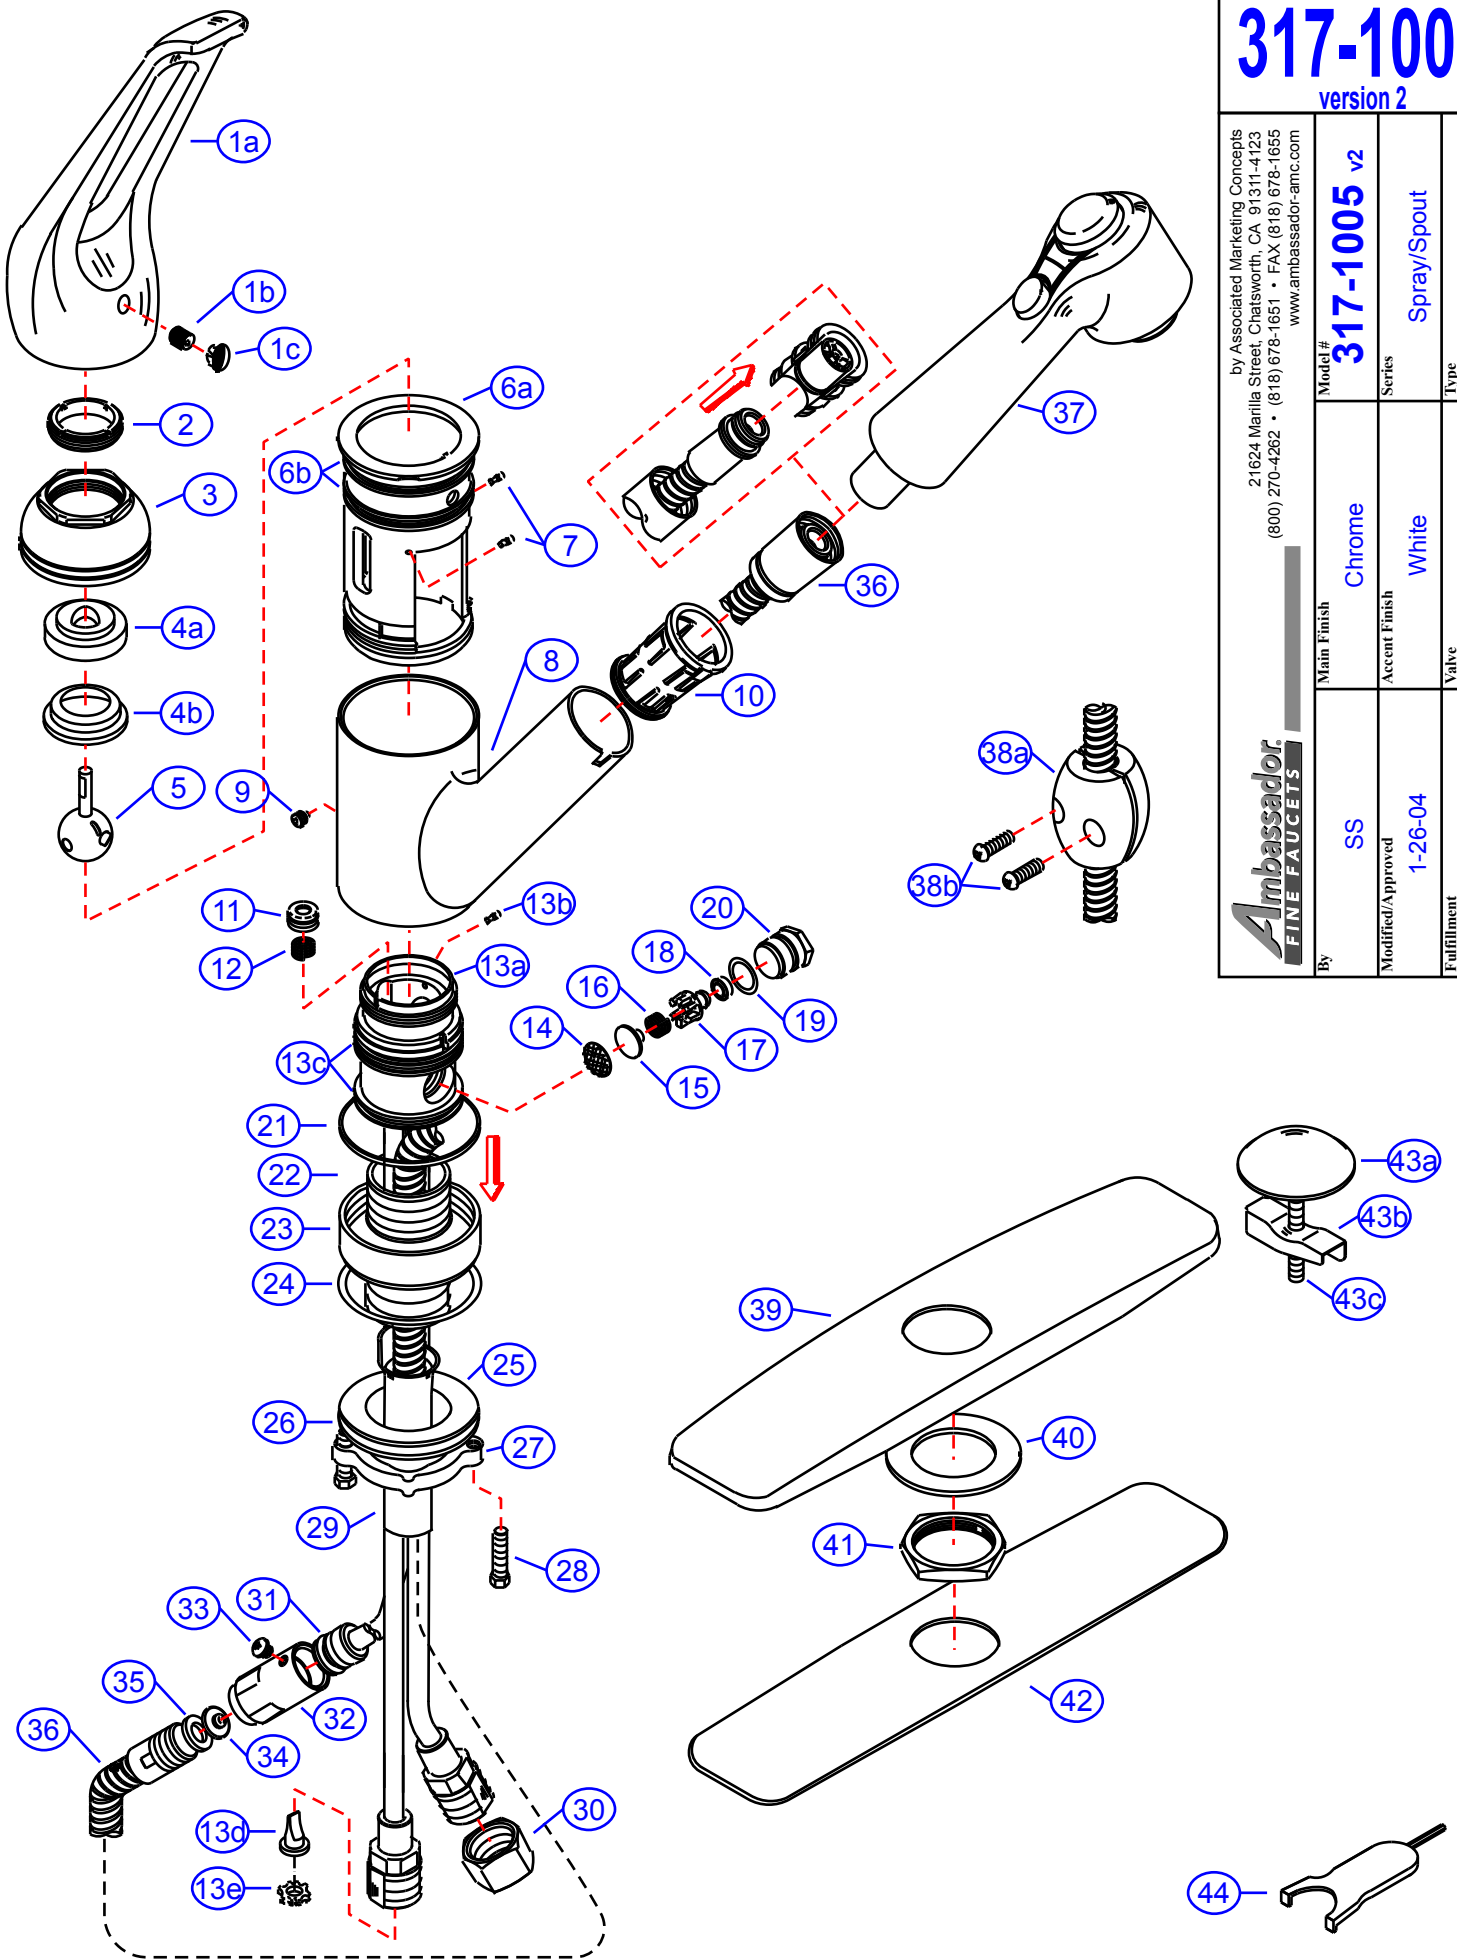

317-1005 v2

Spray/Spout Kitchen Faucet- CW

#	Description	Quantity	Part #	Finish
1	Handle (Assembled)	1	EA-662511CP	Chrome
1a	Handle	1	E-029012CP*	Chrome
1b	Set Screw	1	E-008102	Metal
1c	Blue/Red Plug	1	E-028020	Plastic
2	Adjusting Ring	1	E-104001	Brass
3	Cap	1	E-103008CP	Chrome
4	Cam Packing	1	EA-663000N	Plastic/Rubber
4a	Cam	1	E-201000*	Plastic
4b	Packing	1	E-102000N*	Rubber
5	Ball Assembly	1	E-040004	Metal
6	White Body Housing	1	EA-663458WH-2	Plastic/Rubber
6a	Body Housing	1	E-301012WH-2*	Plastic
6b	O-Ring	2	E-004045	Rubber
7	Pin	2	E-003000	Metal
8	Spout Hub	1	E-300201CP	Chrome
9	Hub Set Screw	1	E-008026	Metal
10	Hose Nest	1	E-126000	Plastic
11	Seat	2	E-101000N	Rubber
12	Spring	2	E-005000	Metal
13	Valve (Assembled)	1	G-XXXX*	Brass/Copper
13a	Valve Body	1	E-002009N*	Brass
13b	Pin	1	E-003000*	Metal
13c	O-Ring	2	E-004057	Rubber
13d	Inlet Anti-Siphon Valve	2	E-010033N*	Rubber
13e	Inlet Anti-Siphon Valve Lock	2	E-013005*	Metal
14	IVB Component	1	E-022005*	Metal
15	IVB Component	1	E-034013N*	Plastic
16	IVB Component	1	E-005012*	Metal
17	IVB Component	1	E-208011N*	Plastic
18	IVB Component	1	E-010008N*	Rubber
19	IVB Component	1	E-004079N*	Rubber
20	IVB Component	1	E-033007NCP*	Chrome
21	White Packing Ring	1	E-207001WH	Plastic
22	Mounting Shaft	1	G-XXXX*	Brass
23	Base	1	E-034001CP*	Chrome
24	O-Ring	1	E-004069	Rubber
25	Rubber Washer	1	E-010021	Rubber
26	Metal Washer	1	E-013010NI	Metal
27	Lock Nut	1	E-009046	Brass
28	Lock Nut Screws	2	E-008045	Metal
29	Hose Guide	1	E-227001	Plastic
30	Connector Nuts	2	E-009016	Brass
31	O-Ring	1	E-004002N	Rubber
32	Pipe Adapter	1	E-021004N	Brass
33	Pipe Adapter Screw	1	E-008048	Metal
34	Water Restrictor	1	E-113122N	Plastic
35	Pipe Adapter Washer	1	E-010035N	Rubber
36	Flex Hose	1	E-511002NCP	Stainless Steel
37	Spout Head	1	E-523028WH	White
38	Weight w/Screws	1	EA-504079	Metal
38a	Weight	1	G-XXXX*	Lead
38b	Screws	2	G-XXXX*	Metal
39	Cover Plate	1	G-XXXX*	Chrome
40	Metal Washer	1	G-XXXX*	Metal
41	Brass Nut	1	G-XXXX*	Brass
42	Gasket	1	G-XXXX*	Rubber
43	Hole Cover (Assembled)	1	EA-504091CP	Chrome
43a	Cover	1	G-XXXX*	Chrome
43b	Wing Nut	1	G-XXXX*	Metal
43c	Bolt	1	G-XXXX*	Metal
44	Allen Key	1	E-031022NI	Metal