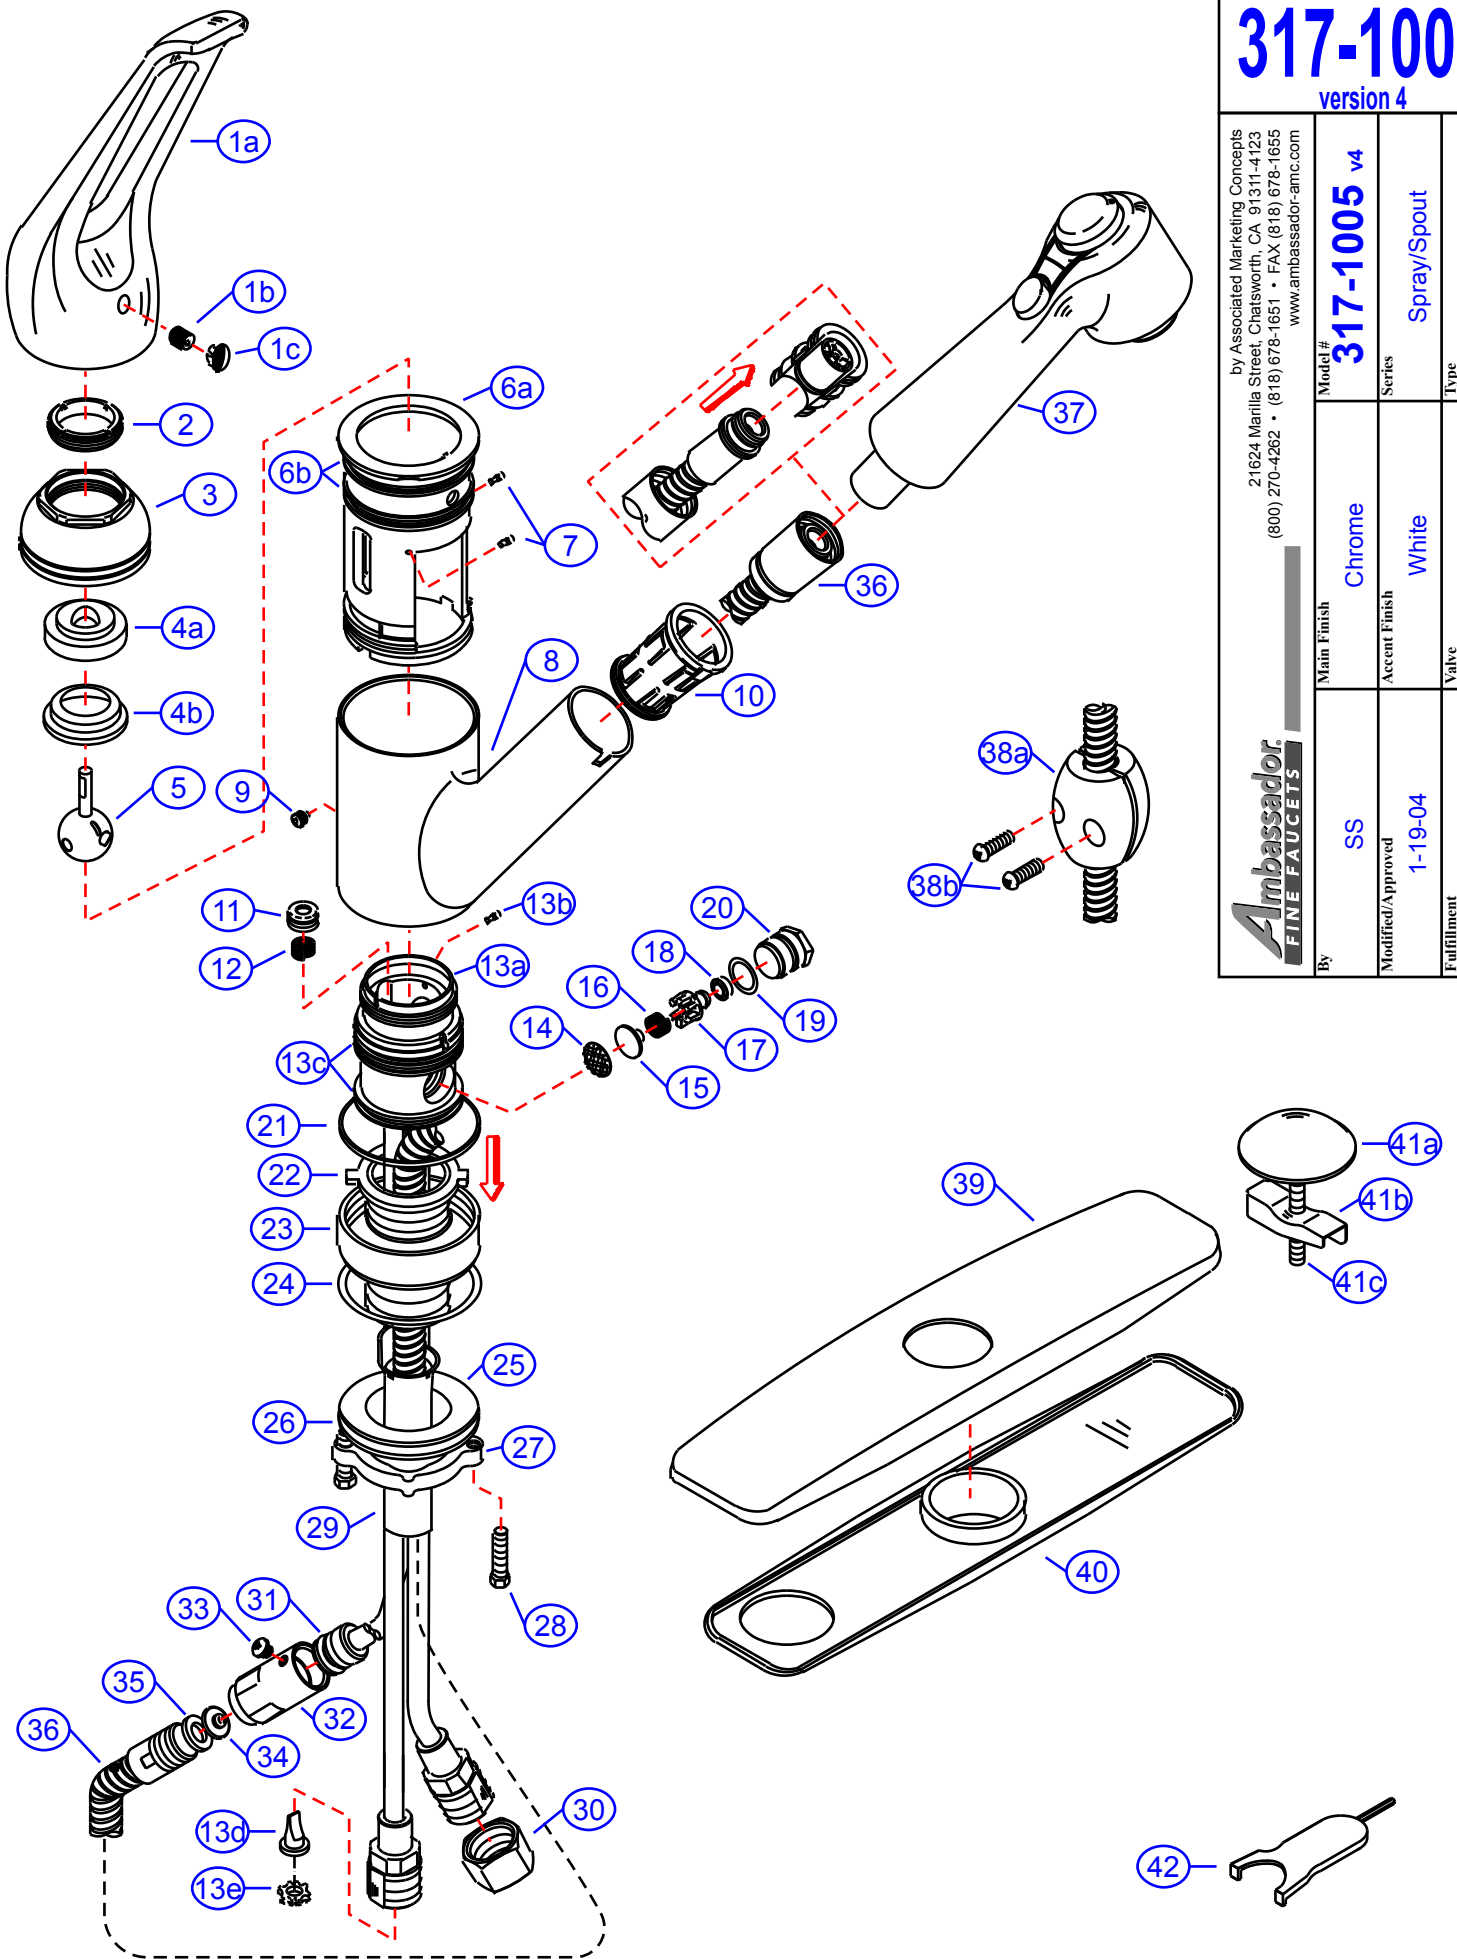

317-1005 v4

Spray/Spout Kitchen Faucet- CW

#	Description	Quantity	Part #	Finish
1	Handle (Assembled)	1	EA-662511CP	Chrome
1a	Handle	1	E-029012CP*	Chrome
1b	Set Screw	1	E-008102	Metal
1c	Blue/Red Plug	1	E-028020	Plastic
2	Adjusting Ring	1	E-104001	Brass
3	Cap	1	E-103008CP	Chrome
4	Cam Packing	1	EA-663000N	Plastic/Rubber
4a	Cam	1	E-201000*	Plastic
4b	Packing	1	E-102000N*	Rubber
5	Ball Assembly	1	E-040004	Metal
6	White Body Housing	1	EA-663458WH-3	Plastic/Rubber
6a	Body Housing	1	E-301012WH-3*	Plastic
6b	O-Ring	2	E-004045	Rubber
7	Pin	2	E-003000	Metal
8	Spout Hub	1	E-300201CP	Chrome
9	Hub Set Screw	1	E-008026	Metal
10	Hose Nest	1	E-126000	Plastic
11	Seat	2	E-101000N	Rubber
12	Spring	2	E-005000	Metal
13	Valve (Assembled)	1	G-XXXX*	Brass/Copper
13a	Valve Body	1	E-002009N*	Brass
13b	Pin	1	E-003000*	Metal
13c	O-Ring	2	E-004057	Rubber
13d	Inlet Anti-Siphon Valve	2	E-010033N*	Rubber
13e	Inlet Anti-Siphon Valve Lock	2	E-013005*	Metal
14	IVB Component	1	E-022005*	Metal
15	IVB Component	1	E-034013N*	Plastic
16	IVB Component	1	E-005012*	Metal
17	IVB Component	1	E-208011N*	Plastic
18	IVB Component	1	E-010008N*	Rubber
19	IVB Component	1	E-004079N*	Rubber
20	IVB Component	1	E-033007NCP*	Chrome
21	White Packing Ring	1	E-207001WH	Plastic
22	Mounting Shaft	1	E-035172*	Brass
23	Base	1	E-034001CP*	Chrome
24	O-Ring	1	E-004069	Rubber
25	Rubber Washer	1	E-010021	Rubber
26	Metal Washer	1	E-013010NI	Metal
27	Lock Nut	1	E-009046	Brass
28	Lock Nut Screws	2	E-008045	Metal
29	Hose Guide	1	E-227001	Plastic
30	Connector Nuts	2	E-009016	Brass
31	O-Ring	1	E-004002N	Rubber
32	Pipe Adapter	1	E-021004N	Brass
33	Pipe Adapter Screw	1	E-008048	Metal
34	Water Restrictor	1	E-113122N	Plastic
35	Pipe Adapter Washer	1	E-010035N	Rubber
36	Flex Hose	1	E-511002NCP	Stainless Steel
37	Spout Head	1	E-523028WH	White
38	Weight w/Screws	1	EA-504079	Metal
38a	Weight	1	G-XXXX*	Lead
38b	Screws	2	G-XXXX*	Metal
39	Cover Plate	1	E-007045CP	Chrome
40	Gasket	1	E-011037	Plastic
41	Hole Cover (Assembled)	1	EA-504091CP	Chrome
41a	Cover	1	G-XXXX*	Chrome
41b	Wing Nut	1	G-XXXX*	Metal
41c	Bolt	1	G-XXXX*	Metal
42	Allen Key	1	E-031022NI	Metal