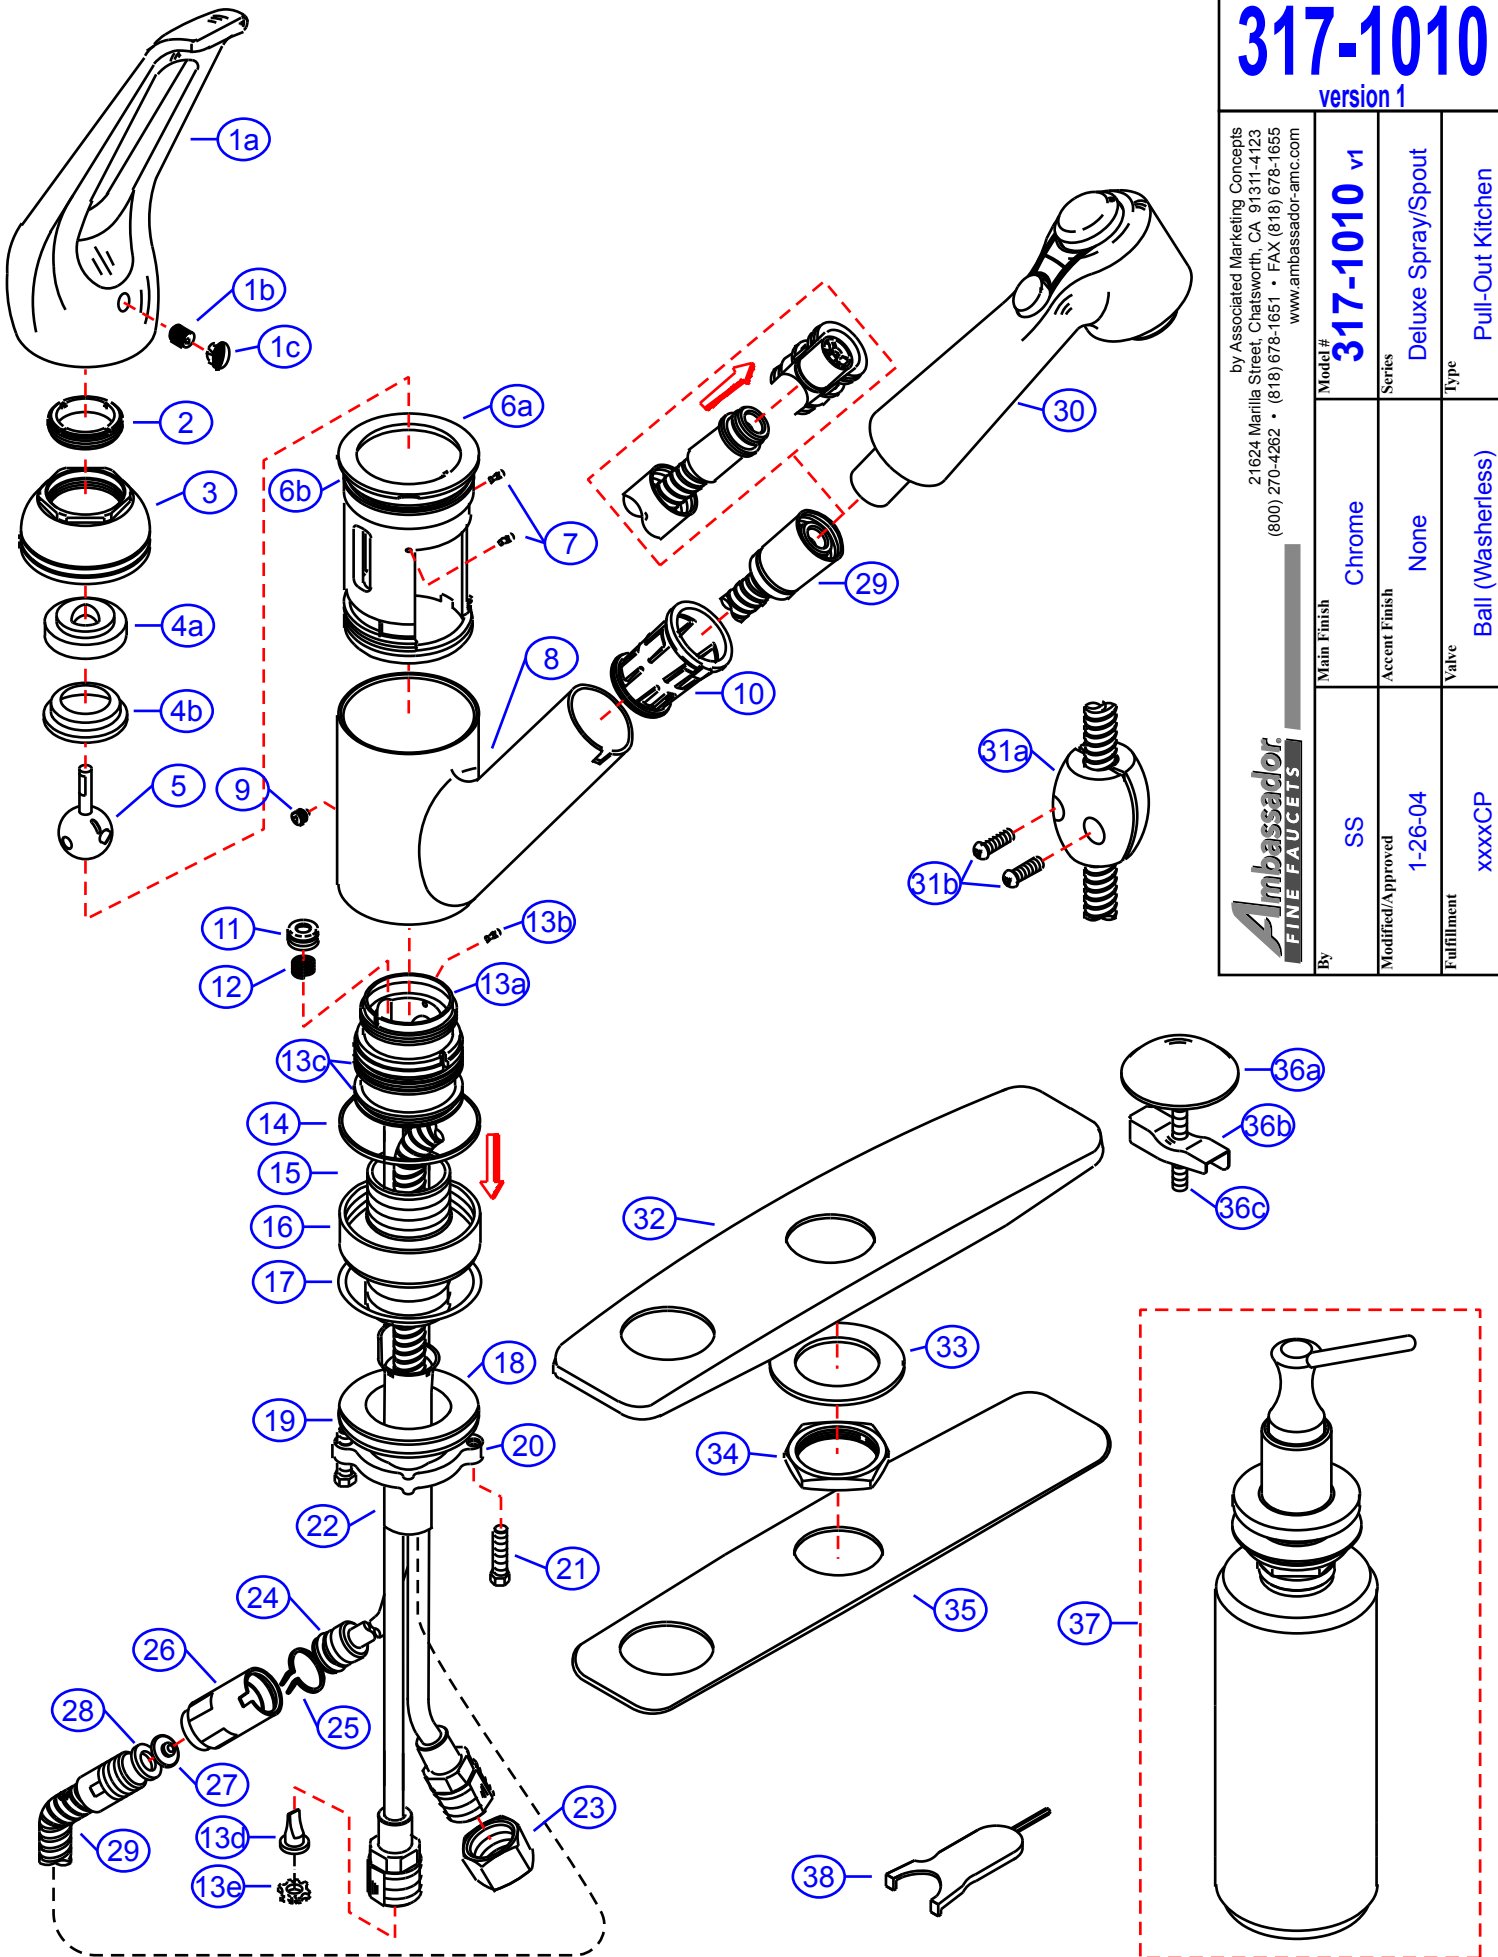

317-1010 v1

Deluxe Spray/Spout Kitchen Faucet- CP

#	Description	Quantity	Part #	Finish
1	Handle (Assembled)	1	EA-662511CP	Chrome
1a	Handle	1	E-029012CP*	Chrome
1b	Set Screw	1	E-008102	Metal
1c	Blue/Red Plug	1	E-028020	Plastic
2	Adjusting Ring	1	E-104001	Brass
3	Cap	1	E-103008CP	Chrome
4	Cam Packing	1	EA-663000N	Plastic/Rubber
4a	Cam	1	E-201000*	Plastic
4b	Packing	1	E-102000N*	Rubber
5	Ball Assembly	1	E-040004	Metal
6	White Body Housing	1	EA-663458WH-1	Plastic/Rubber
6a	Body Housing	1	E-301012WH-1*	Plastic
6b	O-Ring	1	E-004045	Rubber
7	Pin	2	E-003000	Metal
8	Spout Hub	1	G-30000CP	Chrome
9	Hub Set Screw	1	E-008026	Metal
10	Hose Nest	1	E-126000	Plastic
11	Seat	2	E-101000N	Rubber
12	Spring	2	E-005000	Metal
13	Valve (Assembled)	1	G-XXXX*	Brass/Copper
13a	Valve Body	1	G-XXXX*	Brass
13b	Pin	1	E-003000*	Metal
13c	O-Ring	2	E-004057	Rubber
13d	Inlet Anti-Siphon Valve	2	E-010033N*	Rubber
13e	Inlet Anti-Siphon Valve Lock	2	E-013005*	Metal
14	White Packing Ring	1	E-207001WH	Plastic
15	Mounting Shaft	1	G-XXXX*	Brass
16	Base	1	E-034001CP*	Chrome
17	O-Ring	1	E-004069	Rubber
18	Rubber Washer	1	E-010021	Rubber
19	Metal Washer	1	E-013010NI	Metal
20	Lock Nut	1	E-009046	Brass
21	Lock Nut Screws	2	E-008045	Metal
22	Hose Guide	1	E-227001	Plastic
23	Connector Nuts	2	E-009016	Brass
24	O-Ring	1	E-004002N	Rubber
25	Pipe Adapter Clip	1	G-01202	Metal
26	Pipe Adapter	1	G-02105N	Brass
27	Water Restrictor	1	E-113122N	Plastic
28	Pipe Adapter Washer	1	E-010035N	Rubber
29	Flex Hose	1	E-511002NCP	Stainless Steel
30	Spout Head	1	E-523028CP	Chrome
31	Weight w/Screws	1	EA-504079	Metal
31a	Weight	1	G-XXXX*	Lead
31b	Screws	2	G-XXXX*	Metal
32	Cover Plate	1	G-XXXX*	Chrome
33	Metal Washer	1	G-XXXX*	Metal
34	Brass Nut	1	G-XXXX*	Brass
35	Gasket	1	G-XXXX*	Rubber
36	Hole Cover (Assembled)	1	EA-504091CP	Chrome
36a	Cover	1	G-XXXX*	Chrome
36b	Wing Nut	1	G-XXXX*	Metal
36c	Bolt	1	G-XXXX*	Metal
37	Soap Disp. (see "Soap Disp." for parts)	1	6150-J	Chrome
38	Allen Key	1	E-031022NI	Metal