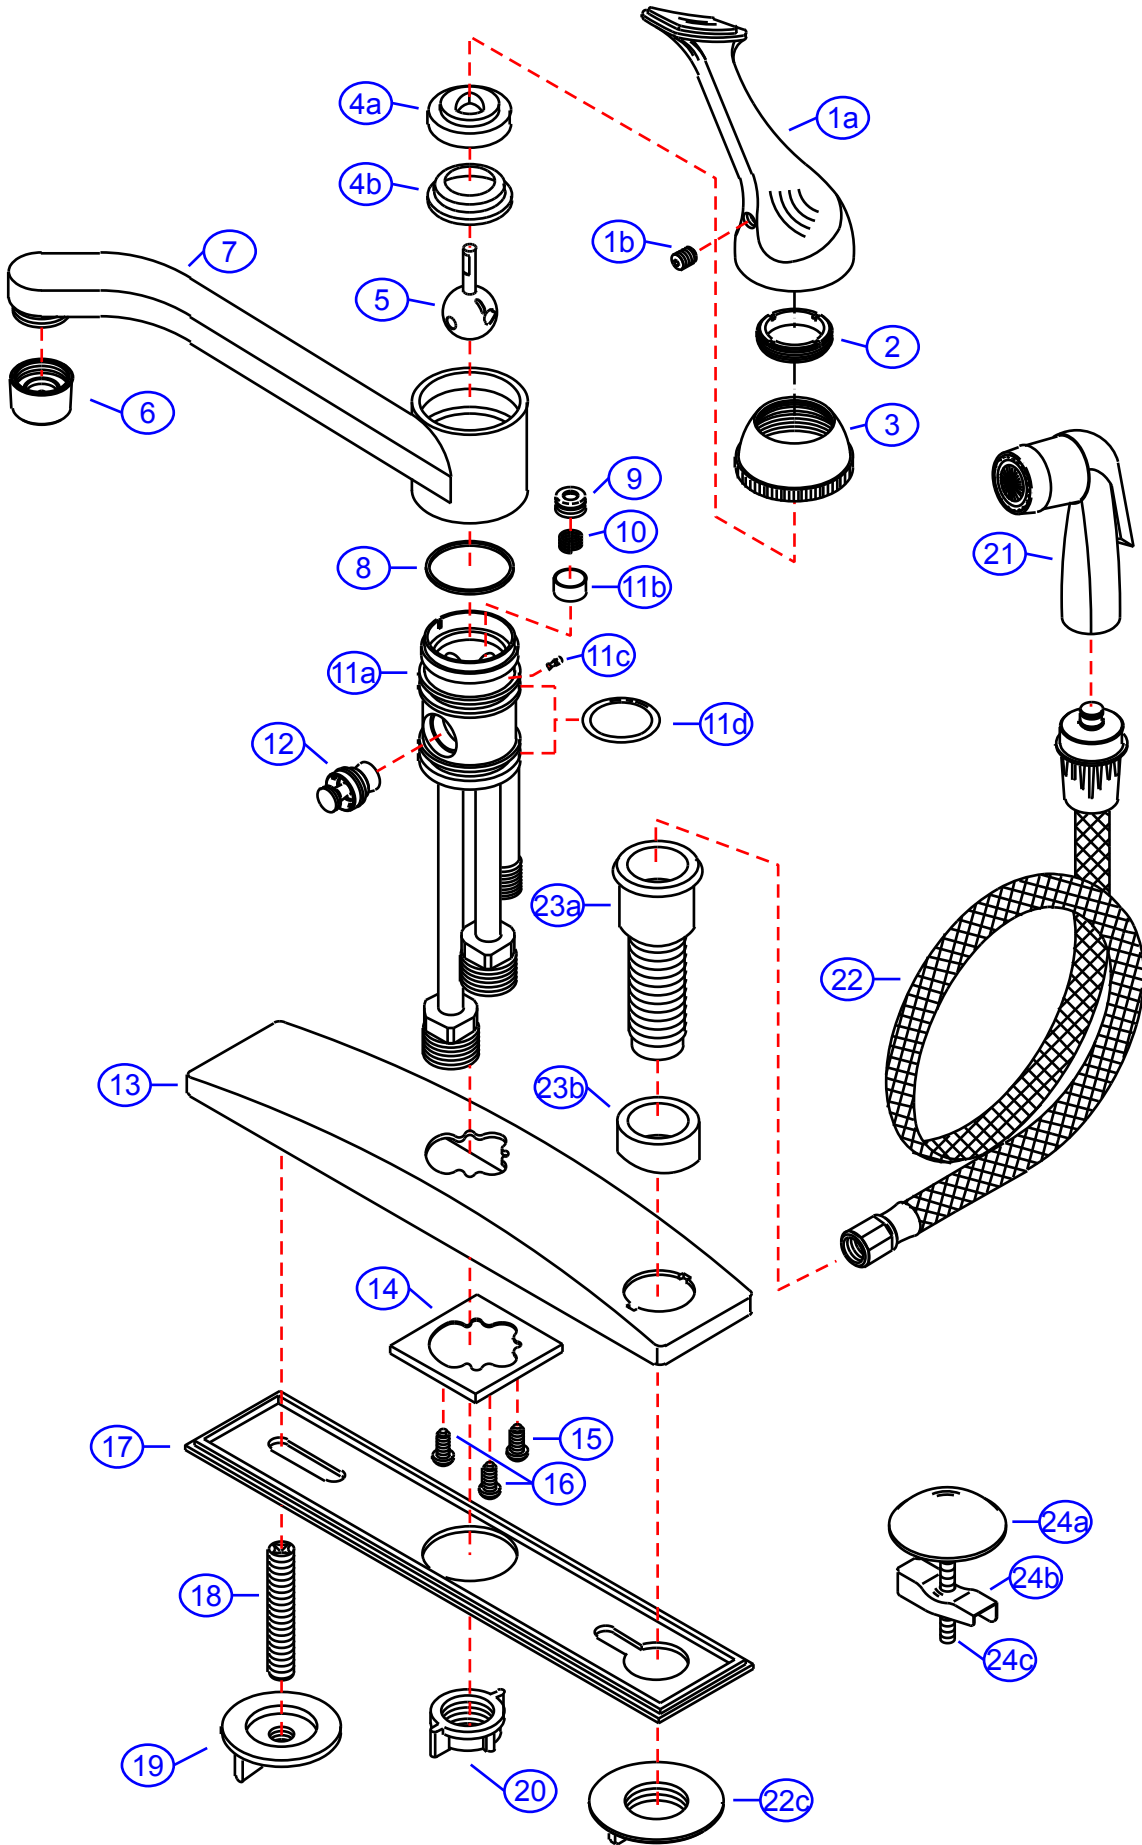

317-1002

by Associated Marketing Concepts
 21624 Marilla Street, Chatsworth, CA 91311-4123
 (800) 270-4262 • (818) 678-1651 • FAX (818) 678-1655
 www.ambassador-amc.com

Ambassador
 FINE FAUCETS

By	SS	Chrome	Model #	317-1002
Modified/Approved	1-26-04	Black	Series	Internal Sprayer
Fulfillment	F8114300CP	Ball (Washerless)	Type	Single Control Kitchen

317-1002

Internal Sprayer Single Control Kitchen Faucet- CP

#	Description	Quantity	Part #	Finish
1	Handle (Assembled)	1	G-A50611CP	Chrome
1a	Handle	1	E-029003CP	Chrome
1b	Set Screw	1	E-008002	Metal
2	Adjusting Ring	1	E-104001	Brass
3	Cap	1	E-103000CP	Chrome
4	Cam Packing	1	EA-663000N	Plastic/Rubber
4a	Cam	1	E-201000*	Plastic
4b	Packing	1	E-102000N*	Rubber
5	Ball Assembly	1	E-040004	Metal
6	Aerator	1	E-500112NCP	Chrome
7	Spout	1	E-100009NCP*	Chrome
8	O-Ring	1	E-200000	Rubber
9	Seat	2	E-101000N	Rubber
10	Spring	2	E-005000	Metal
11	Valve (Assembled)	1	G-AXXXX *	Brass
11a	Valve Body	1	E-002019N*	Brass
11b	Seat & Spring Housing	2	E-106001*	Brass
11c	Pin	1	E-003000	Metal
11d	O-Ring	2	E-004008N	Rubber
12	Diverter	1	E-501011N	Brass
13	Cover Plate	1	E-007011CP	Chrome
14	Deck Plate Brace	1	E-120000	Metal
15	Deck Plate Screw	1	E-008136	Metal
16	Deck Plate Brace Screws	2	E-008036	Metal
17	Gasket	1	E-011015	Plastic
18	Mounting Bolt	1	E-017001ZN	Metal
19	Mounting Thumb Nut	1	E-009003	Plastic
20	Connector Thumb Nut	2	E-009018	Plastic
21	Sprayer (Black)	1	E-503001N	Plastic
22	Hose	1	E-511000N	Hose
23	Hose Nest (Assembled)	1	G-A90024	Plastic
23a	Hose Nest	1	E-017078*	Plastic
23b	Hose Nest Collar	1	E-222000KP*	Plastic
23c	Thumb Nut	1	E-009008*	Plastic
24	Hole Cover (Assembled)	1	EA-504091CP	Chrome
24a	Cover	1	G-XXXXCP*	Chrome
24b	Wing Nut	1	G-XXXX*	Metal
24c	Bolt	1	G-XXXX*	Metal

* Grayed parts are not available individually. "Assembled" item required.

by Associated Marketing Concepts
21624 Marilla Street, Chatsworth, CA 91311-4123
(800) 270-4262 * (818) 678-1651 * FAX (818) 678-1655
www.ambassador-amc.com