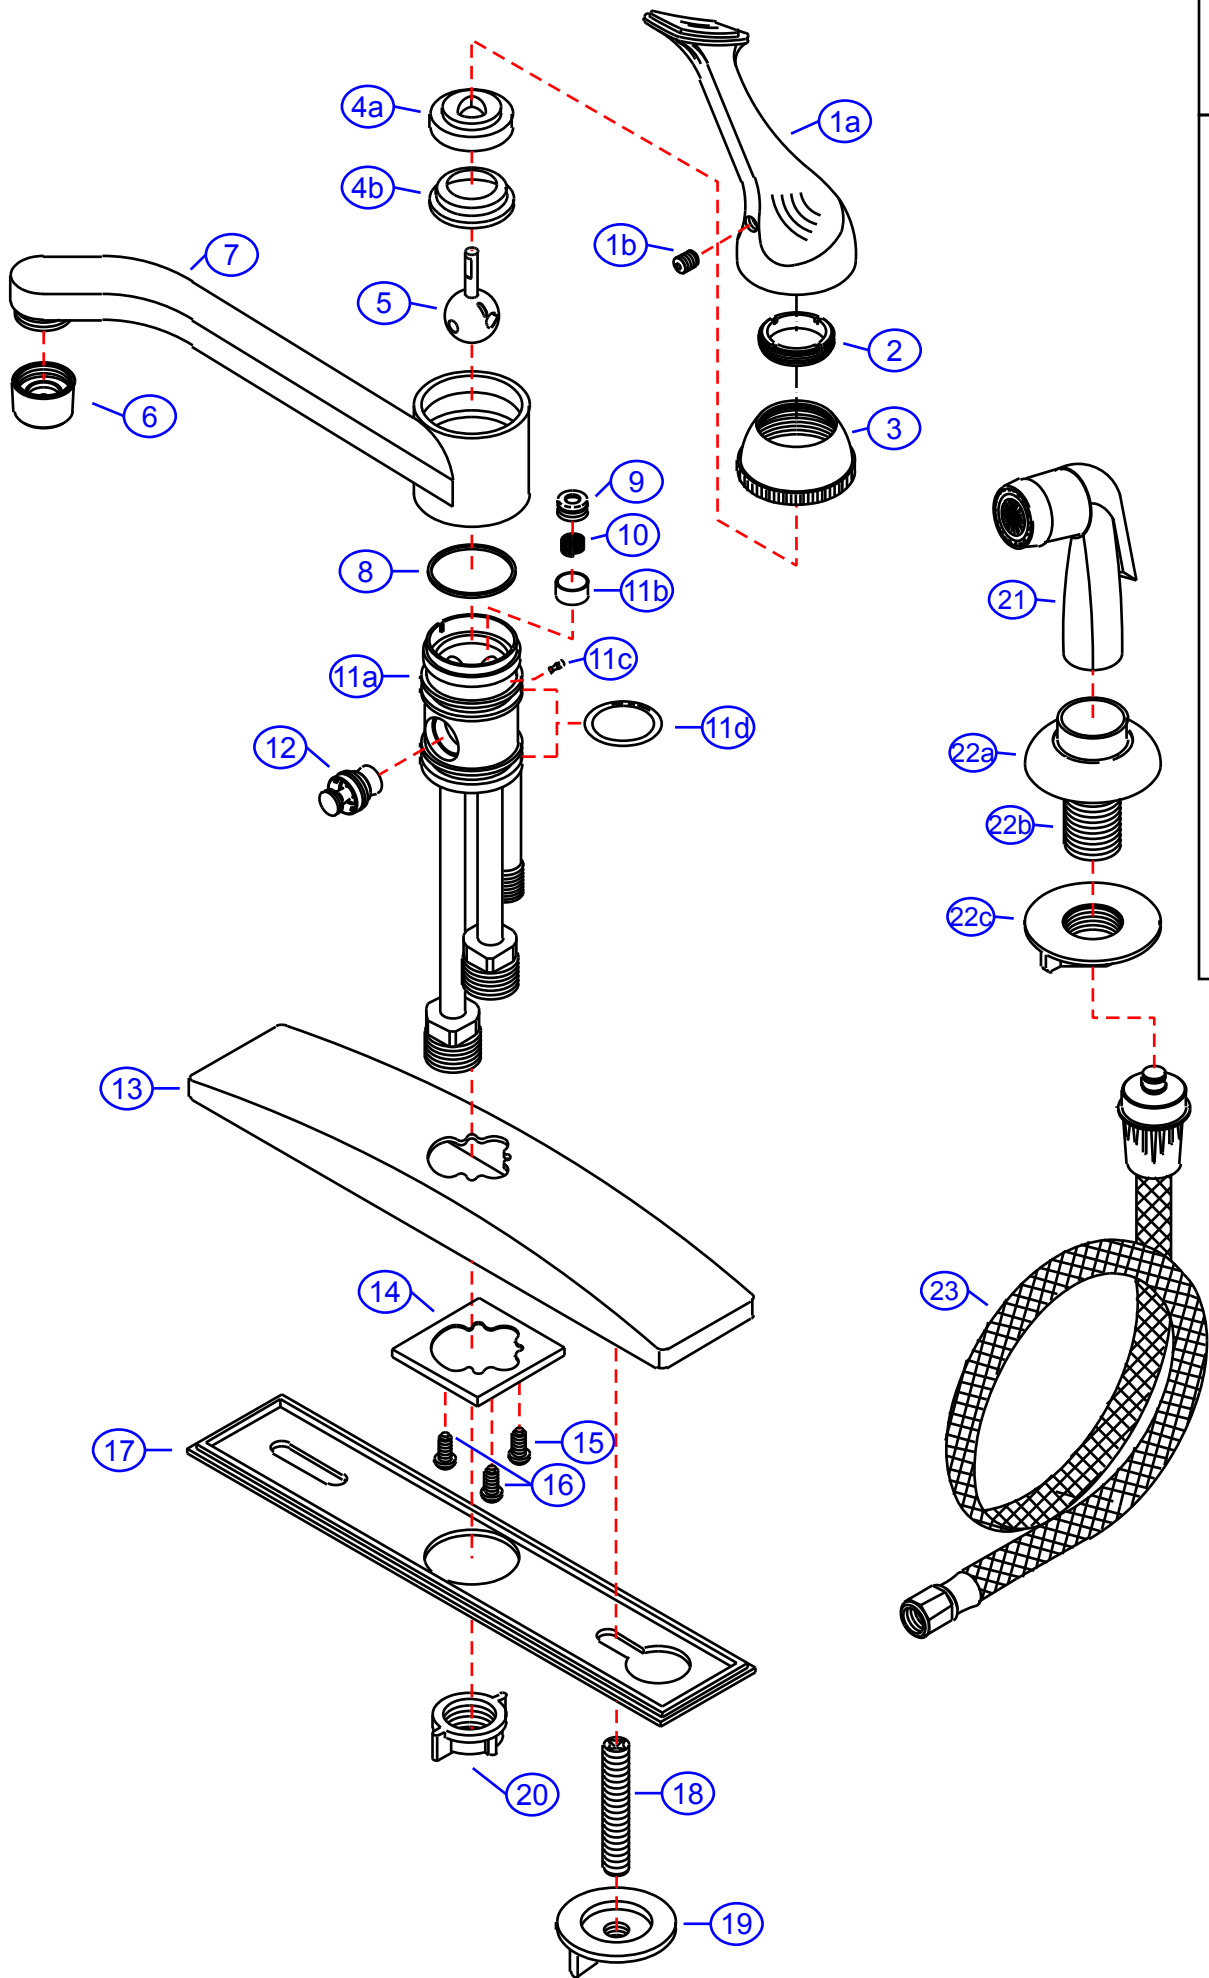

Model #	<b>317-1003</b>		
Series	External Sprayer		
Type	Single Control Kitchen		
Main Finish	Chrome		
Accent Finish	Black		
Valve	Ball (Washerless)		
By	SS		
Modified/Approved	1-29-04		
Fulfillment	xxxCP		

## External Sprayer Single Control Kitchen Faucet- CP

#	Description	Quantity	Part #	Finish
1	Handle (Assembled)	1	G-A50611CP	Chrome
1a	Handle	1	E-029003CP	Chrome
1b	Set Screw	1	E-008002	Metal
2	Adjusting Ring	1	E-104001	Brass
3	Cap	1	E-103000CP	Chrome
4	Cam Packing	1	EA-663000N	Plastic/Rubber
4a	Cam	1	E-201000*	Plastic
4b	Packing	1	E-102000N*	Rubber
5	Ball Assembly	1	E-040004	Metal
6	Aerator	1	E-500112NCP	Chrome
7	Spout	1	E-100009NCP*	Chrome
8	O-Ring	1	E-200000	Rubber
9	Seat	2	E-101000N	Rubber
10	Spring	2	E-005000	Metal
11	Valve (Assembled)	1	G-AXXXX *	Brass
11a	Valve Body	1	E-002019N*	Brass
11b	Seat & Spring Housing	2	E-106001*	Brass
11c	Pin	1	E-003000	Metal
11d	O-Ring	2	E-004008N	Rubber
12	Diverter	1	E-501011N	Brass
13	Cover Plate	1	G-00709CP	Chrome
14	Deck Plate Brace	1	E-120000	Metal
15	Deck Plate Screws	2	E-008136	Metal
16	Deck Plate Brace Screw	1	E-008036	Metal
17	Gasket	1	E-011015	Plastic
18	Mounting Bolt	2	E-017001ZN	Metal
19	Mounting Thumb Nut	2	E-009003	Plastic
20	Connector Thumb Nut	2	E-009018	Plastic
21	Sprayer (Black)	1	E-503001N	Plastic
22	Hose Nest (Assembled)	1	EA-504005CP	Chrome
22a	Hose Nest Collar	1	E-220001CP*	Chrome
22b	Hose Nest	1	E-017078*	Plastic
22c	Thumb Nut	1	E-009008*	Plastic
23	Hose	1	E-511000N	Hose