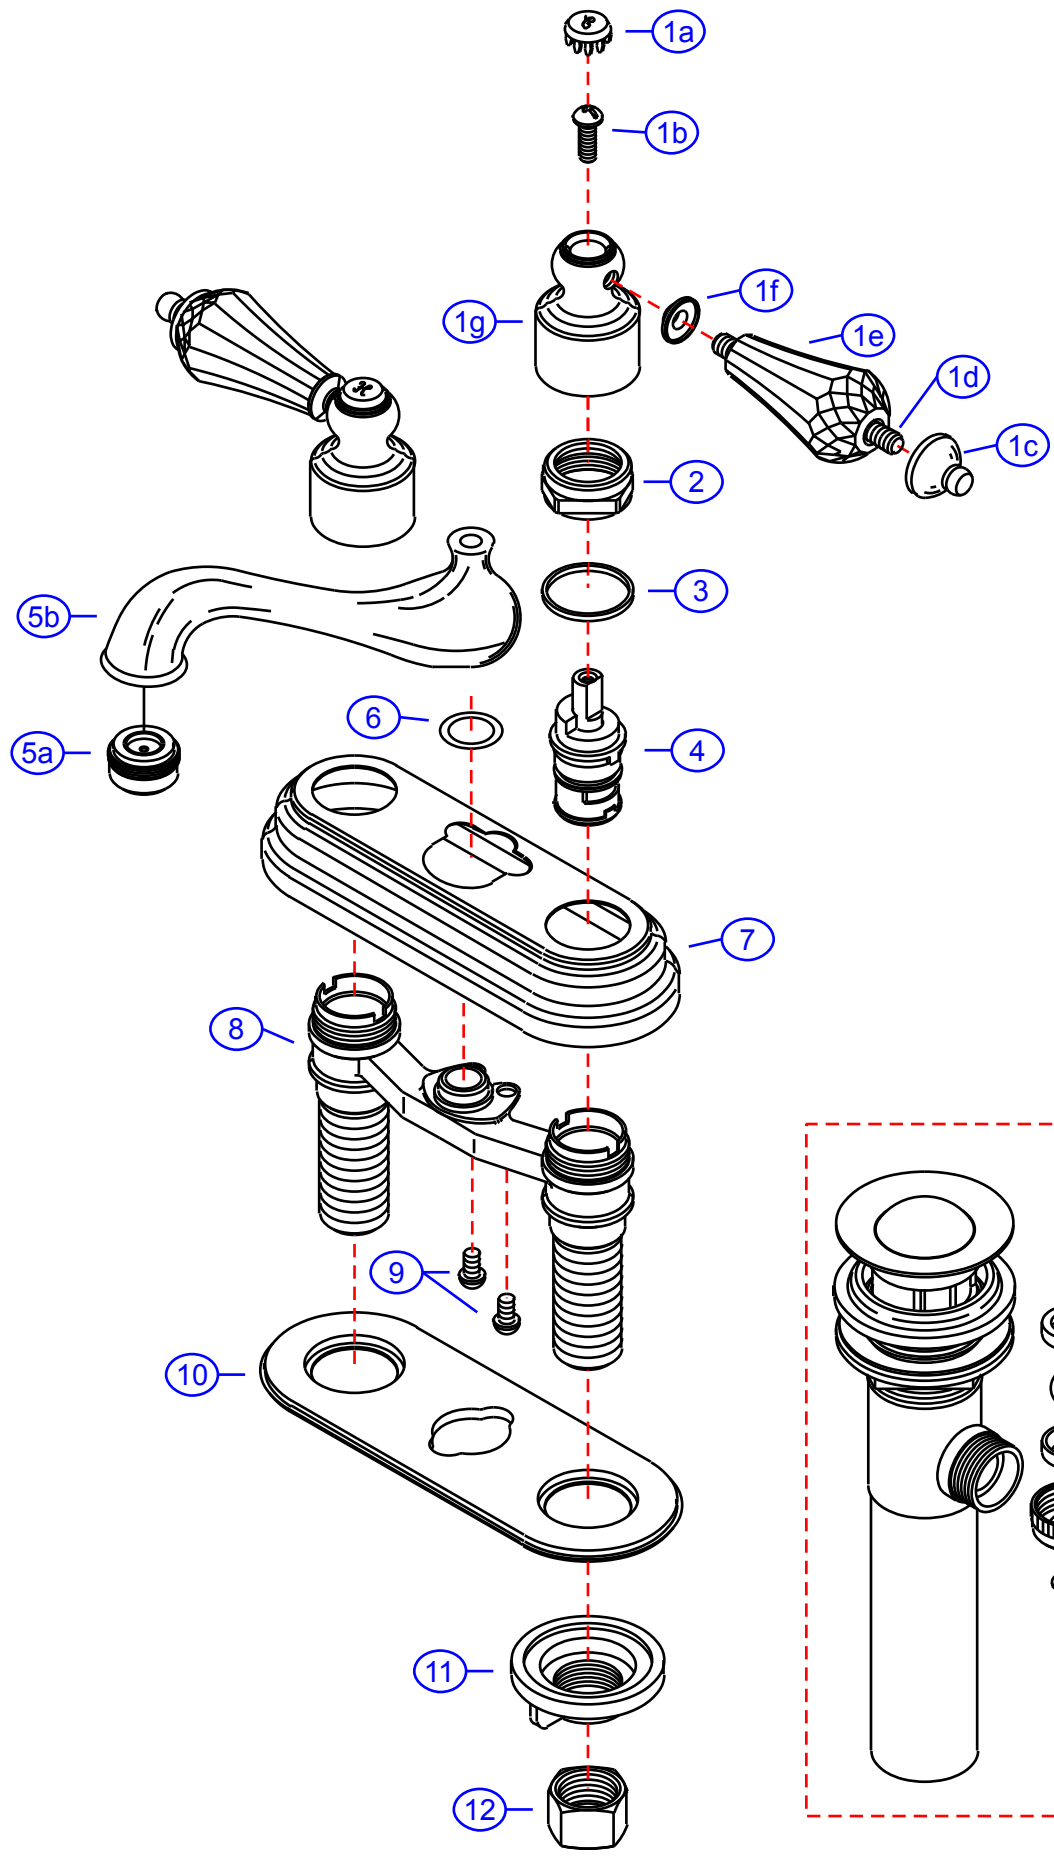

By	SS	Main Finish	18k Gold	Model #	102-C
Modified/Approved	12-19-03	Accent Finish	Acrylic	Series	Crystal
Fulfillment	xxxGP	Valve	Ceramic Disk	Type	4" Center Set Lav.

## Crystal 4" Center Set Lav- CD/GP

#	Description	Quantity	Part #	Finish
1	Crystal 4" Handle (Hot)	1	EA-662777HGP	Gold/Acrylic
	Crystal 4" Handle (Cold)	1	EA-662777CGP	Gold/Acrylic
1a	Cap "H"	1	E-206041HGP	Gold
	Cap "C"	1	E-206041CGP	Gold
1b	Screw	2	E-008044CP	Metal
1c	Handle Tip	2	E-109003GP	Gold
1d	Handle Rod	2	E-017045GP	Gold
1e	Handle (Crystal)	2	E-108034	Acrylic
1f	Spacer	2	E-107034GP	Gold
1g	Canopy (Hot)	1	E-018019HGP	Gold
	Canopy (Cold)	1	E-018019CGP	Gold
2	Retainer Nut	2	E-016002	Brass
3	Packing Ring	2	E-200013	Plastic
4	Cartridge (Hot)	1	E-507003NH	Ceramic Disc
	Cartridge (Cold)	1	E-507003NC	Ceramic Disc
5	Spout (Assembled)	1	EA-666605NGP	Gold
5a	Aerator	1	E-500013NGP	Gold
5b	Spout	1	E-100018NGP*	Gold
6	O-Ring	1	E-048047N	Rubber
7	Cover Plate	1	E-007053GP	Gold
8	Valve Body	1	E-002028N	Brass
9	Screw	2	E-008017CP	Chrome
10	Gasket	1	E-011012	Plastic
11	Thumb Screw	2	E-009007	Plastic
12	Connector Nuts	2	E-009016	Brass
13	Drain Kit (see "Drains" for parts)	1	EA-505039GP	Gold