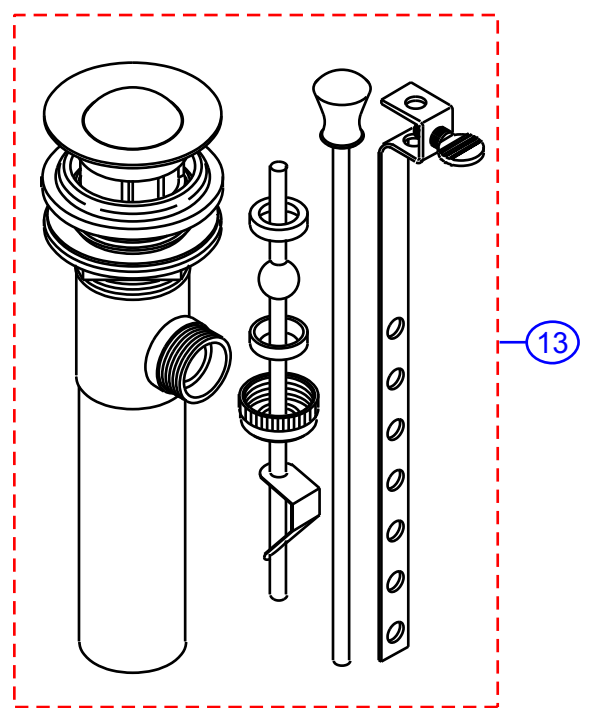

By	SS	Main Finish	18k Gold	Model #	102-C
Modified/Approved	12-19-03	Accent Finish	Acrylic	Series	Crystal
Fulfillment	xxxGP	Valve	Ceramic Disk	Type	4" Center Set Lav.

## Crystal 4" Center Set Lav- CD/GP

#	Description	Quantity	Part #	Finish
1	Crystal 4" Handle (Hot)	1	EA-662777HGP	Gold/Acrylic
	Crystal 4" Handle (Cold)	1	EA-662777CGP	Gold/Acrylic
1a	Cap "H"	1	E-206041HGP	Gold
	Cap "C"	1	E-206041CGP	Gold
1b	Screw	2	E-008044CP	Metal
1c	Handle Tip	2	E-109003GP	Gold
1d	Handle Rod	2	E-017045GP	Gold
1e	Handle (Crystal)	2	E-108034	Acrylic
1f	Spacer	2	E-107034GP	Gold
1g	Canopy (Hot)	1	E-018019HGP	Gold
	Canopy (Cold)	1	E-018019CGP	Gold
2	Retainer Nut	2	E-016002	Brass
3	Packing Ring	2	E-200013	Plastic
4	Cartridge (Hot)	1	E-507003NH	Ceramic Disc
	Cartridge (Cold)	1	E-507003NC	Ceramic Disc
5	Spout (Assembled)	1	EA-666605NGP	Gold
5a	Aerator	1	E-500013NGP	Gold
5b	Spout	1	E-100018NGP*	Gold
6	O-Ring	1	E-048047N	Rubber
7	Cover Plate	1	E-007053GP	Gold
8	Valve Body	1	E-002028N	Brass
9	Screw	2	E-008017CP	Chrome
10	Gasket	1	E-011012	Plastic
11	Thumb Screw	2	E-009007	Plastic
12	Connector Nuts	2	E-009016	Brass
13	Drain Kit (see "Drains" for parts)	1	EA-505039GP	Gold