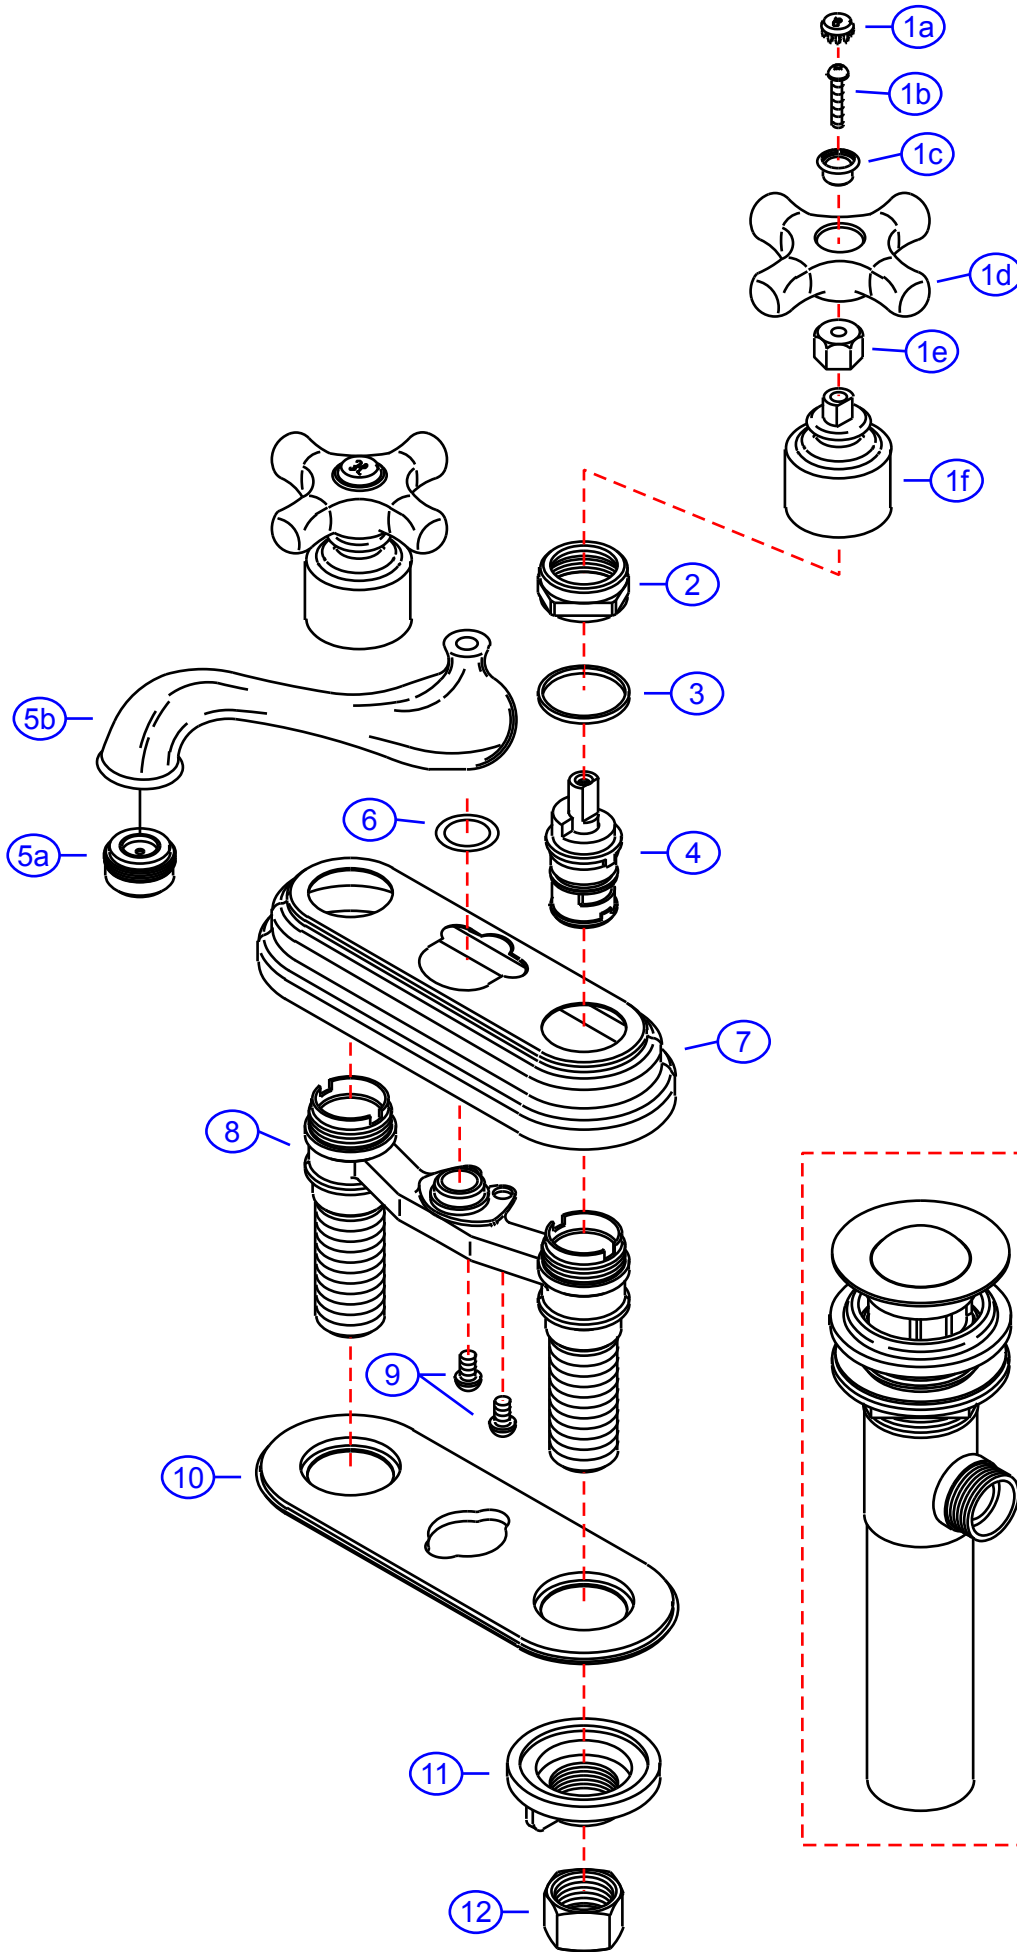

102-X

by Associated Marketing Concepts
 21624 Marilla Street, Chatsworth, CA 91311-4123
 (800) 270-4262 | (818) 678-1651 | FAX (818) 678-1655
 www.ambassador-amc.com

Ambassador
 FINE FAUCETS

By	SS	Main Finish	18k Gold	Model #	102-X
Modified/Approved	9-10-03	Accent Finish	White Porcelain	Series	Cross Handle
Fulfillment	F50CE201GW	Valve	Ceramic Disk	Type	4" Center Set Lav.

102-X

Cross Handle 4" Center Set Lav- CD/GP

#	Description	Quantity	Part #	Finish
1	Cross 4" Handle (Hot)	1	EA-662781HGP	Gold/Porcelain
	Cross 4" Handle (Cold)	1	EA-662781CGP	Gold/Porcelain
1a	Cap "H"	1	E-206041HGP	Gold
	Cap "C"	1	E-206041CGP	Gold
1b	Screw	2	E-008009CP	Chrome
1c	Cross Screw Housing	2	E-309000GP	Gold
1d	Handle (Cross)	2	E-108025WH	Porcelain
1e	Cross Stem Adapter	2	E-230001	Brass
1f	Canopy (Hot)	1	E-018154HGP	Gold
	Canopy (Cold)	1	E-018154CGP	Gold
2	Retainer Nut	2	E-016002	Brass
3	Packing Ring	2	E-200013	Plastic
4	Cartridge (Hot)	1	E-507003NH	Ceramic Disc
	Cartridge (Cold)	1	E-507003NC	Ceramic Disc
5	Spout (Assembled)	1	EA-666605NGP	Gold
5a	Aerator	1	E-500013NGP	Gold
5b	Spout	1	E-100018NGP*	Gold
6	O-Ring	1	E-048047N	Rubber
7	Cover Plate	1	E-007053GP	Gold
8	Valve Body	1	E-002028N	Brass
9	Screw	2	E-008017CP	Chrome
10	Gasket	1	E-011012	Plastic
11	Thumb Screw	2	E-009007	Plastic
12	Connector Nuts	2	E-009016	Brass
13	Drain Kit (see "Drains" for parts)	1	EA-505039GP	Gold