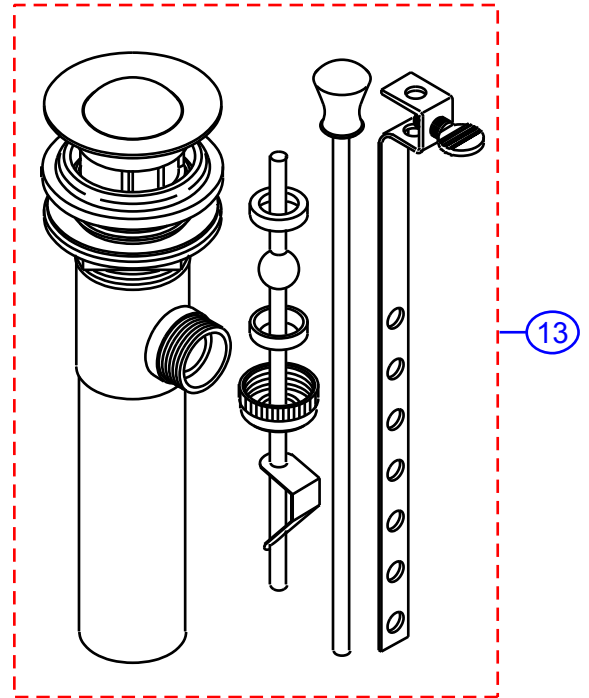

102-X

by Associated Marketing Concepts
 21624 Marilla Street, Chatsworth, CA 91311-4123
 (800) 270-4262 | (818) 678-1651 | FAX (818) 678-1655
 www.ambassador-amc.com

Ambassador
 FINE FAUCETS

By	SS	Main Finish	18k Gold	Model #	102-X
Modified/Approved	9-10-03	Accent Finish	White Porcelain	Series	Cross Handle
Fulfillment	F50CE201GW	Valve	Ceramic Disk	Type	4" Center Set Lav.

102-X

Cross Handle 4" Center Set Lav- CD/GP

#	Description	Quantity	Part #	Finish
1	Cross 4" Handle (Hot)	1	EA-662781HGP	Gold/Porcelain
	Cross 4" Handle (Cold)	1	EA-662781CGP	Gold/Porcelain
1a	Cap "H"	1	E-206041HGP	Gold
	Cap "C"	1	E-206041CGP	Gold
1b	Screw	2	E-008009CP	Chrome
1c	Cross Screw Housing	2	E-309000GP	Gold
1d	Handle (Cross)	2	E-108025WH	Porcelain
1e	Cross Stem Adapter	2	E-230001	Brass
1f	Canopy (Hot)	1	E-018154HGP	Gold
	Canopy (Cold)	1	E-018154CGP	Gold
2	Retainer Nut	2	E-016002	Brass
3	Packing Ring	2	E-200013	Plastic
4	Cartridge (Hot)	1	E-507003NH	Ceramic Disc
	Cartridge (Cold)	1	E-507003NC	Ceramic Disc
5	Spout (Assembled)	1	EA-666605NGP	Gold
5a	Aerator	1	E-500013NGP	Gold
5b	Spout	1	E-100018NGP*	Gold
6	O-Ring	1	E-048047N	Rubber
7	Cover Plate	1	E-007053GP	Gold
8	Valve Body	1	E-002028N	Brass
9	Screw	2	E-008017CP	Chrome
10	Gasket	1	E-011012	Plastic
11	Thumb Screw	2	E-009007	Plastic
12	Connector Nuts	2	E-009016	Brass
13	Drain Kit (see "Drains" for parts)	1	EA-505039GP	Gold