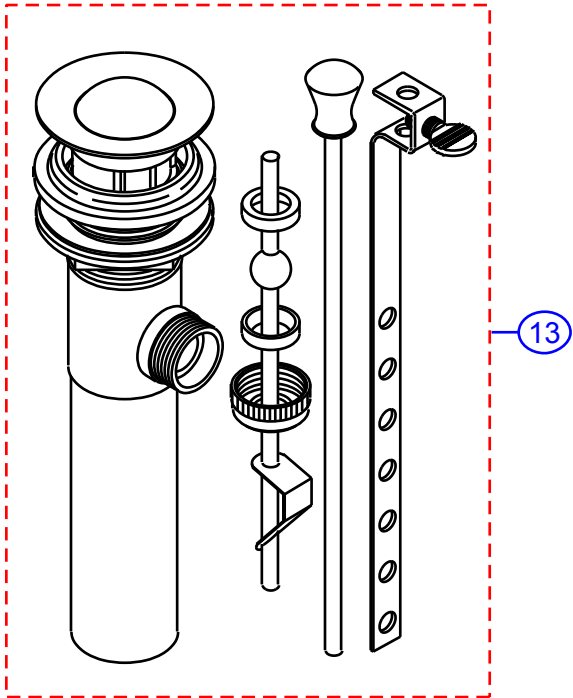

# 202-X

by Associated Marketing Concepts  
 21624 Marilla Street, Chatsworth, CA 91311-4123  
 (800) 270-4262 | (818) 678-1651 | FAX (818) 678-1655  
 www.ambassador-amc.com

By	SS	Main Finish	Chrome	Model #	<b>202-X</b>
Modified/Approved	9-10-03	Accent Finish	White Porcelain	Series	Cross Handle
Fulfillment	F50CE201CW	Valve	Ceramic Disk	Type	4" Center Set Lav.

## Cross Handle 4" Center Set Lav- CD/CP

#	Description	Quantity	Part #	Finish
1	Cross 4" Handle (Hot)	1	EA-662781HCP	Chrome/Porcelain
	Cross 4" Handle (Cold)	1	EA-662781CCP	Chrome/Porcelain
1a	Cap "H"	1	E-206041HCP	Chrome
	Cap "C"	1	E-206041CCP	Chrome
1b	Screw	2	E-008009CP	Chrome
1c	Cross Screw Housing	2	E-309000CP	Chrome
1d	Handle (Cross)	2	E-108025WH	Porcelain
1e	Cross Stem Adapter	2	E-230001	Brass
1f	Canopy (Hot)	1	E-018154HCP	Chrome
	Canopy (Cold)	1	E-018154CCP	Chrome
2	Retainer Nut	2	E-016002CP	Chrome
3	Packing Ring	2	E-200013	Plastic
4	Cartridge (Hot)	1	E-507003NH	Ceramic Disc
	Cartridge (Cold)	1	E-507003NC	Ceramic Disc
5	Spout (Assembled)	1	EA-666605NCP	Chrome
5a	Aerator	1	E-500013NCP	Chrome
5b	Spout	1	E-100018NCP*	Chrome
6	O-Ring	1	E-048047N	Rubber
7	Cover Plate	1	E-007053CP	Chrome
8	Valve Body	1	E-002028N	Brass
9	Screw	2	E-008017CP	Chrome
10	Gasket	1	E-011012	Plastic
11	Thumb Screw	2	E-009007	Plastic
12	Connector Nuts	2	E-009016	Brass
13	Drain Kit (see "Drains" for parts)	1	EA-505039CP	Chrome