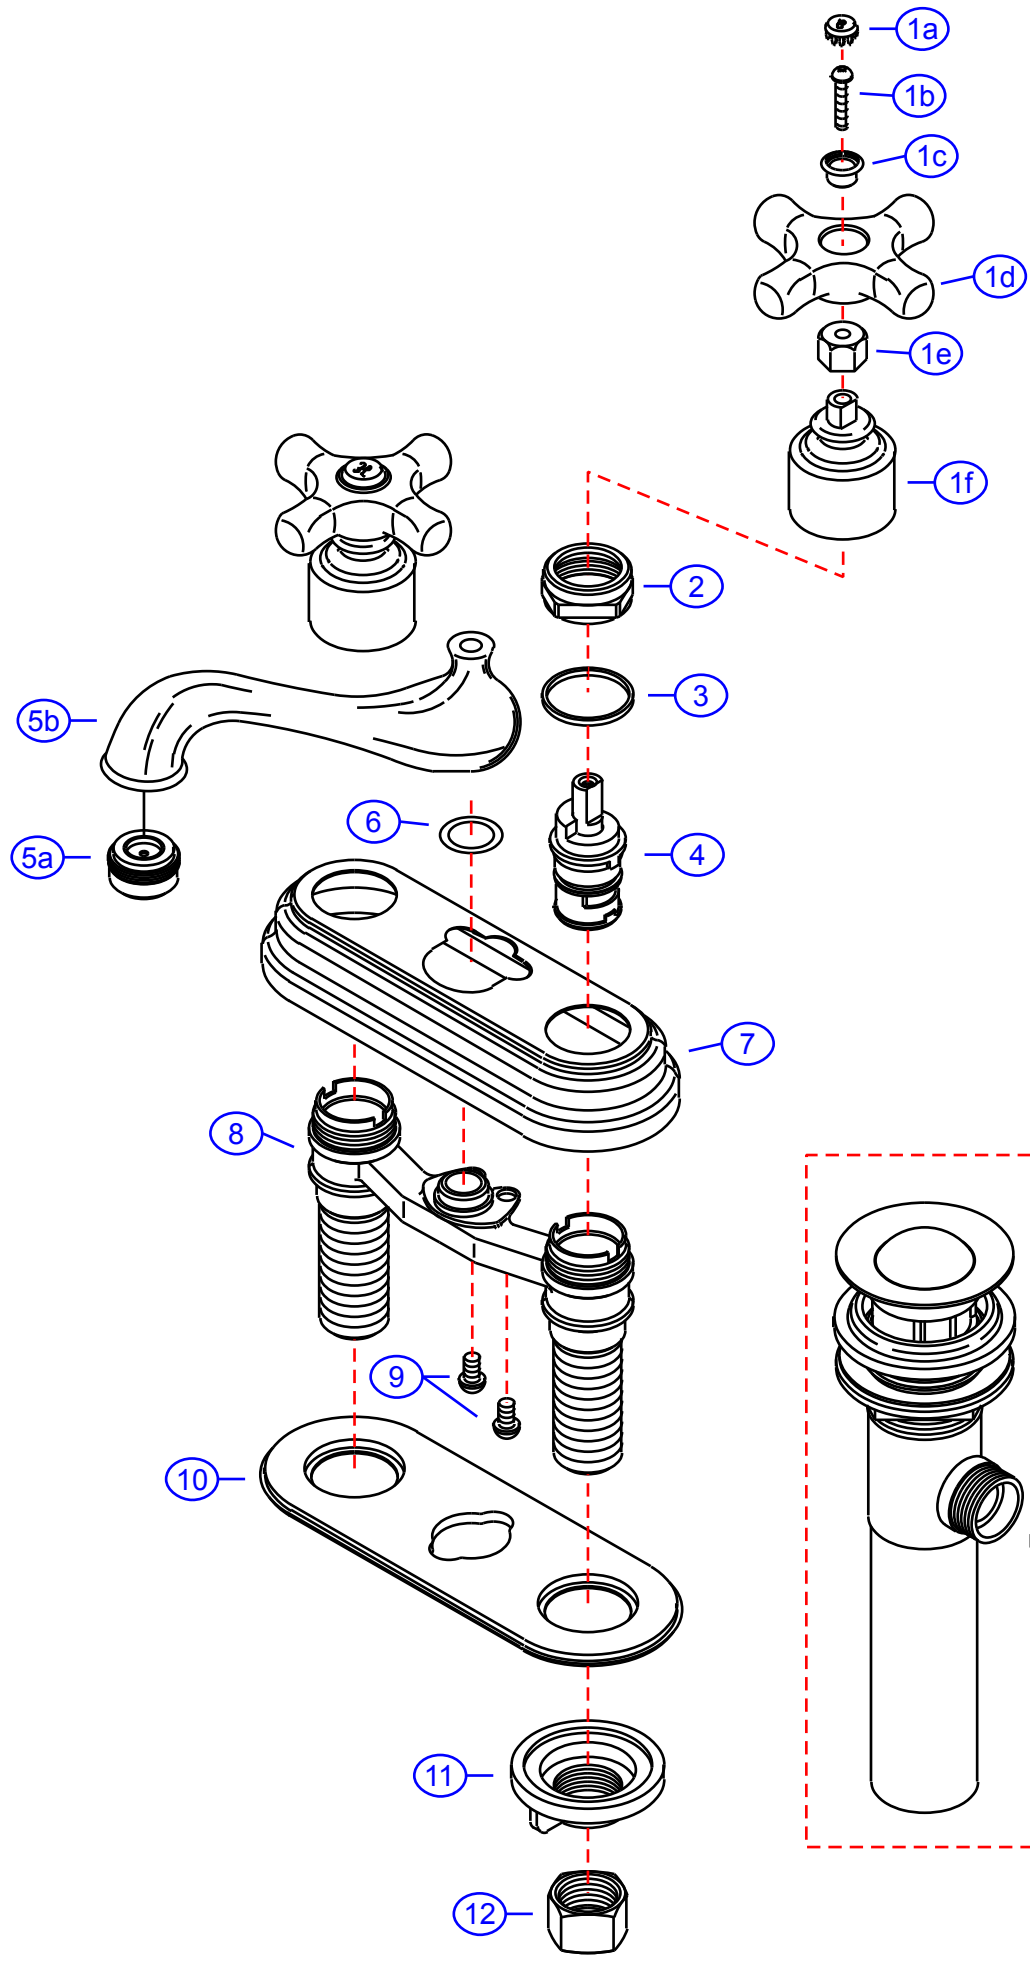

# 202-X

by Associated Marketing Concepts  
 21624 Marilla Street, Chatsworth, CA 91311-4123  
 (800) 270-4262 | (818) 678-1651 | FAX (818) 678-1655  
 www.ambassador-amc.com

By	SS	Main Finish	Chrome	Model #	<b>202-X</b>
Modified/Approved	9-10-03	Accent Finish	White Porcelain	Series	Cross Handle
Fulfillment	F50CE201CW	Valve	Ceramic Disk	Type	4" Center Set Lav.

# 202-X

## Cross Handle 4" Center Set Lav- CD/CP

#	Description	Quantity	Part #	Finish
1	Cross 4" Handle (Hot)	1	EA-662781HCP	Chrome/Porcelain
	Cross 4" Handle (Cold)	1	EA-662781CCP	Chrome/Porcelain
1a	Cap "H"	1	E-206041HCP	Chrome
	Cap "C"	1	E-206041CCP	Chrome
1b	Screw	2	E-008009CP	Chrome
1c	Cross Screw Housing	2	E-309000CP	Chrome
1d	Handle (Cross)	2	E-108025WH	Porcelain
1e	Cross Stem Adapter	2	E-230001	Brass
1f	Canopy (Hot)	1	E-018154HCP	Chrome
	Canopy (Cold)	1	E-018154CCP	Chrome
2	Retainer Nut	2	E-016002CP	Chrome
3	Packing Ring	2	E-200013	Plastic
4	Cartridge (Hot)	1	E-507003NH	Ceramic Disc
	Cartridge (Cold)	1	E-507003NC	Ceramic Disc
5	Spout (Assembled)	1	EA-666605NCP	Chrome
5a	Aerator	1	E-500013NCP	Chrome
5b	Spout	1	E-100018NCP*	Chrome
6	O-Ring	1	E-048047N	Rubber
7	Cover Plate	1	E-007053CP	Chrome
8	Valve Body	1	E-002028N	Brass
9	Screw	2	E-008017CP	Chrome
10	Gasket	1	E-011012	Plastic
11	Thumb Screw	2	E-009007	Plastic
12	Connector Nuts	2	E-009016	Brass
13	Drain Kit (see "Drains" for parts)	1	EA-505039CP	Chrome