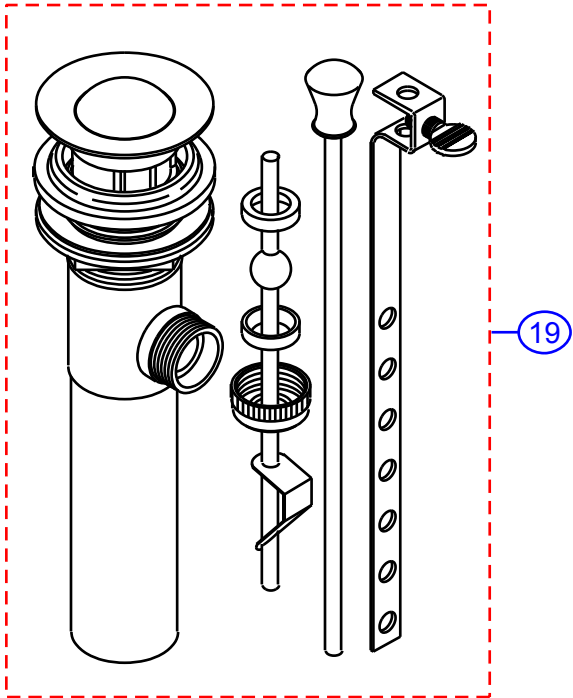

402-P

by Associated Marketing Concepts
 21624 Marilla Street, Chatsworth, CA 91311-4123
 (800) 270-4262 | (818) 678-1651 | FAX (818) 678-1655
 www.ambassador-amc.com

By	SS	Main Finish	Chrome	Model #	402-P
Modified/Approved	4-5-04	Accent Finish	18k Gold	Series	Cleopatra
Fulfillment	F40C5200CG	Valve	Ceramic Disk	Type	4" Center Set Lav.

402-P

Cleopatra 4" Center Set Lav- CD/CG

#	Description	Quantity	Part #	Finish
1	Handle Tip	2	E-108041GP	Gold
2	Handle Canopy	2	E-018052CP	Chrome
3	Red Plug	1	E-028046H	Rubber
	Blue Plug	1	E-028046C	Rubber
4	Set Screw	2	E-008003	Metal
5	Screw	2	E-008044CP	Chrome
6	Adapter (Hot)	1	E-110114H	Plastic
	Adapter (Cold)	1	E-110114C	Plastic
7	Retainer Nut	2	E-016002CP	Chrome
8	Cartridge (Hot)	1	E-507003NH	Ceramic Disk
	Cartridge (Cold)	1	E-507003NC	Ceramic Disk
9	Packing Ring	2	E-200013	Plastic
10	Cover Plate	1	E-007034CP	Chrome
11	Valve Body	1	E-044281N	Brass
12	Aerator	1	E-500219NGP	Gold
13	Gasket	1	E-011038	Plastic
14	Thumb Nut	2	E-009007	Plastic
15	Connector Nuts	2	E-009016	Brass
16	Bottom Plate	1	E-223007CP	Chrome
17	Screw	2	E-008017CP	Chrome
18	Allen Key	1	E-031000	Metal
19	Drain Kit (see "Drains" for parts)	1	EA-505039CG	Chrome/Gold