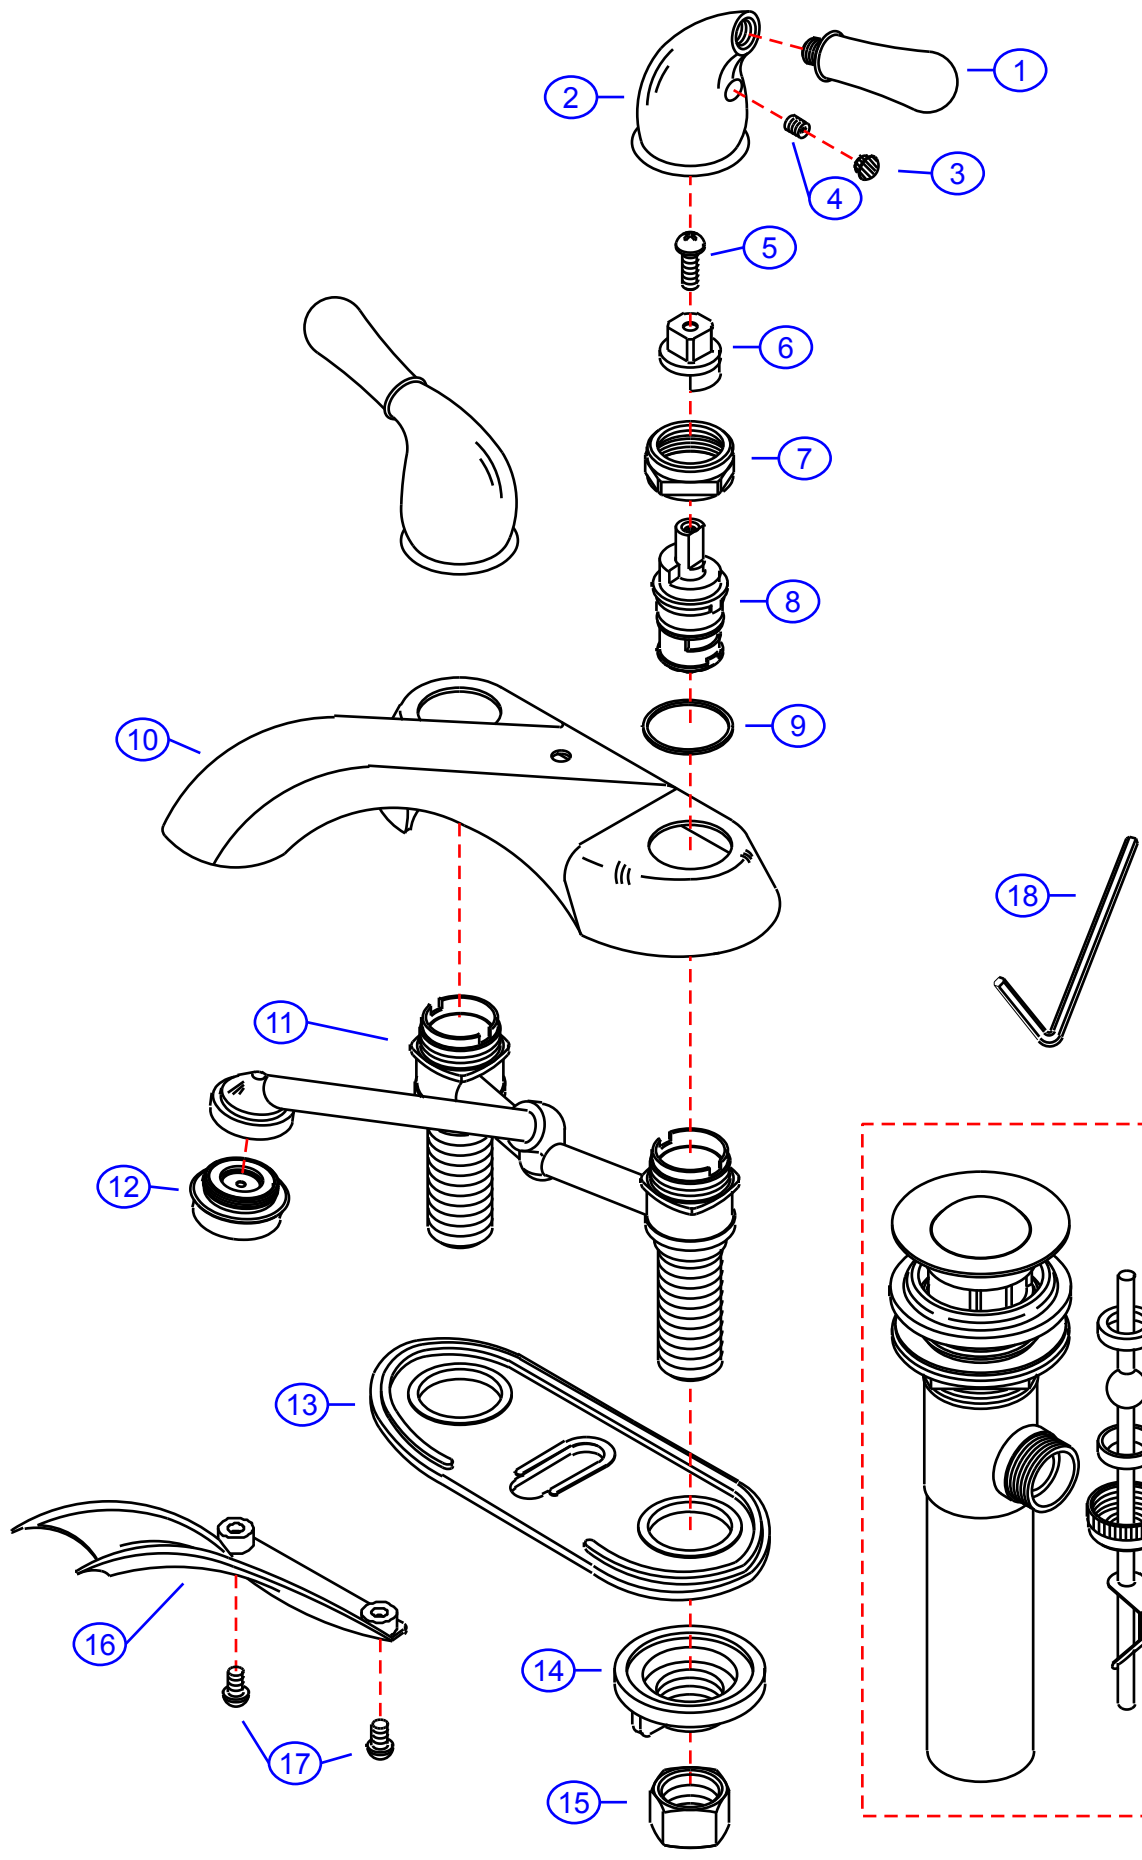

402-P

by Associated Marketing Concepts
 21624 Marilla Street, Chatsworth, CA 91311-4123
 (800) 270-4262 | (818) 678-1651 | FAX (818) 678-1655
 www.ambassador-amc.com

By	SS	Main Finish	Chrome	Model #	402-P
Modified/Approved	4-5-04	Accent Finish	18k Gold	Series	Cleopatra
Fulfillment	F40C5200CG	Valve	Ceramic Disk	Type	4" Center Set Lav.

402-P

Cleopatra 4" Center Set Lav- CD/CG

#	Description	Quantity	Part #	Finish
1	Handle Tip	2	E-108041GP	Gold
2	Handle Canopy	2	E-018052CP	Chrome
3	Red Plug	1	E-028046H	Rubber
	Blue Plug	1	E-028046C	Rubber
4	Set Screw	2	E-008003	Metal
5	Screw	2	E-008044CP	Chrome
6	Adapter (Hot)	1	E-110114H	Plastic
	Adapter (Cold)	1	E-110114C	Plastic
7	Retainer Nut	2	E-016002CP	Chrome
8	Cartridge (Hot)	1	E-507003NH	Ceramic Disk
	Cartridge (Cold)	1	E-507003NC	Ceramic Disk
9	Packing Ring	2	E-200013	Plastic
10	Cover Plate	1	E-007034CP	Chrome
11	Valve Body	1	E-044281N	Brass
12	Aerator	1	E-500219NGP	Gold
13	Gasket	1	E-011038	Plastic
14	Thumb Nut	2	E-009007	Plastic
15	Connector Nuts	2	E-009016	Brass
16	Bottom Plate	1	E-223007CP	Chrome
17	Screw	2	E-008017CP	Chrome
18	Allen Key	1	E-031000	Metal
19	Drain Kit (see "Drains" for parts)	1	EA-505039CG	Chrome/Gold