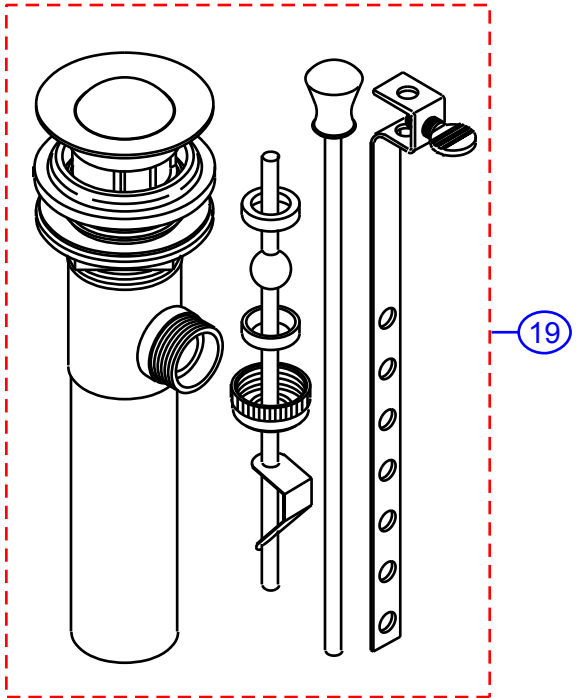

402-Q

by Associated Marketing Concepts
 21624 Marilla Street, Chatsworth, CA 91311-4123
 (800) 270-4262 | (818) 678-1651 | FAX (818) 678-1655
 www.ambassador-amc.com

By	SS	Main Finish	Chrome	Model #	402-Q
Modified/Approved	4-5-04	Accent Finish	None	Series	Cleopatra
Fulfillment	F40C5200CP	Valve	Ceramic Disk	Type	4" Center Set Lav.

19

402-Q

Cleopatra 4" Center Set Lav- CD/CP

#	Description	Quantity	Part #	Finish
1	Handle Tip	2	E-108041CP	Chrome
2	Handle Canopy	2	E-018052CP	Chrome
3	Red Plug	1	E-028046H	Rubber
	Blue Plug	1	E-028046C	Rubber
4	Set Screw	2	E-008003	Metal
5	Screw	2	E-008044CP	Chrome
6	Adapter (Hot)	1	E-110114H	Plastic
	Adapter (Cold)	1	E-110114C	Plastic
7	Retainer Nut	2	E-016002CP	Chrome
8	Cartridge (Hot)	1	E-507003NH	Ceramic Disk
	Cartridge (Cold)	1	E-507003NC	Ceramic Disk
9	Packing Ring	2	E-200013	Plastic
10	Cover Plate	1	E-007034CP	Chrome
11	Valve Body	1	E-044281N	Brass
12	Aerator	1	E-500219NCP	Chrome
13	Gasket	1	E-011038	Plastic
14	Thumb Nut	2	E-009007	Plastic
15	Connector Nuts	2	E-009016	Brass
16	Bottom Plate	1	E-223007CP	Chrome
17	Screw	2	E-008017CP	Chrome
18	Allen Key	1	E-031000	Metal
19	Drain Kit (see "Drains" for parts)	1	EA-505039CP	Chrome