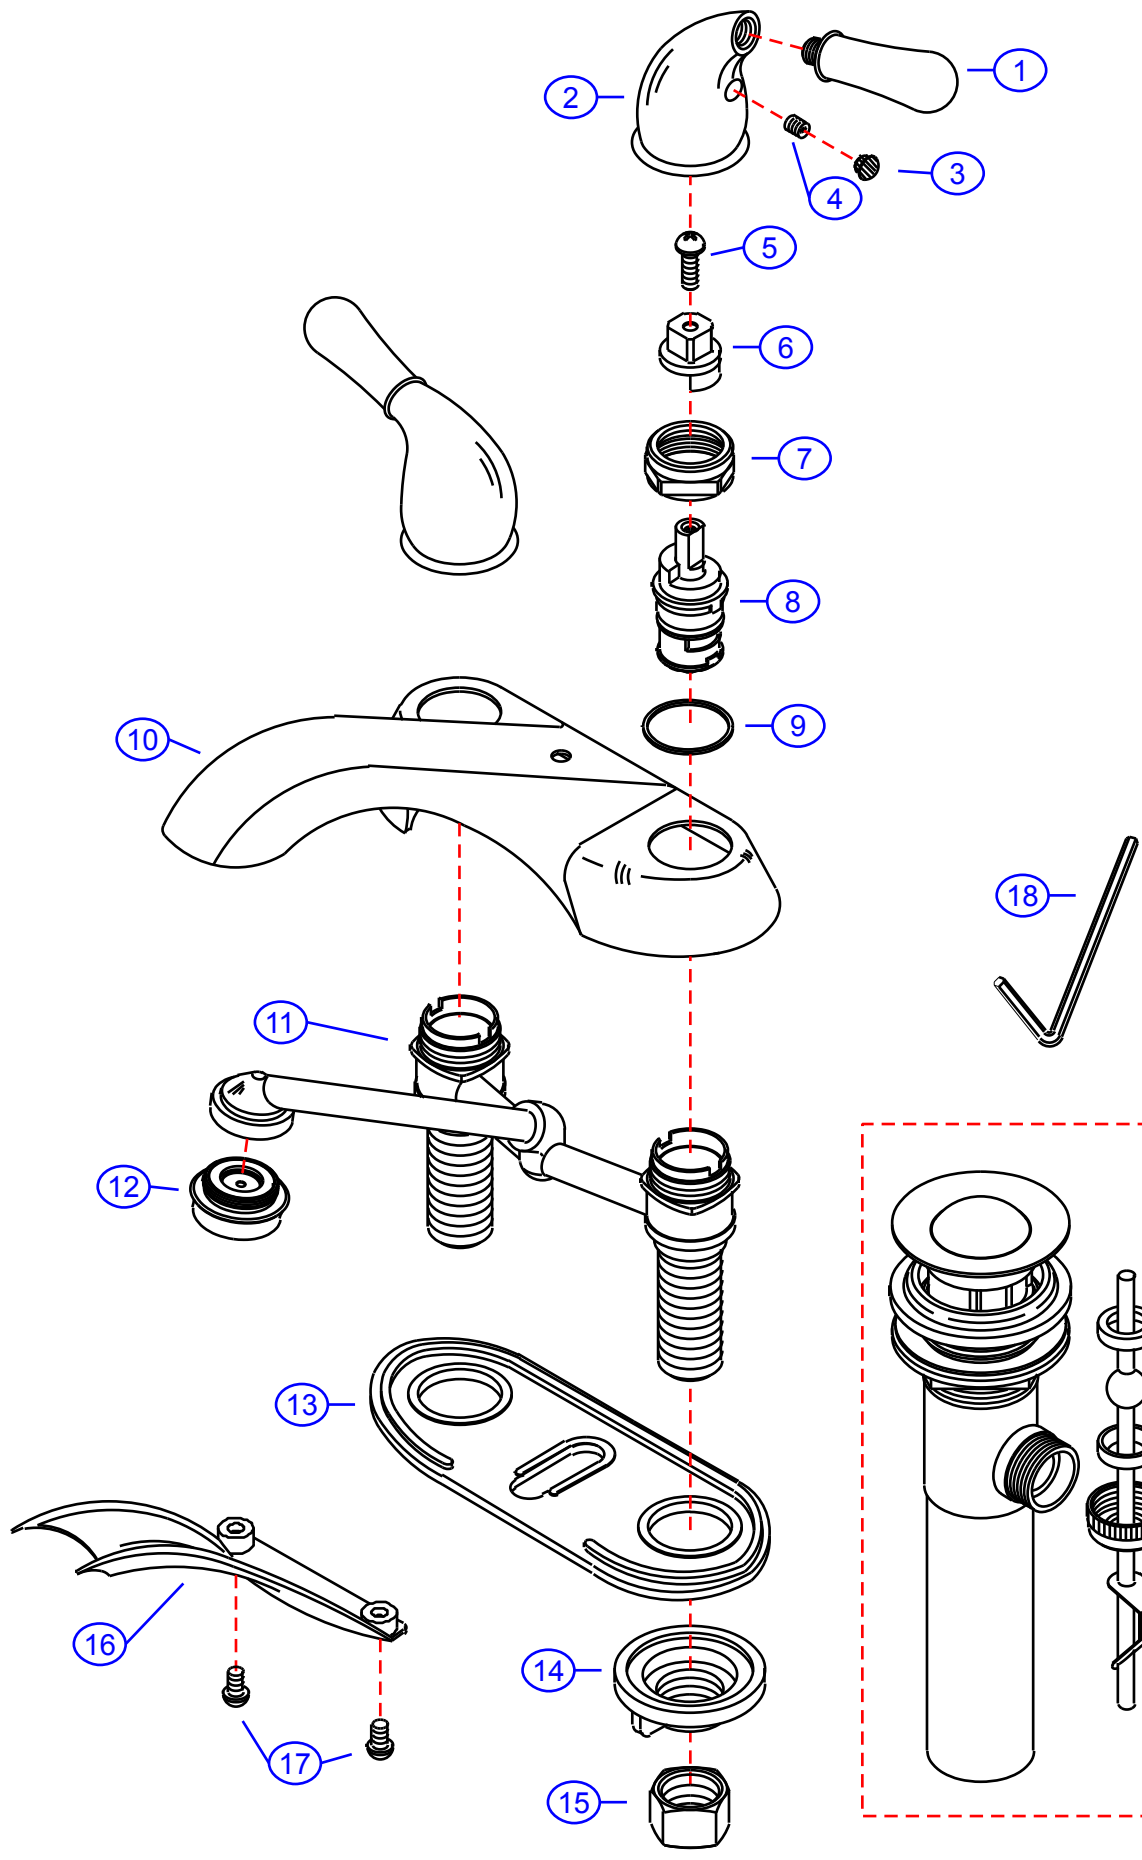

402-Q

by Associated Marketing Concepts
 21624 Marilla Street, Chatsworth, CA 91311-4123
 (800) 270-4262 | (818) 678-1651 | FAX (818) 678-1655
 www.ambassador-amc.com

By	SS	Main Finish	Chrome	Model #	402-Q
Modified/Approved	4-5-04	Accent Finish	None	Series	Cleopatra
Fulfillment	F40C5200CP	Valve	Ceramic Disk	Type	4" Center Set Lav.

19

402-Q

Cleopatra 4" Center Set Lav- CD/CP

#	Description	Quantity	Part #	Finish
1	Handle Tip	2	E-108041CP	Chrome
2	Handle Canopy	2	E-018052CP	Chrome
3	Red Plug	1	E-028046H	Rubber
	Blue Plug	1	E-028046C	Rubber
4	Set Screw	2	E-008003	Metal
5	Screw	2	E-008044CP	Chrome
6	Adapter (Hot)	1	E-110114H	Plastic
	Adapter (Cold)	1	E-110114C	Plastic
7	Retainer Nut	2	E-016002CP	Chrome
8	Cartridge (Hot)	1	E-507003NH	Ceramic Disk
	Cartridge (Cold)	1	E-507003NC	Ceramic Disk
9	Packing Ring	2	E-200013	Plastic
10	Cover Plate	1	E-007034CP	Chrome
11	Valve Body	1	E-044281N	Brass
12	Aerator	1	E-500219NCP	Chrome
13	Gasket	1	E-011038	Plastic
14	Thumb Nut	2	E-009007	Plastic
15	Connector Nuts	2	E-009016	Brass
16	Bottom Plate	1	E-223007CP	Chrome
17	Screw	2	E-008017CP	Chrome
18	Allen Key	1	E-031000	Metal
19	Drain Kit (see "Drains" for parts)	1	EA-505039CP	Chrome