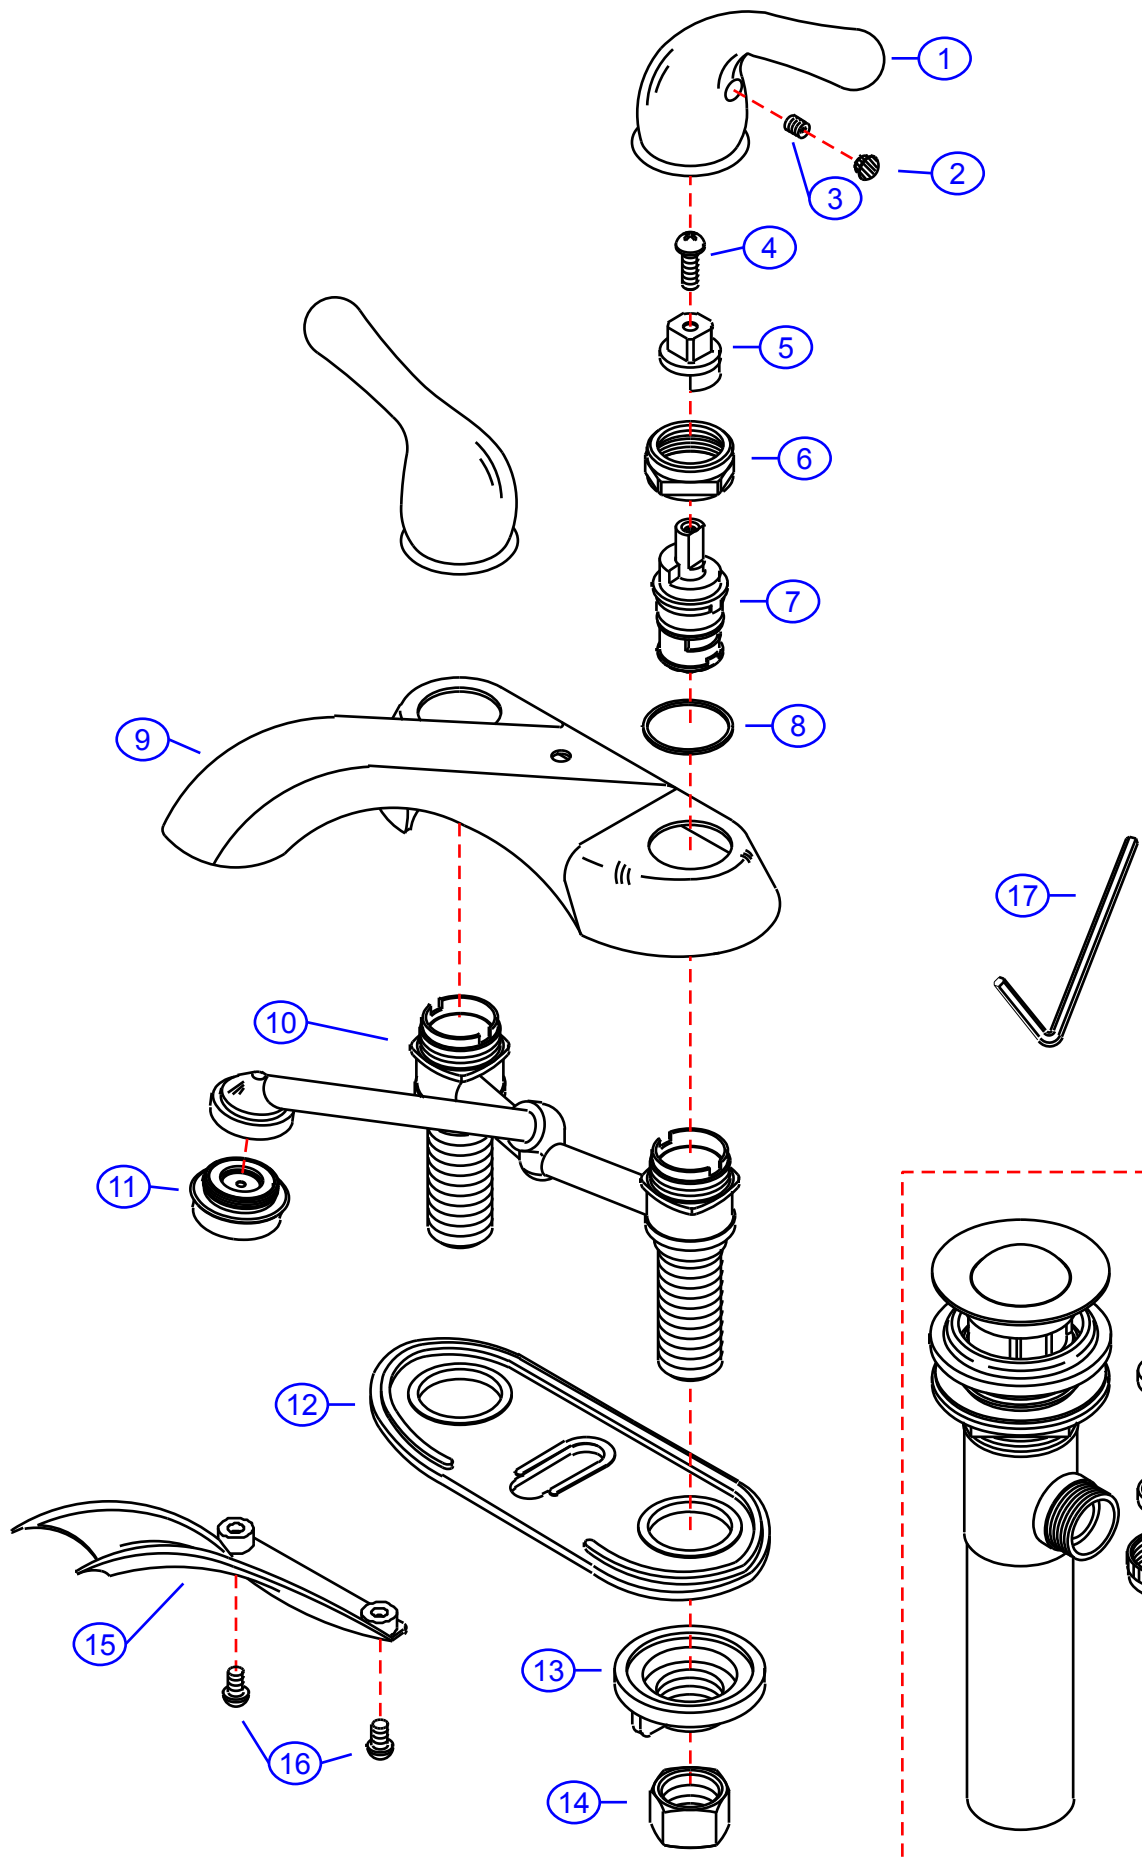

# 402-Q

(1-part)

by Associated Marketing Concepts  
 21624 Marilla Street, Chatsworth, CA 91311-4123  
 (800) 270-4262 | (818) 678-1651 | FAX (818) 678-1655  
 www.ambassador-amc.com

Model #	<b>402-Q (1-part)</b>		
Series	Cleopatra		
Type	4" Center Set Lav.		
Main Finish	Chrome		
Accent Finish	None		
Valve	Ceramic Disk		
By	SS		
Modified/Approved	12-19-03		
Fulfillment	xxxCP		

# 402-Q (1-part)

## Cleopatra 4" Center Set Lav- CD/CP

#	Description	Quantity	Part #	Finish
1	Handle	2	E-029032CP	Chrome
2	Red Plug	1	E-028046H	Rubber
	Blue Plug	1	E-028046C	Rubber
3	Set Screw	2	E-008003	Metal
4	Screw	2	E-008044CP	Chrome
5	Adapter (Hot)	1	E-110114H	Plastic
	Adapter (Cold)	1	E-110114C	Plastic
6	Retainer Nut	2	E-016002CP	Chrome
7	Cartridge (Hot)	1	E-507003NH	Ceramic Disc
	Cartridge (Cold)	1	E-507003NC	Ceramic Disc
8	Packing Ring	2	E-200013	Plastic
9	Cover Plate	1	E-007034CP	Chrome
10	Valve Body	1	E-044281N	Brass
11	Aerator	1	E-500219NCP	Chrome
12	Gasket	1	E-011038	Plastic
13	Thumb Nut	2	E-009007	Plastic
14	Connector Nuts	2	E-009016	Brass
15	Bottom Plate	1	E-223007CP	Chrome
16	Screw	2	E-008017	Chrome
17	Allen Key	1	E-031000	Metal
18	Drain Kit (see "Drains" for parts)	1	EA-505039CP	Chrome