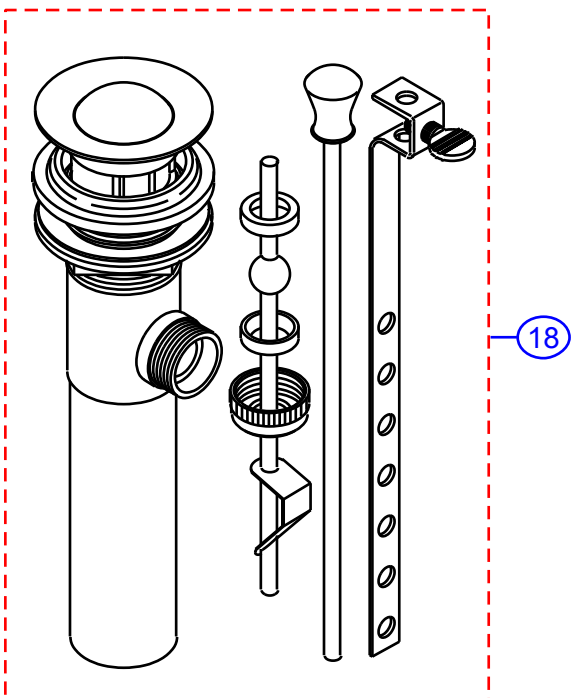

# 402-Q

(1-part)

by Associated Marketing Concepts  
 21624 Marilla Street, Chatsworth, CA 91311-4123  
 (800) 270-4262 | (818) 678-1651 | FAX (818) 678-1655  
 www.ambassador-amc.com

Model #	<b>402-Q (1-part)</b>		
Series	Cleopatra		
Type	4" Center Set Lav.		
Main Finish	Chrome		
Accent Finish	None		
Valve	Ceramic Disk		
By	SS		
Modified/Approved	12-19-03		
Fulfillment	xxxCP		

# 402-Q (1-part)

## Cleopatra 4" Center Set Lav- CD/CP

#	Description	Quantity	Part #	Finish
1	Handle	2	E-029032CP	Chrome
2	Red Plug	1	E-028046H	Rubber
	Blue Plug	1	E-028046C	Rubber
3	Set Screw	2	E-008003	Metal
4	Screw	2	E-008044CP	Chrome
5	Adapter (Hot)	1	E-110114H	Plastic
	Adapter (Cold)	1	E-110114C	Plastic
6	Retainer Nut	2	E-016002CP	Chrome
7	Cartridge (Hot)	1	E-507003NH	Ceramic Disc
	Cartridge (Cold)	1	E-507003NC	Ceramic Disc
8	Packing Ring	2	E-200013	Plastic
9	Cover Plate	1	E-007034CP	Chrome
10	Valve Body	1	E-044281N	Brass
11	Aerator	1	E-500219NCP	Chrome
12	Gasket	1	E-011038	Plastic
13	Thumb Nut	2	E-009007	Plastic
14	Connector Nuts	2	E-009016	Brass
15	Bottom Plate	1	E-223007CP	Chrome
16	Screw	2	E-008017	Chrome
17	Allen Key	1	E-031000	Metal
18	Drain Kit (see "Drains" for parts)	1	EA-505039CP	Chrome