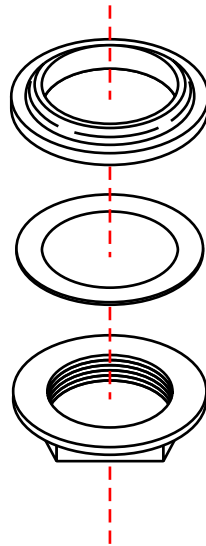

Wrong Lift-Rod Strap
(should be plastic)

1a

1b

2

15a

15b

3

4

12

EA-505004CP

by Associated Marketing Concepts
21624 Marilla Street, Chatsworth, CA 91311-4123
(800) 270-4262 • (818) 678-1651 • FAX (818) 678-1655
www.ambassador-amc.com

By	SS	Main Finish	Chrome
Modified/Approved	5-3-06	Accent Finish	None
Fulfillment	A505004CP	Valve	N/A
Model #	EA-505004CP		
Series	Plastic		
Type	Pop-Up Drain Kit		

EA-505004CP

Pop-Up Drain Kit- Short/CP

#	Description	Quantity	Part #	Finish
1	Stopper w/O-Ring	1		
1a	Stopper	1		
1b	O-Ring	1		
2	Plunger	1		
3	Flange	1		
4	Washer	1		
5	Friction Ring	1		
6	Lock Nut	1		
7	Body	1		
8	Tailpipe	1		
9	Packing Ring	1		
10	Packing Ring	1		
11	Pivot Ball Nut	1		
12	Pivot Rod	1		
13	Spring Clip	1		
14	Lift Rod Strap w/Thumb Screw	1		
14a	Lift Rod Strap	1		
14b	Thumb Screw	1		
15	Lift Rod	1		
15a	Lift Rod Knob	1		
15b	Lift Rod Shaft	1		