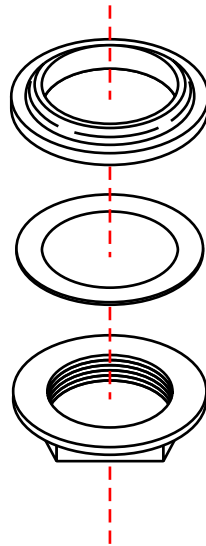

Wrong Lift-Rod Strap
(should be plastic)

1a

1b

2

15a

15b

3

4

12

EA-505004PB

by Associated Marketing Concepts
21624 Marilla Street, Chatsworth, CA 91311-4123
(800) 270-4262 • (818) 678-1651 • FAX (818) 678-1655
www.ambassador-amc.com

Ambassador
FINE FAUCETS

By	SS	Main Finish	Polished Brass	Model #	EA-505004PB
Modified/Approved	5-3-06	Accent Finish	None	Series	
Fulfillment	A505004PB	Valve	N/A	Type	Pop-Up Drain Kit

EA-505004PB

Pop-Up Drain Kit- Short/PB

#	Description	Quantity	Part #	Finish
1	Stopper w/O-Ring	1		
1a	Stopper	1		
1b	O-Ring	1		
2	Plunger	1		
3	Flange	1		
4	Washer	1		
5	Friction Ring	1		
6	Lock Nut	1		
7	Body	1		
8	Tailpipe	1		
9	Packing Ring	1		
10	Packing Ring	1		
11	Pivot Ball Nut	1		
12	Pivot Rod	1		
13	Spring Clip	1		
14	Lift Rod Strap w/Thumb Screw	1		
14a	Lift Rod Strap	1		
14b	Thumb Screw	1		
15	Lift Rod	1		
15a	Lift Rod Knob	1		
15b	Lift Rod Shaft	1		