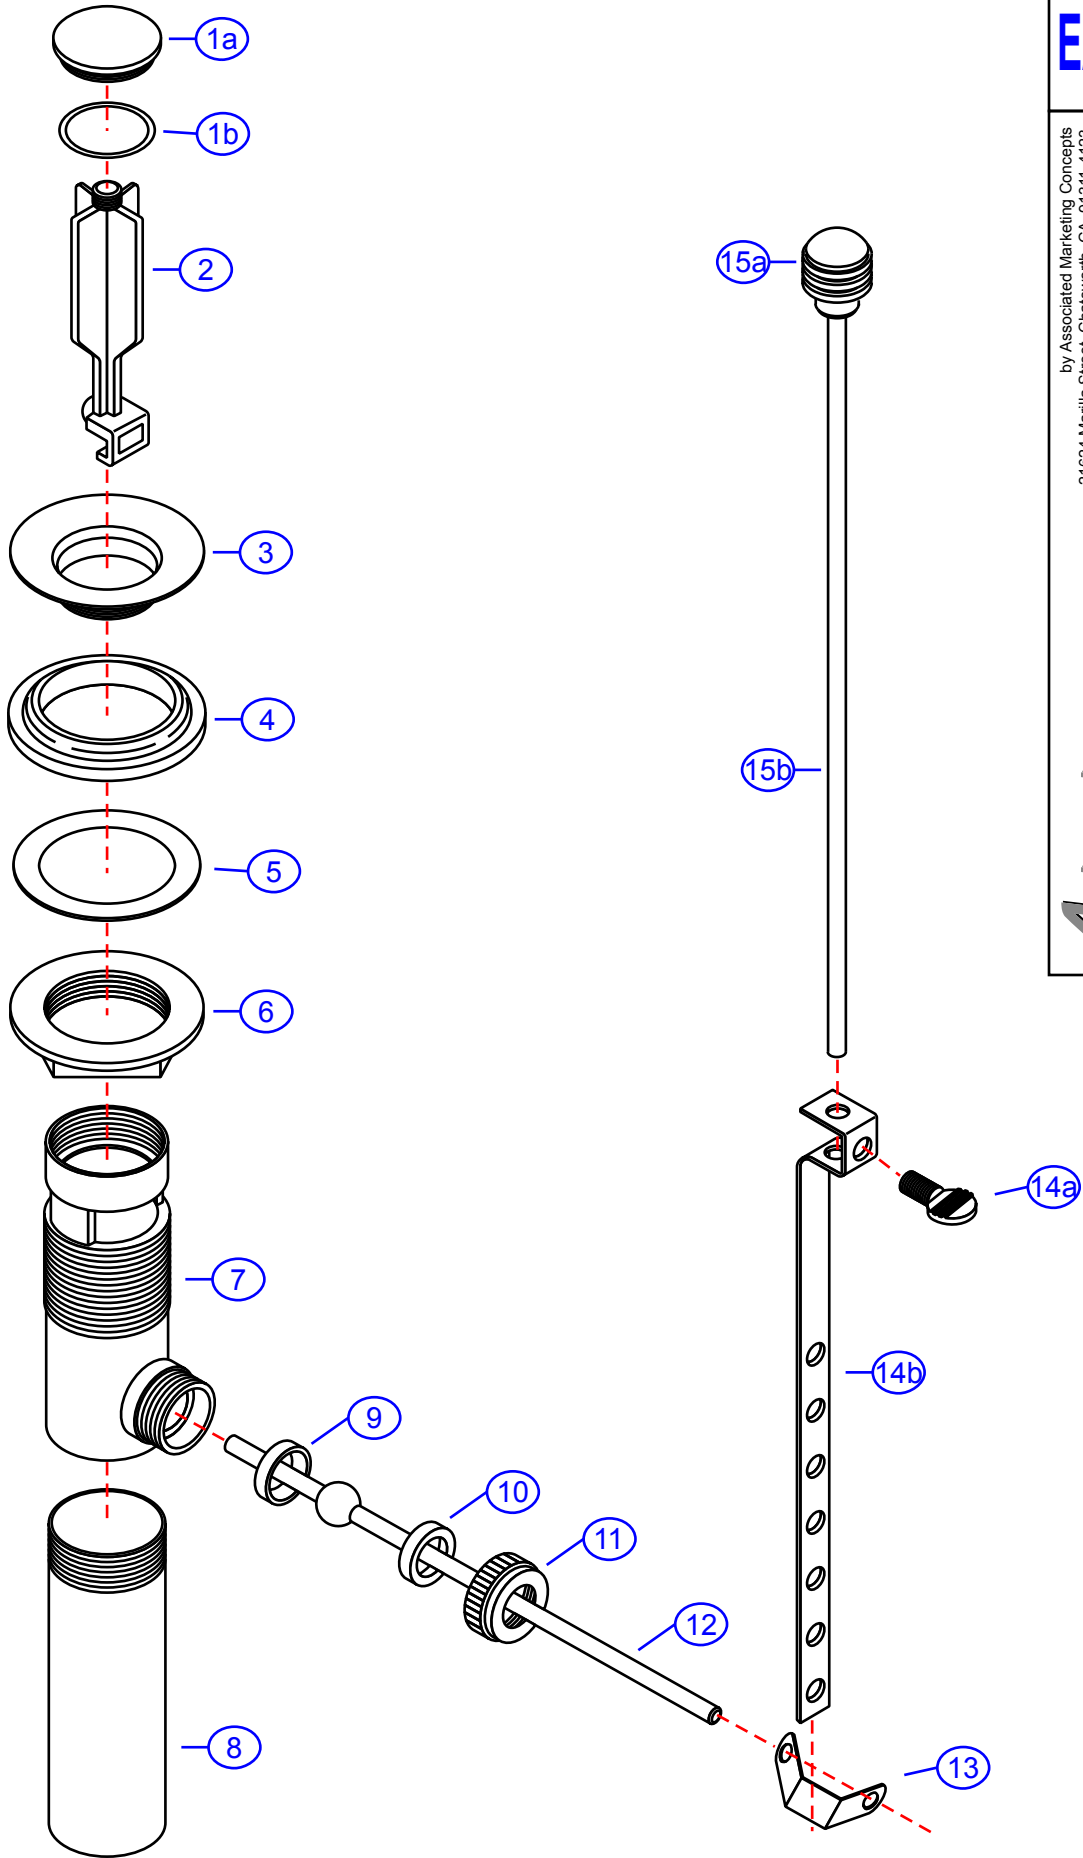

# EA-505005CGL

by Associated Marketing Concepts  
 21624 Marilla Street, Chatsworth, CA 91311-4123  
 (800) 270-4262 • (818) 678-1651 • FAX (818) 678-1655  
 www.ambassador-amc.com

By	SS	Main Finish	Chrome	Model #	<b>EA-505005CGL</b>
Modified/Approved	1-15-04	Accent Finish	18k Gold	Series	
Fulfillment	A505005CGL	Valve	N/A	Type	Long Pop-Up Drain Kit

# EA-505005CGL

## Pop-Up Drain Kit- Long/CGL

#	Description	Quantity	Part #	Finish
1	Stopper w/O-Ring	1	EA-028209GP	Gold
1a	Stopper	1	E-028023GP*	Gold
1b	O-Ring	1	E-004094	Rubber
2	Plunger	1	E-119008	Plastic
3	Flange	1	E-224006CP	Chrome
4	Washer	1	E-010059	Rubber
5	Friction Ring	1	E-013038	Plastic
6	Lock Nut	1	E-009062	Brass
7	Body	1	E-123004	Brass
8	Tailpipe	1	E-051112	Brass
9	Packing Ring	1	E-200109	Rubber
10	Packing Ring	1	E-200009	Plastic
11	Pivot Ball Nut	1	E-009063	Brass
12	Pivot Rod	1	E-026004CP	Chrome/Plastic
13	Spring Clip	1	E-120030	Chrome
14	Lift Rod Strap w/Thumb Screw	1	EA-663601CP	Chrome
14a	Lift Rod Strap	1	E-027000CP*	Chrome
14b	Thumb Screw	1	E-008070CP*	Chrome
15	Lift Rod	1	EA-025002GPL	Gold
15a	Lift Rod Knob	1	G-X4111GP*	Gold
15b	Lift Rod Shaft	1	E-125015GP*	Gold