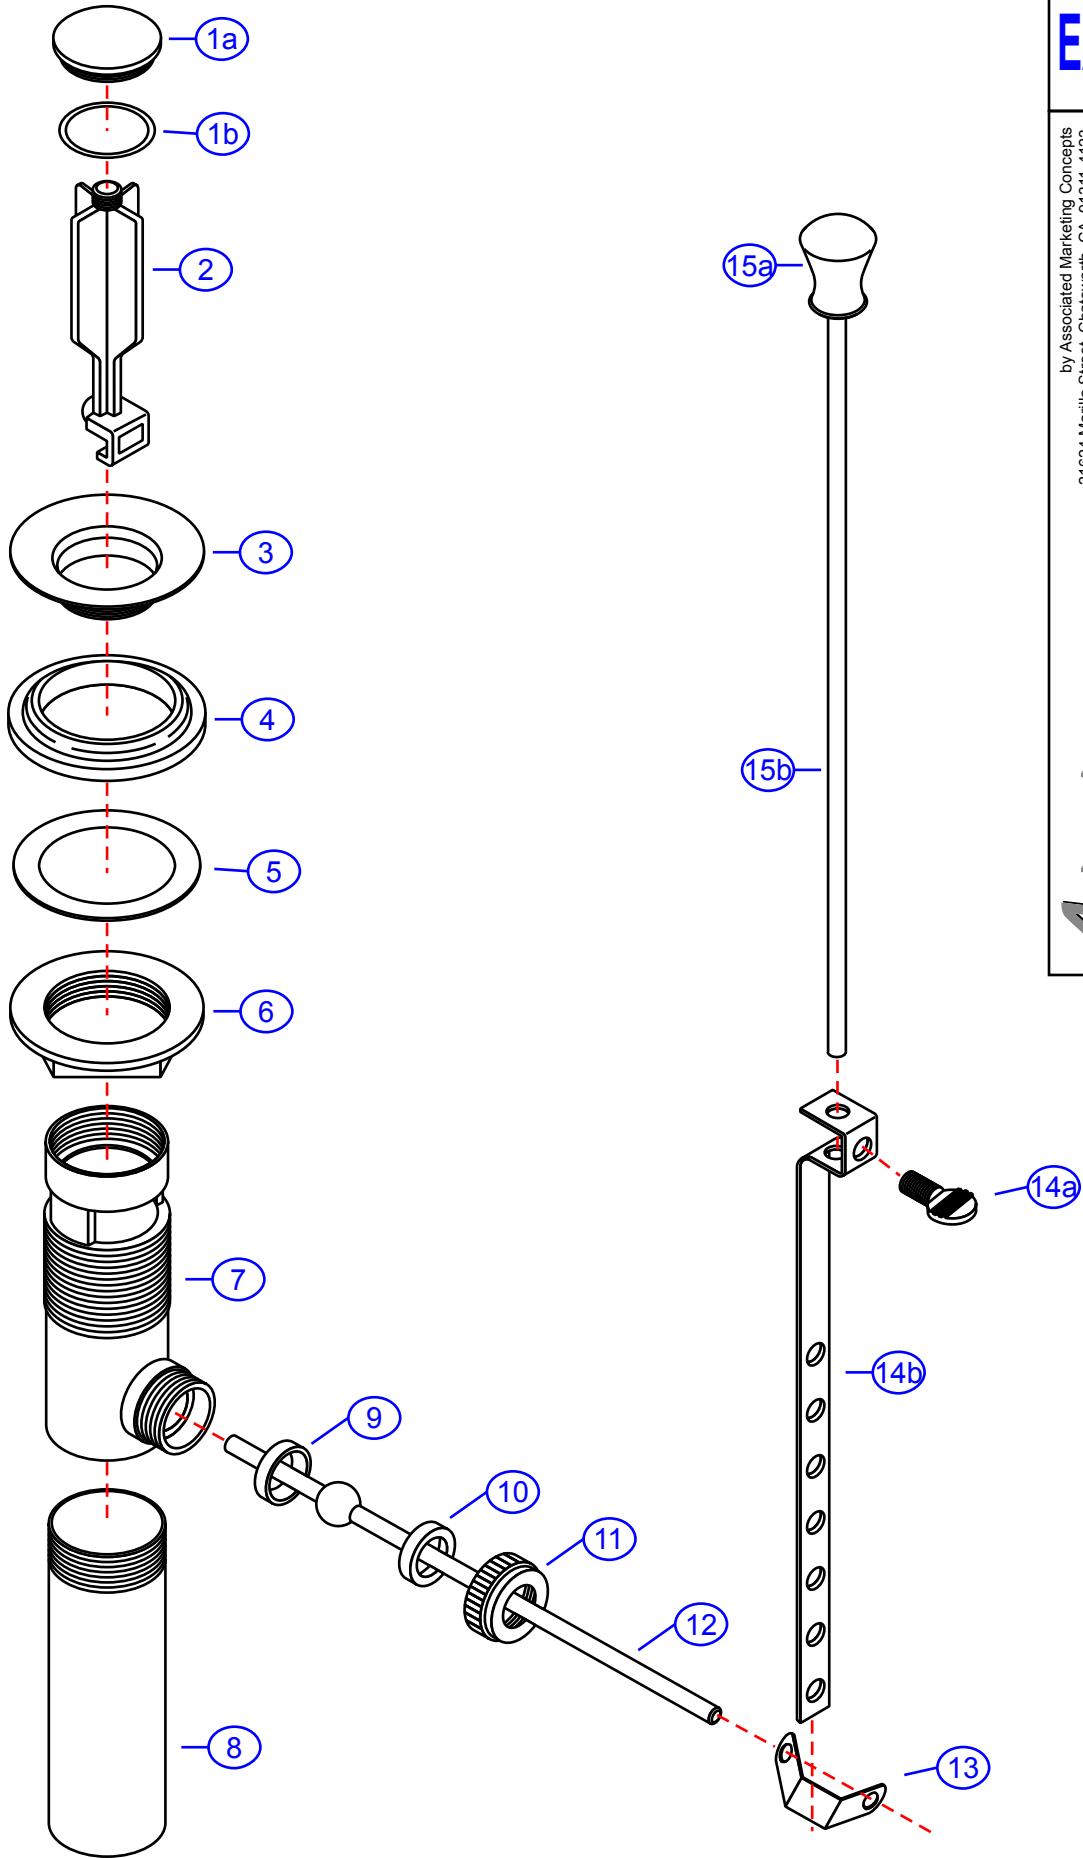

EA-505039CGL

by Associated Marketing Concepts
 21624 Marilla Street, Chatsworth, CA 91311-4123
 (800) 270-4262 | (818) 678-1651 | FAX (818) 678-1655
 www.ambassador-amc.com

By	SS	Main Finish	Chrome	Model #	EA-505039CGL
Modified/Approved	1-15-04	Accent Finish	18k Gold	Series	
Fulfillment	A505039CGL	Valve	N/A	Type	Long Pop-Up Drain Kit

EA-505039CGL

Pop-Up Drain Kit- Long/CGL

#	Description	Quantity	Part #	Finish
1	Stopper w/O-Ring	1	EA-028209CP	Chrome
1a	Stopper	1	E-028023CP*	Chrome
1b	O-Ring	1	E-004094	Rubber
2	Plunger	1	E-119008	Plastic
3	Flange	1	E-224006GP	Gold
4	Washer	1	E-010059	Rubber
5	Friction Ring	1	E-013038	Plastic
6	Lock Nut	1	E-009062	Brass
7	Body	1	E-123004	Brass
8	Tailpipe	1	E-051112	Brass
9	Packing Ring	1	E-200109	Rubber
10	Packing Ring	1	E-200009	Plastic
11	Pivot Ball Nut	1	E-009063	Brass
12	Pivot Rod	1	E-026004CP	Chrome/Plastic
13	Spring Clip	1	E-120030	Metal
14	Lift Rod Strap w/Thumb Screw	1	EA-663601CP	Chrome
14a	Lift Rod Strap	1	E-027000CP*	Chrome
14b	Thumb Screw	1	E-008070CP*	Chrome
15	Lift Rod	1	EA-025116GP	Gold
15a	Lift Rod Knob	1	E-124027GP*	Gold
15b	Lift Rod Shaft	1	E-125015GP*	Gold