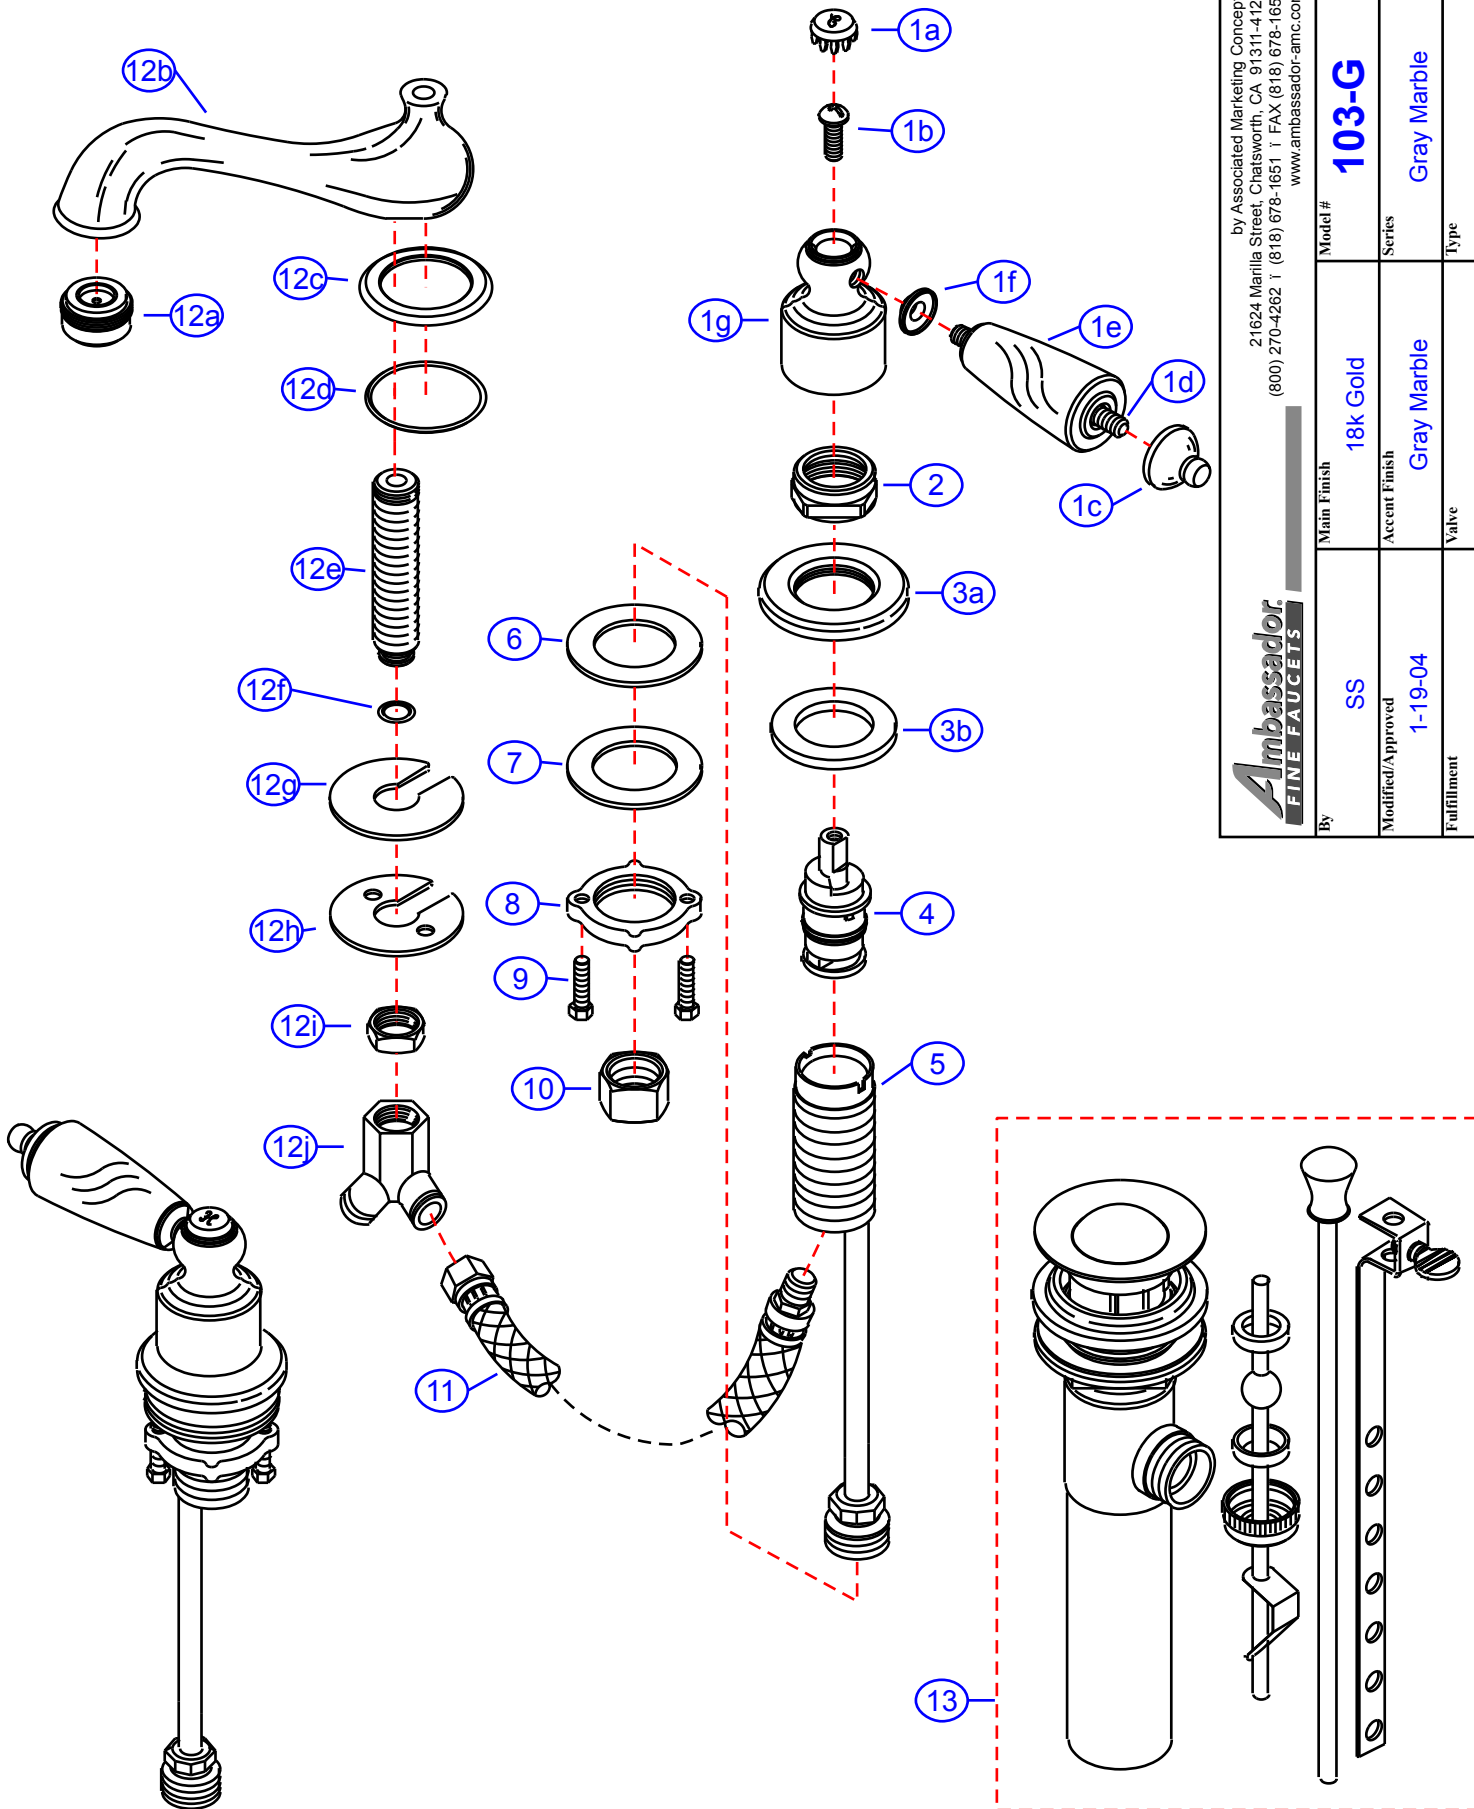

Model #	<b>103-G</b>		
Series	Gray Marble		
Type	4" Mini-Spread Lav.		
Main Finish	18k Gold	Accent Finish	Gray Marble
Modified/Approved	SS	1-19-04	xxxxGP
Valve	Ceramic Disk		
Fulfillment			

## Gray Marble 4" Mini Spread Lav- CD/GP

#	Description	Quantity	Part #	Finish
1	Marble 4" Handle (Hot)	1	EA-662775HGP	Gold/Marble
	Marble 4" Handle (Cold)	1	EA-662775CGP	Gold/Marble
1a	Cap "H"	1	E-206041HGP	Gold
	Cap "C"	1	E-206041CGP	Gold
1b	Screw	2	E-008044CP	Metal
1c	Handle Tip	2	E-109003GP	Gold
1d	Handle Rod	2	E-017045GP	Gold
1e	Handle (Marble)	2	E-108027	Marble
1f	Spacer	2	E-107034GP	Gold
1g	Canopy (Hot)	1	E-018019HGP	Gold
	Canopy (Cold)	1	E-018019CGP	Gold
2	Retainer Nut	2	E-016002	Brass
3	Escutcheon (Assembled)	2	EA-663201GP	Gold
3a	Escutcheon	2	E-204000GP*	Gold
3b	Escutcheon Washer	2	E-010020	Rubber
4	Cartridge (Hot)	1	E-507003NH	Ceramic Disc
	Cartridge (Cold)	1	E-507003NC	Ceramic Disc
5	Valve Body	2	E-002027N	Brass
6	Rubber Washer	2	E-010017	Rubber
7	Metal Washer	2	E-013018NI	Metal
8	Lock Nut	2	E-009012	Brass
9	Screws	4	E-008045	Metal
10	Connector Nuts	2	E-009016	Brass
11	Hose	2	E-105007N	Hose
12	Spout (Assembled)	1	EA-666608GP	Gold
12a	Aerator	1	E-500013NGP	Gold
12b	Spout	1	E-100016NGP*	Gold
12c	Spout Base	1	E-303001GP	Gold
12d	O-Ring	1	E-048036	Rubber
12e	Shank	1	E-014011N*	Brass
12f	O-Ring	1	E-004026	Rubber
12g	Rubber Spout Washer	1	E-058094	Rubber
12h	Metal Spout Washer	1	E-013006NI	Metal
12i	Spout Nut	1	E-009015	Brass
12j	"Y" Connector	1	E-015004N	Brass
13	Drain Kit (see "Drains" for parts)	1	EA-505039GPL	Gold