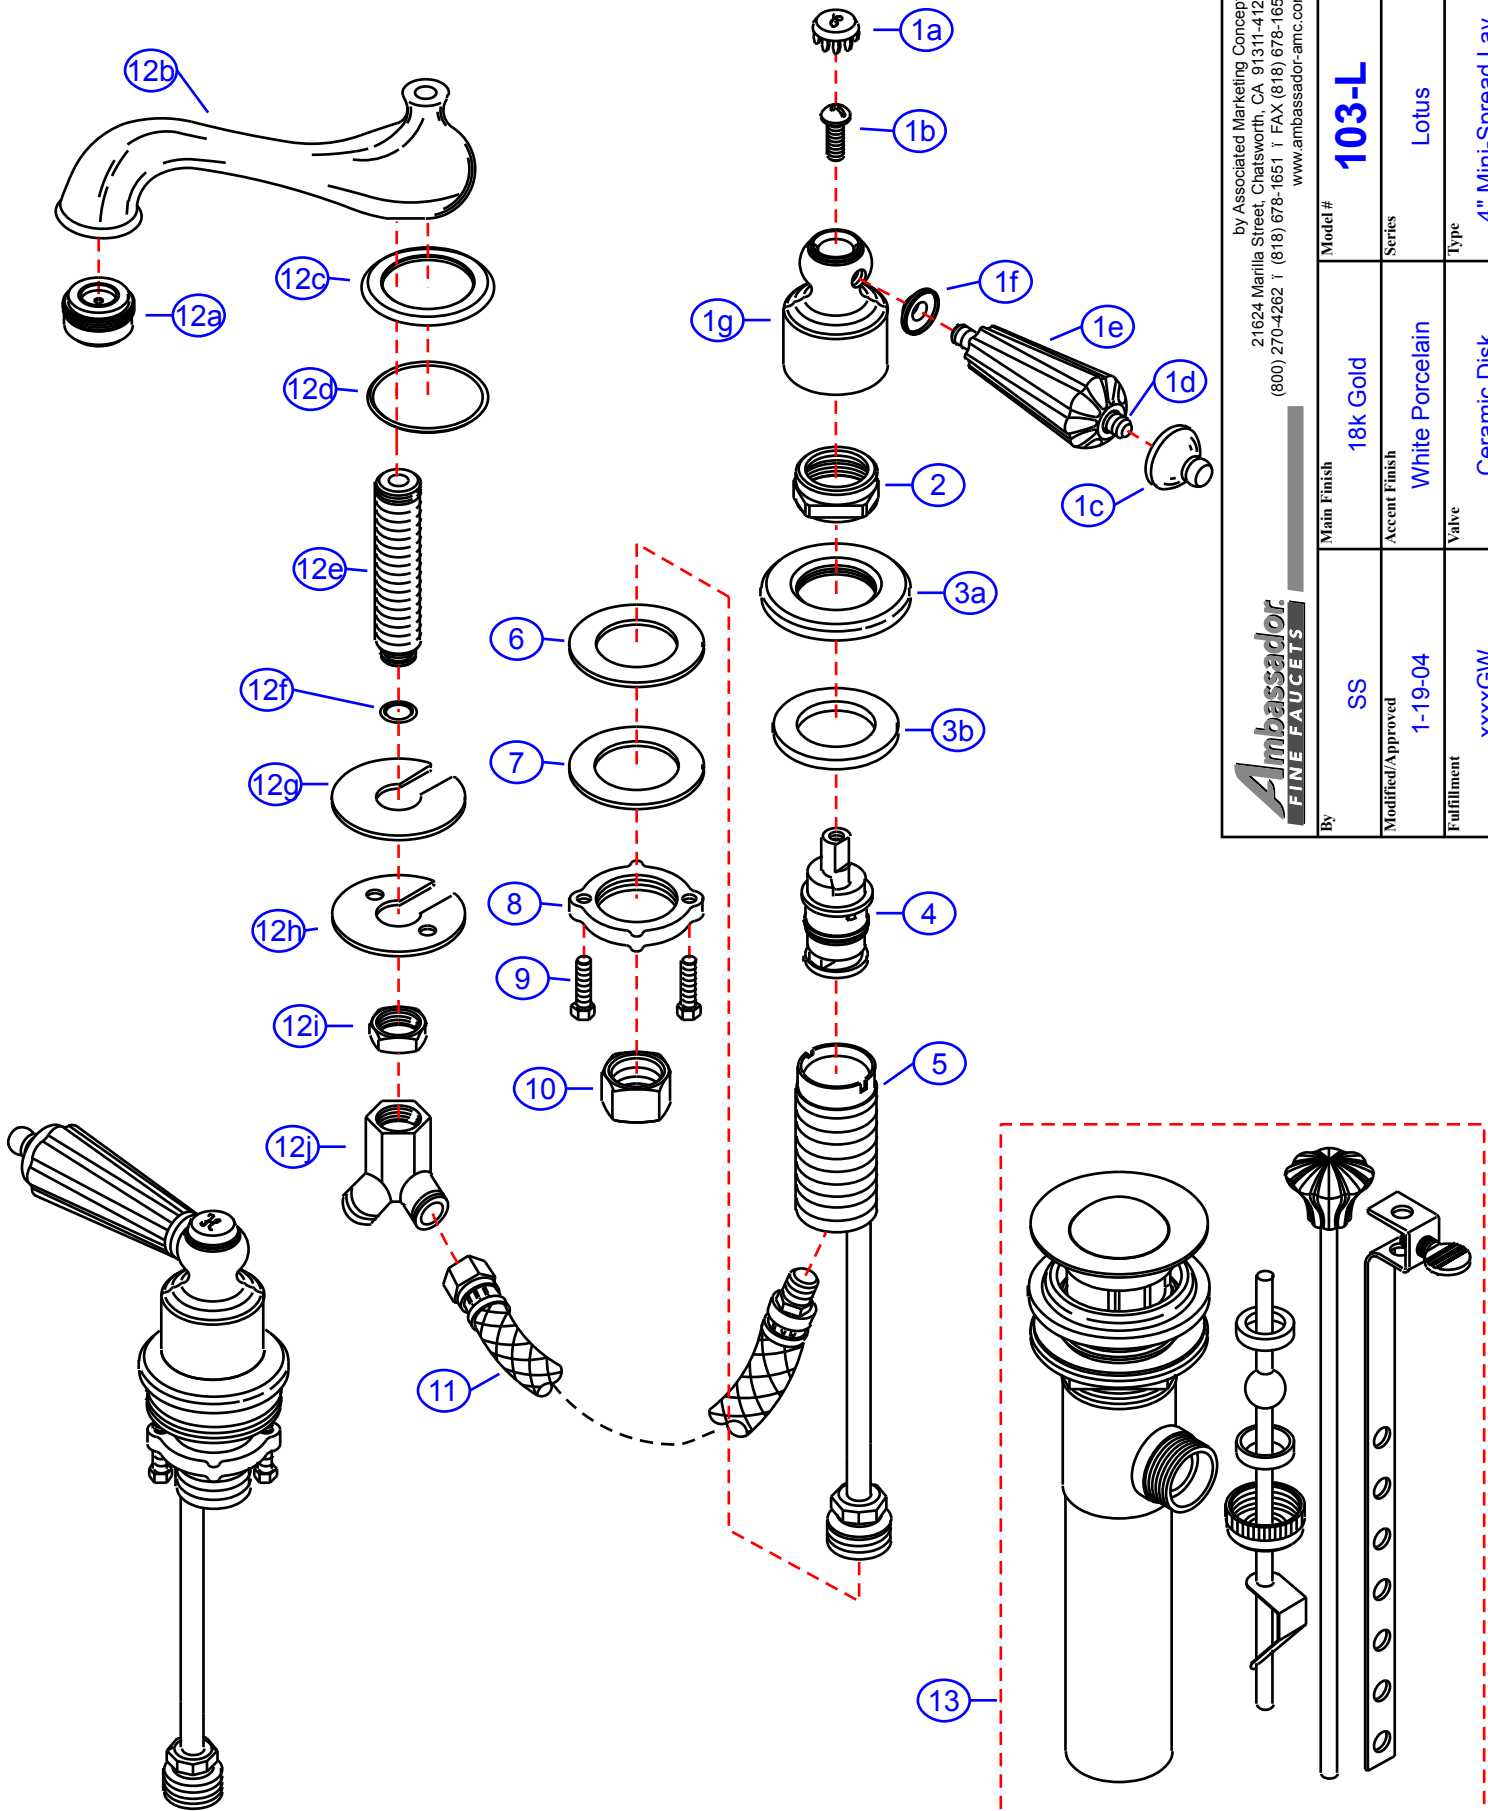

Model #	<b>103-L</b>		
Series	Lotus		
Type	4" Mini-Spread Lav.		
Main Finish	18k Gold	Accent Finish	White Porcelain
Modified/Approved	SS	1-19-04	
Valve		xxxxGW	Ceramic Disk

# 103-L

## Lotus 4" Mini Spread Lav- CD/GP

#	Description	Quantity	Part #	Finish
1	Lotus 4" Handle (Hot)	1	EA-662778HGP	Gold/Porcelain
	Lotus 4" Handle (Cold)	1	EA-662778CGP	Gold/Porcelain
1a	Cap "H"	1	E-206041HGP	Gold
	Cap "C"	1	E-206041CGP	Gold
1b	Screw	2	E-008044CP	Metal
1c	Handle Tip	2	E-109003GP	Gold
1d	Handle Rod	2	E-017045GP	Gold
1e	Handle (Lotus)	2	E-108028WH	Porcelain
1f	Spacer	2	E-107034GP	Gold
1g	Canopy (Hot)	1	E-018019HGP	Gold
	Canopy (Cold)	1	E-018019CGP	Gold
2	Retainer Nut	2	E-016002	Brass
3	Escutcheon (Assembled)	2	EA-663201GP	Gold
3a	Escutcheon	2	E-204000GP*	Gold
3b	Escutcheon Washer	2	E-010020	Rubber
4	Cartridge (Hot)	1	E-507003NH	Ceramic Disc
	Cartridge (Cold)	1	E-507003NC	Ceramic Disc
5	Valve Body	2	E-002027N	Brass
6	Rubber Washer	2	E-010017	Rubber
7	Metal Washer	2	E-013018NI	Metal
8	Lock Nut	2	E-009012	Brass
9	Screws	4	E-008045	Metal
10	Connector Nuts	2	E-009016	Brass
11	Hose	2	E-105007N	Hose
12	Spout (Assembled)	1	EA-666608GP	Gold
12a	Aerator	1	E-500013NGP	Gold
12b	Spout	1	E-100016NGP*	Gold
12c	Spout Base	1	E-303001GP	Gold
12d	O-Ring	1	E-048036	Rubber
12e	Shank	1	E-014011N*	Brass
12f	O-Ring	1	E-004026	Rubber
12g	Rubber Spout Washer	1	E-058094	Rubber
12h	Metal Spout Washer	1	E-013006NI	Metal
12i	Spout Nut	1	E-009015	Brass
12j	"Y" Connector	1	E-015004N	Brass
13	Drain Kit (see "Drains" for parts)	1	EA-505009GPL	Gold/Porcelain