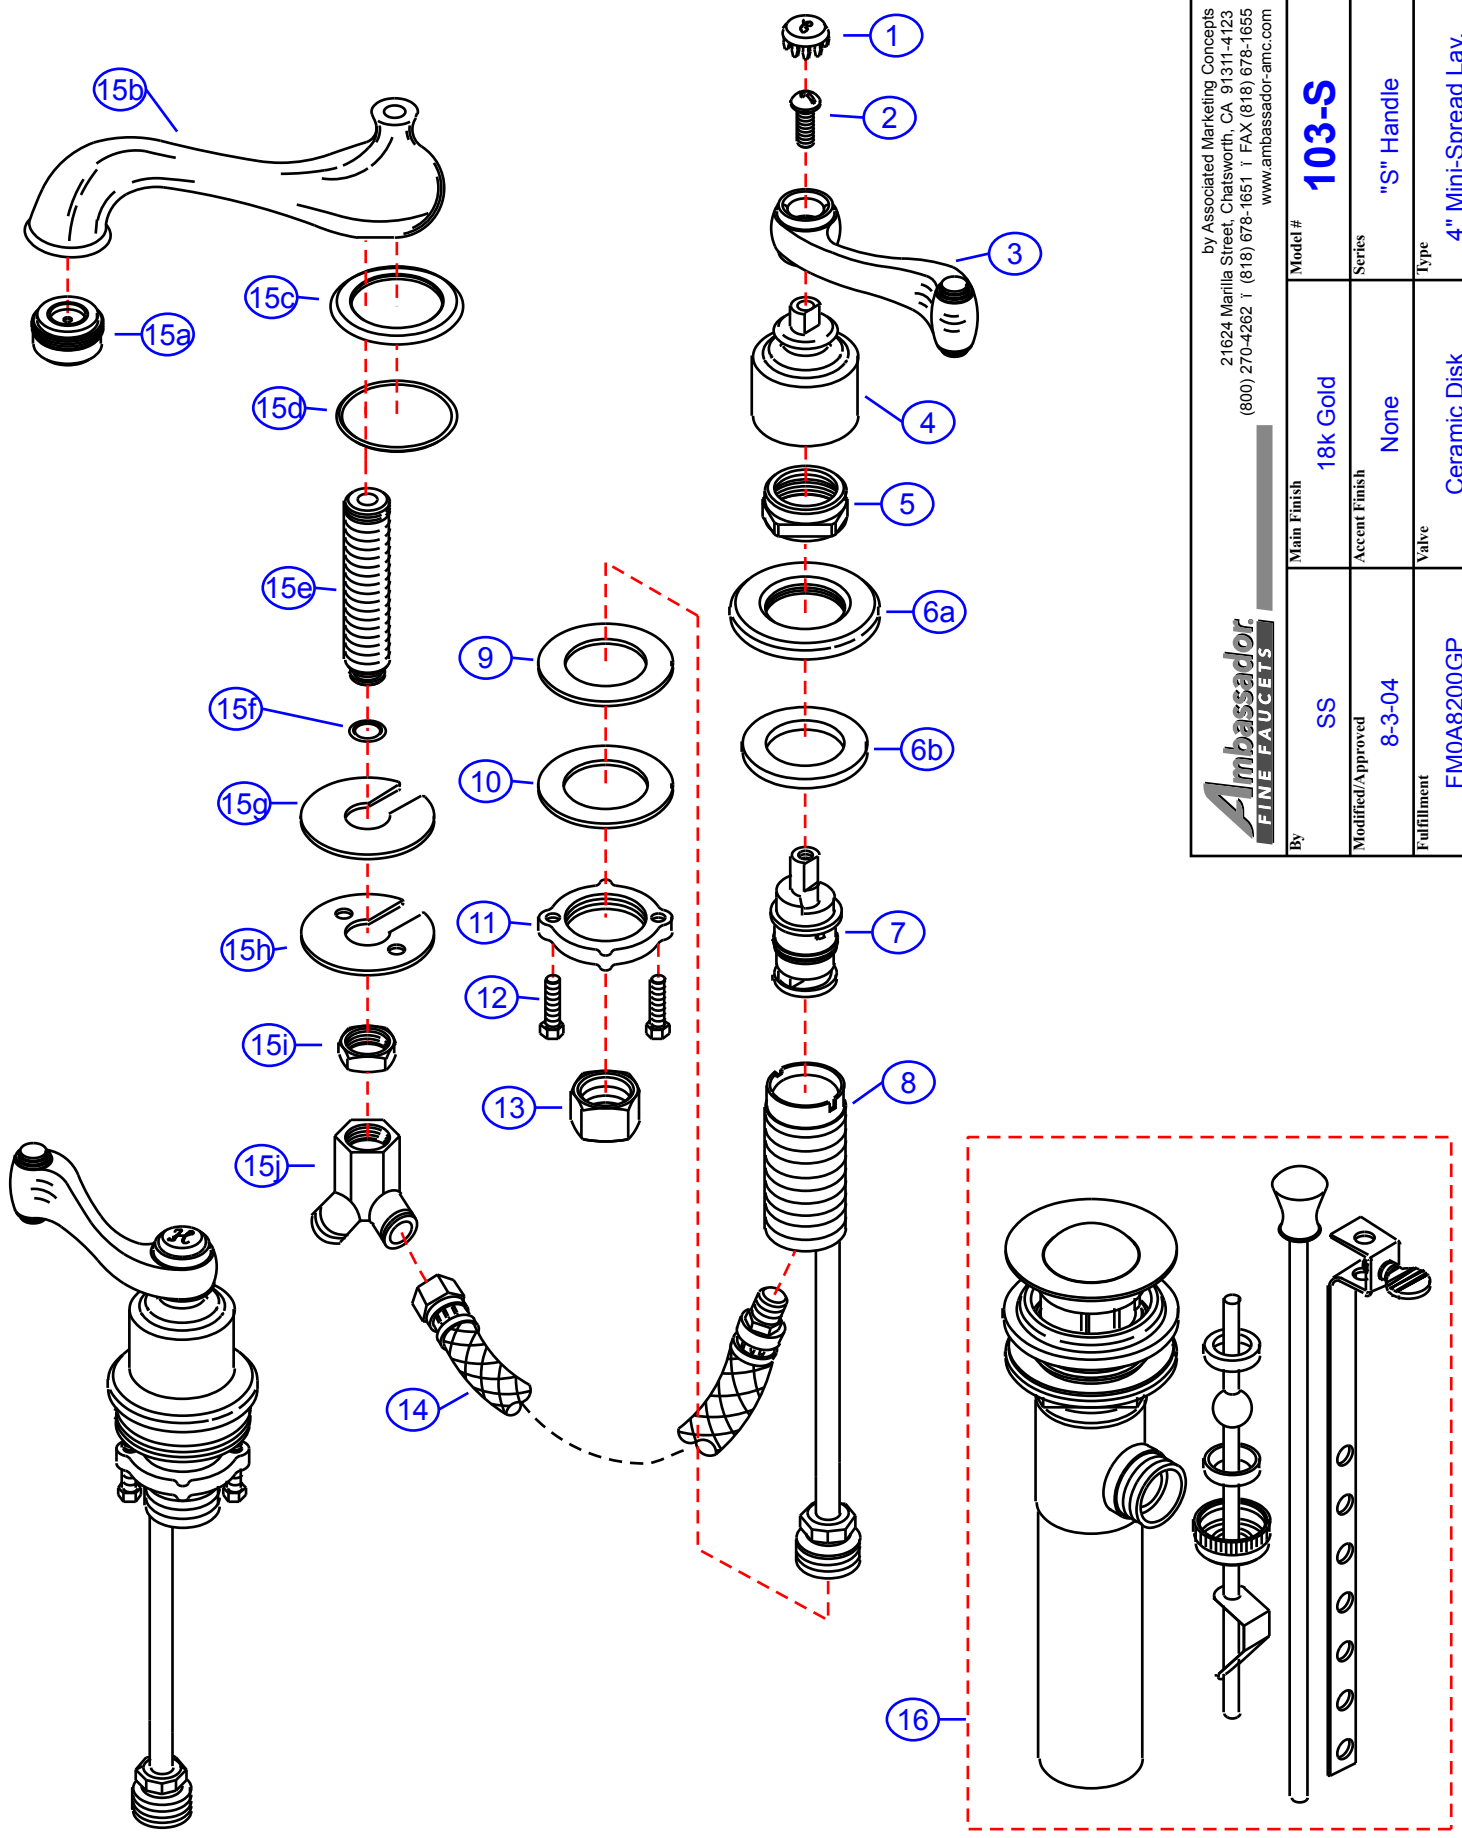

103-S

by Associated Marketing Concepts
 21624 Marilla Street, Chatsworth, CA 91311-4123
 (800) 270-4262 | (818) 678-1651 | FAX (818) 678-1655
 www.ambassador-amc.com

By	SS	Model #	103-S
Modified/Approved	8-3-04	Main Finish	18k Gold
Fulfillment	FM0A8200GP	Accent Finish	None
		Valve	Ceramic Disk
		Series	"S" Handle
		Type	4" Mini-Spread Lav.

103-S

"S" Handle 4" Mini Spread Lav- CD/GP

#	Description	Quantity	Part #	Finish
1	Cap "H"	1	E-206041HGP	Gold
	Cap "C"	1	E-206041CGP	Gold
2	Screw	2	E-008044CP	Metal
3	"S" Handle (Hot)	1	E-108036HGP	Gold
	"S" Handle (Cold)	1	E-108036CGP	Gold
4	Canopy (Hot)	1	E-018154HGP	Gold
	Canopy (Cold)	1	E-018154CGP	Gold
5	Retainer Nut	2	E-016002	Brass
6	Escutcheon (Assembled)	2	EA-663201GP	Gold
6a	Escutcheon	2	E-204000GP*	Gold
6b	Escutcheon Washer	2	E-010020	Rubber
7	Cartridge (Hot)	1	E-507003NH	Ceramic Disc
	Cartridge (Cold)	1	E-507003NC	Ceramic Disc
8	Valve Body	2	E-002027N	Brass
9	Rubber Washer	2	E-010017	Rubber
10	Metal Washer	2	E-013018NI	Metal
11	Lock Nut	2	E-009012	Brass
12	Screws	4	E-008045	Metal
13	Connector Nuts	2	E-009016	Brass
14	Hose	2	E-105007N	Hose
15	Spout (Assembled)	1	EA-666608GP	Gold
15a	Aerator	1	E-500013NGP	Gold
15b	Spout	1	E-100016NGP*	Gold
15c	Spout Base	1	E-303001GP	Gold
15d	O-Ring	1	E-048036	Rubber
15e	Shank	1	E-014011N*	Brass
15f	O-Ring	1	E-004026	Rubber
15g	Rubber Spout Washer	1	E-058094	Rubber
15h	Metal Spout Washer	1	E-013006NI	Metal
15i	Spout Nut	1	E-009015	Brass
15j	"Y" Connector	1	E-015004N	Brass
16	Drain Kit (see "Drains" for parts)	1	EA-505039GPL	Gold

* Grayed parts are not available individually. "Assembled" item required.

by Associated Marketing Concepts
 21624 Marilla Street, Chatsworth, CA 91311-4123
 (800) 270-4262 * (818) 678-1651 * FAX (818) 678-1655
www.ambassador-amc.com