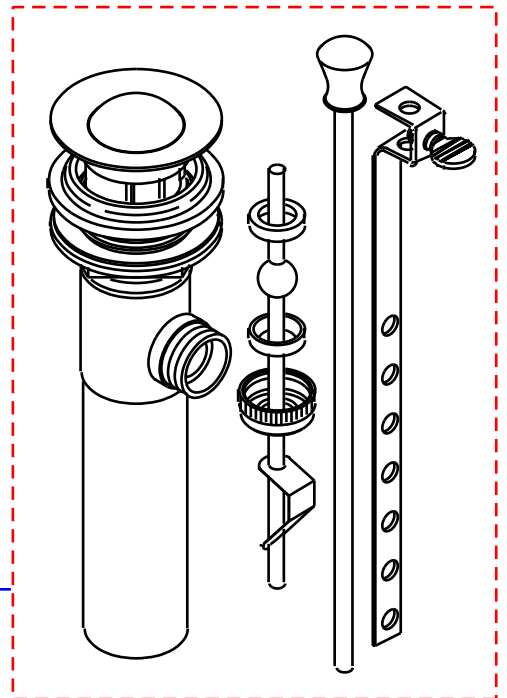

103-X

by Associated Marketing Concepts
 21624 Marilla Street, Chatsworth, CA 91311-4123
 (800) 270-4262 | (818) 678-1651 | FAX (818) 678-1655
 www.ambassador-amc.com

By	SS	Model #	103-X
Modified/Approved	1-19-04	Main Finish	18k Gold
Fulfillment	xxxxGW	Accent Finish	White Porcelain
		Valve	Cross Handle
			4" Mini-Spread Lav.

103-X

Cross Handle 4" Mini Spread Lav- CD/GP

#	Description	Quantity	Part #	Finish
1	Cross 4" Handle (Hot)	1	EA-662781HGP	Gold/Porcelain
	Cross 4" Handle (Cold)	1	EA-662781CGP	Gold/Porcelain
1a	Cap "H"	1	E-206041HGP	Gold
	Cap "C"	1	E-206041CGP	Gold
1b	Screw	2	E-008044CP	Metal
1c	Cross Screw Housing	2	E-309000GP	Gold
1d	Handle (Cross)	2	E-108025WH	Porcelain
1e	Cross Stem Adapter	2	E-230001	Brass
1f	Canopy (Hot)	1	E-018154HGP	Gold
	Canopy (Cold)	1	E-018154CGP	Gold
2	Retainer Nut	2	E-016002	Brass
3	Escutcheon (Assembled)	2	EA-663201GP	Gold
3a	Escutcheon	2	E-204000GP*	Gold
3b	Escutcheon Washer	2	E-010020	Rubber
4	Cartridge (Hot)	1	E-507003NH	Ceramic Disc
	Cartridge (Cold)	1	E-507003NC	Ceramic Disc
5	Valve Body	2	E-002027N	Brass
6	Rubber Washer	2	E-010017	Rubber
7	Metal Washer	2	E-013018NI	Metal
8	Lock Nut	2	E-009012	Brass
9	Screws	4	E-008045	Metal
10	Connector Nuts	2	E-009016	Brass
11	Hose	2	E-105007N	Hose
12	Spout (Assembled)	1	EA-666608GP	Gold
12a	Aerator	1	E-500013NGP	Gold
12b	Spout	1	E-100016NGP*	Gold
12c	Spout Base	1	E-303001GP	Gold
12d	O-Ring	1	E-048036	Rubber
12e	Shank	1	E-014011N*	Brass
12f	O-Ring	1	E-004026	Rubber
12g	Rubber Spout Washer	1	E-058094	Rubber
12h	Metal Spout Washer	1	E-013006NI	Metal
12i	Spout Nut	1	E-009015	Brass
12j	"Y" Connector	1	E-015004N	Brass
13	Drain Kit (see "Drains" for parts)	1	EA-505039GPL	Gold