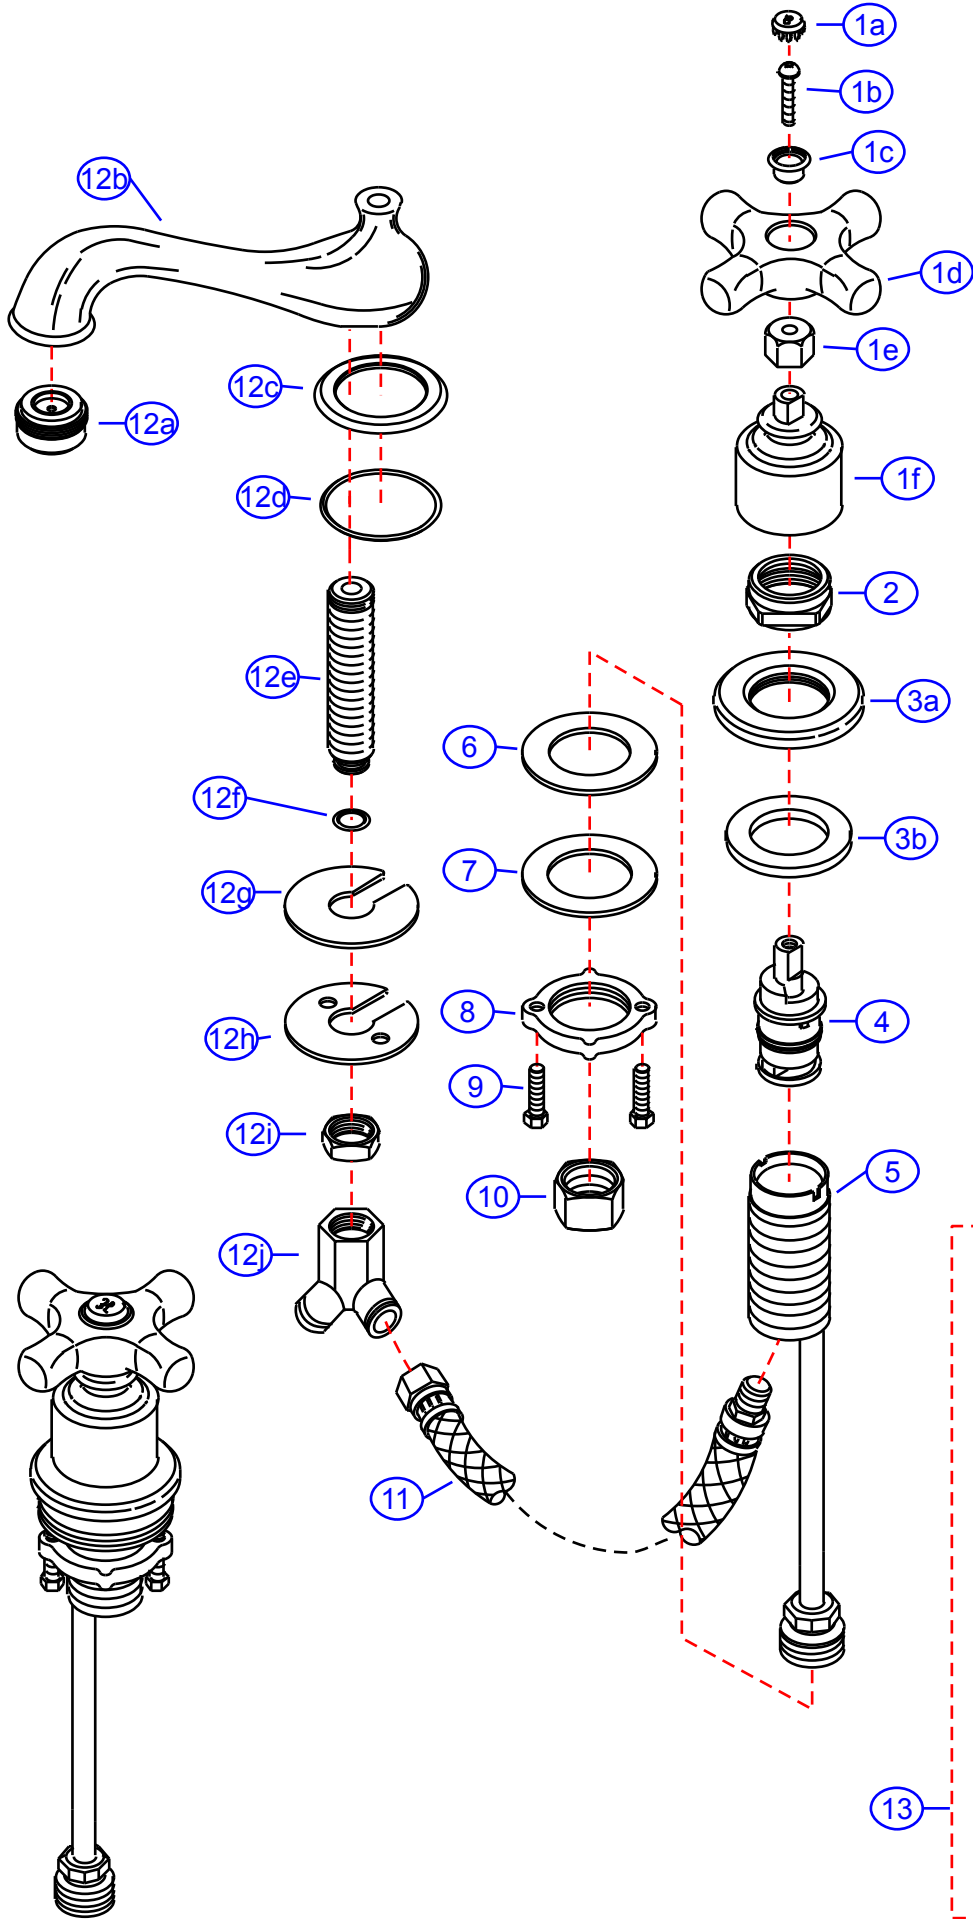

103-X

by Associated Marketing Concepts
 21624 Marilla Street, Chatsworth, CA 91311-4123
 (800) 270-4262 | (818) 678-1651 | FAX (818) 678-1655
 www.ambassador-amc.com

By	SS	Model #	103-X
Modified/Approved	1-19-04	Main Finish	18k Gold
Fulfillment	xxxxGW	Accent Finish	White Porcelain
		Valve	Cross Handle
			4" Mini-Spread Lav.

103-X

Cross Handle 4" Mini Spread Lav- CD/GP

#	Description	Quantity	Part #	Finish
1	Cross 4" Handle (Hot)	1	EA-662781HGP	Gold/Porcelain
	Cross 4" Handle (Cold)	1	EA-662781CGP	Gold/Porcelain
1a	Cap "H"	1	E-206041HGP	Gold
	Cap "C"	1	E-206041CGP	Gold
1b	Screw	2	E-008044CP	Metal
1c	Cross Screw Housing	2	E-309000GP	Gold
1d	Handle (Cross)	2	E-108025WH	Porcelain
1e	Cross Stem Adapter	2	E-230001	Brass
1f	Canopy (Hot)	1	E-018154HGP	Gold
	Canopy (Cold)	1	E-018154CGP	Gold
2	Retainer Nut	2	E-016002	Brass
3	Escutcheon (Assembled)	2	EA-663201GP	Gold
3a	Escutcheon	2	E-204000GP*	Gold
3b	Escutcheon Washer	2	E-010020	Rubber
4	Cartridge (Hot)	1	E-507003NH	Ceramic Disc
	Cartridge (Cold)	1	E-507003NC	Ceramic Disc
5	Valve Body	2	E-002027N	Brass
6	Rubber Washer	2	E-010017	Rubber
7	Metal Washer	2	E-013018NI	Metal
8	Lock Nut	2	E-009012	Brass
9	Screws	4	E-008045	Metal
10	Connector Nuts	2	E-009016	Brass
11	Hose	2	E-105007N	Hose
12	Spout (Assembled)	1	EA-666608GP	Gold
12a	Aerator	1	E-500013NGP	Gold
12b	Spout	1	E-100016NGP*	Gold
12c	Spout Base	1	E-303001GP	Gold
12d	O-Ring	1	E-048036	Rubber
12e	Shank	1	E-014011N*	Brass
12f	O-Ring	1	E-004026	Rubber
12g	Rubber Spout Washer	1	E-058094	Rubber
12h	Metal Spout Washer	1	E-013006NI	Metal
12i	Spout Nut	1	E-009015	Brass
12j	"Y" Connector	1	E-015004N	Brass
13	Drain Kit (see "Drains" for parts)	1	EA-505039GPL	Gold

* Grayed parts are not available individually. "Assembled" item required.

by Associated Marketing Concepts
 21624 Marilla Street, Chatsworth, CA 91311-4123
 (800) 270-4262 * (818) 678-1651 * FAX (818) 678-1655
 www.ambassador-amc.com