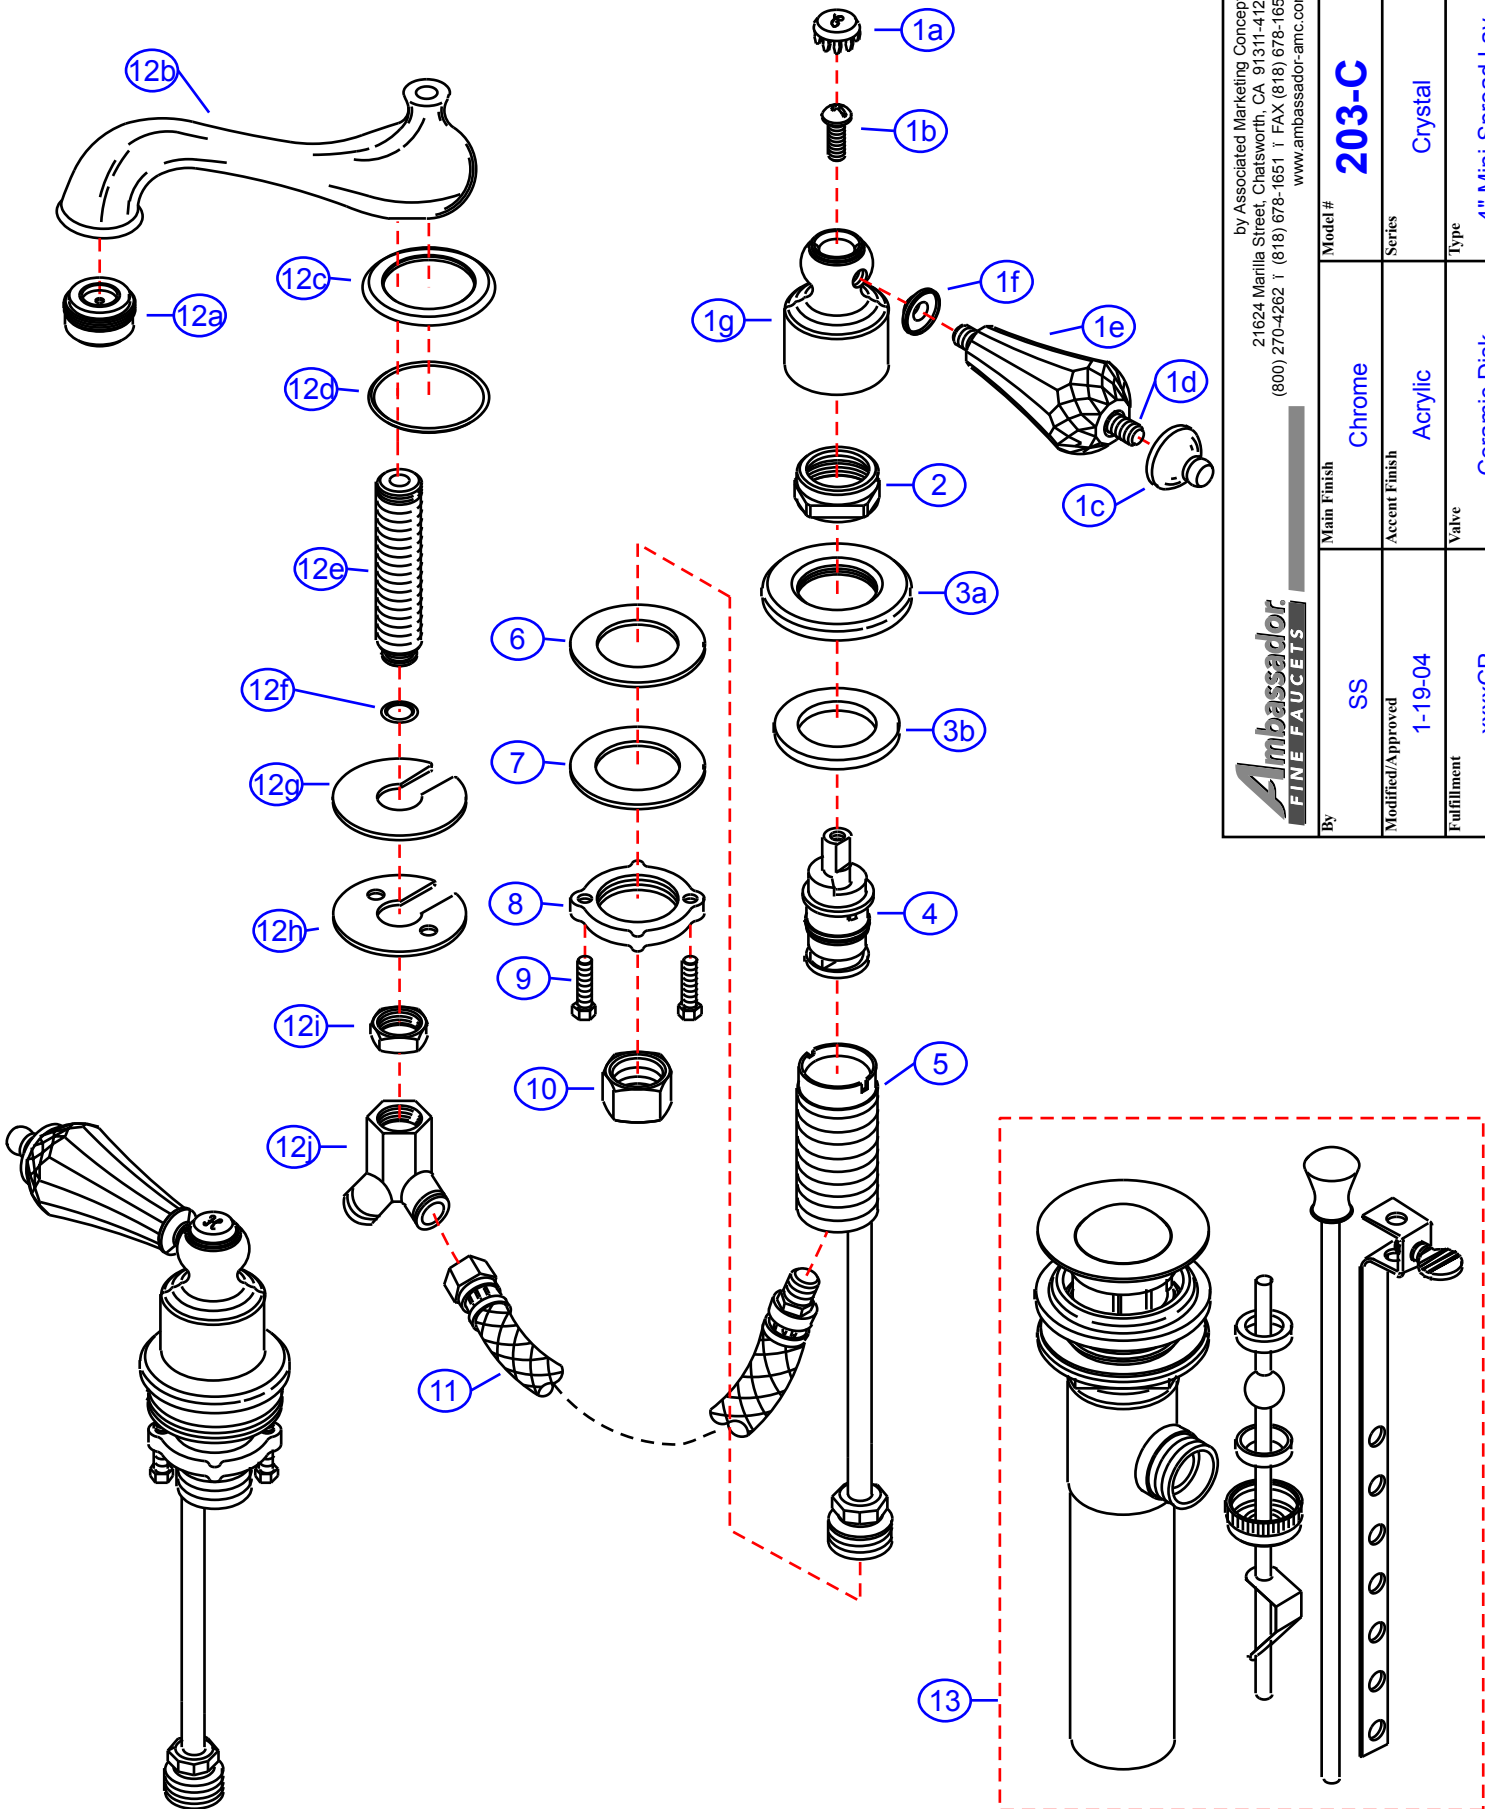

# 203-C

by Associated Marketing Concepts  
 21624 Marilla Street, Chatsworth, CA 91311-4123  
 (800) 270-4262 | (818) 678-1651 | FAX (818) 678-1655  
 www.ambassador-amc.com

Model #	<b>203-C</b>		
Series	Crystal		
Type	4" Mini-Spread Lav.		
Main Finish	Chrome	By	SS
Accent Finish	Acrylic	Modified/Approved	1-19-04
Valve	Ceramic Disk	Fulfillment	xxxxCP

# 203-C

## Crystal 4" Mini Spread Lav- CD/CP

#	Description	Quantity	Part #	Finish
1	Crystal 4" Handle (Hot)	1	EA-662777HCP	Chrome/Acrylic
	Crystal 4" Handle (Cold)	1	EA-662777CCP	Chrome/Acrylic
1a	Cap "H"	1	E-206041HCP	Chrome
	Cap "C"	1	E-206041CCP	Chrome
1b	Screw	2	E-008044CP	Metal
1c	Handle Tip	2	E-109003CP	Chrome
1d	Handle Rod	2	E-017045CP	Chrome
1e	Handle (Crystal)	2	E-108034	Acrylic
1f	Spacer	2	E-107034CP	Chrome
1g	Canopy (Hot)	1	E-018019HCP	Chrome
	Canopy (Cold)	1	E-018019CCP	Chrome
2	Retainer Nut	2	E-016002CP	Chrome
3	Escutcheon (Assembled)	2	EA-663201CP	Chrome
3a	Escutcheon	2	E-204000CP*	Chrome
3b	Escutcheon Washer	2	E-010020	Rubber
4	Cartridge (Hot)	1	E-507003NH	Ceramic Disc
	Cartridge (Cold)	1	E-507003NC	Ceramic Disc
5	Valve Body	2	E-002027N	Brass
6	Rubber Washer	2	E-010017	Rubber
7	Metal Washer	2	E-013018NI	Metal
8	Lock Nut	2	E-009012	Brass
9	Screws	4	E-008045	Metal
10	Connector Nuts	2	E-009016	Brass
11	Hose	2	E-105007N	Hose
12	Spout (Assembled)	1	EA-666608CP	Chrome
12a	Aerator	1	E-500013NCP	Chrome
12b	Spout	1	E-100016NCP*	Chrome
12c	Spout Base	1	E-303001CP	Chrome
12d	O-Ring	1	E-048036	Rubber
12e	Shank	1	E-014011N*	Brass
12f	O-Ring	1	E-004026	Rubber
12g	Rubber Spout Washer	1	E-058094	Rubber
12h	Metal Spout Washer	1	E-013006NI	Metal
12i	Spout Nut	1	E-009015	Brass
12j	"Y" Connector	1	E-015004N	Brass
13	Drain Kit (see "Drains" for parts)	1	EA-505039CPL	Chrome