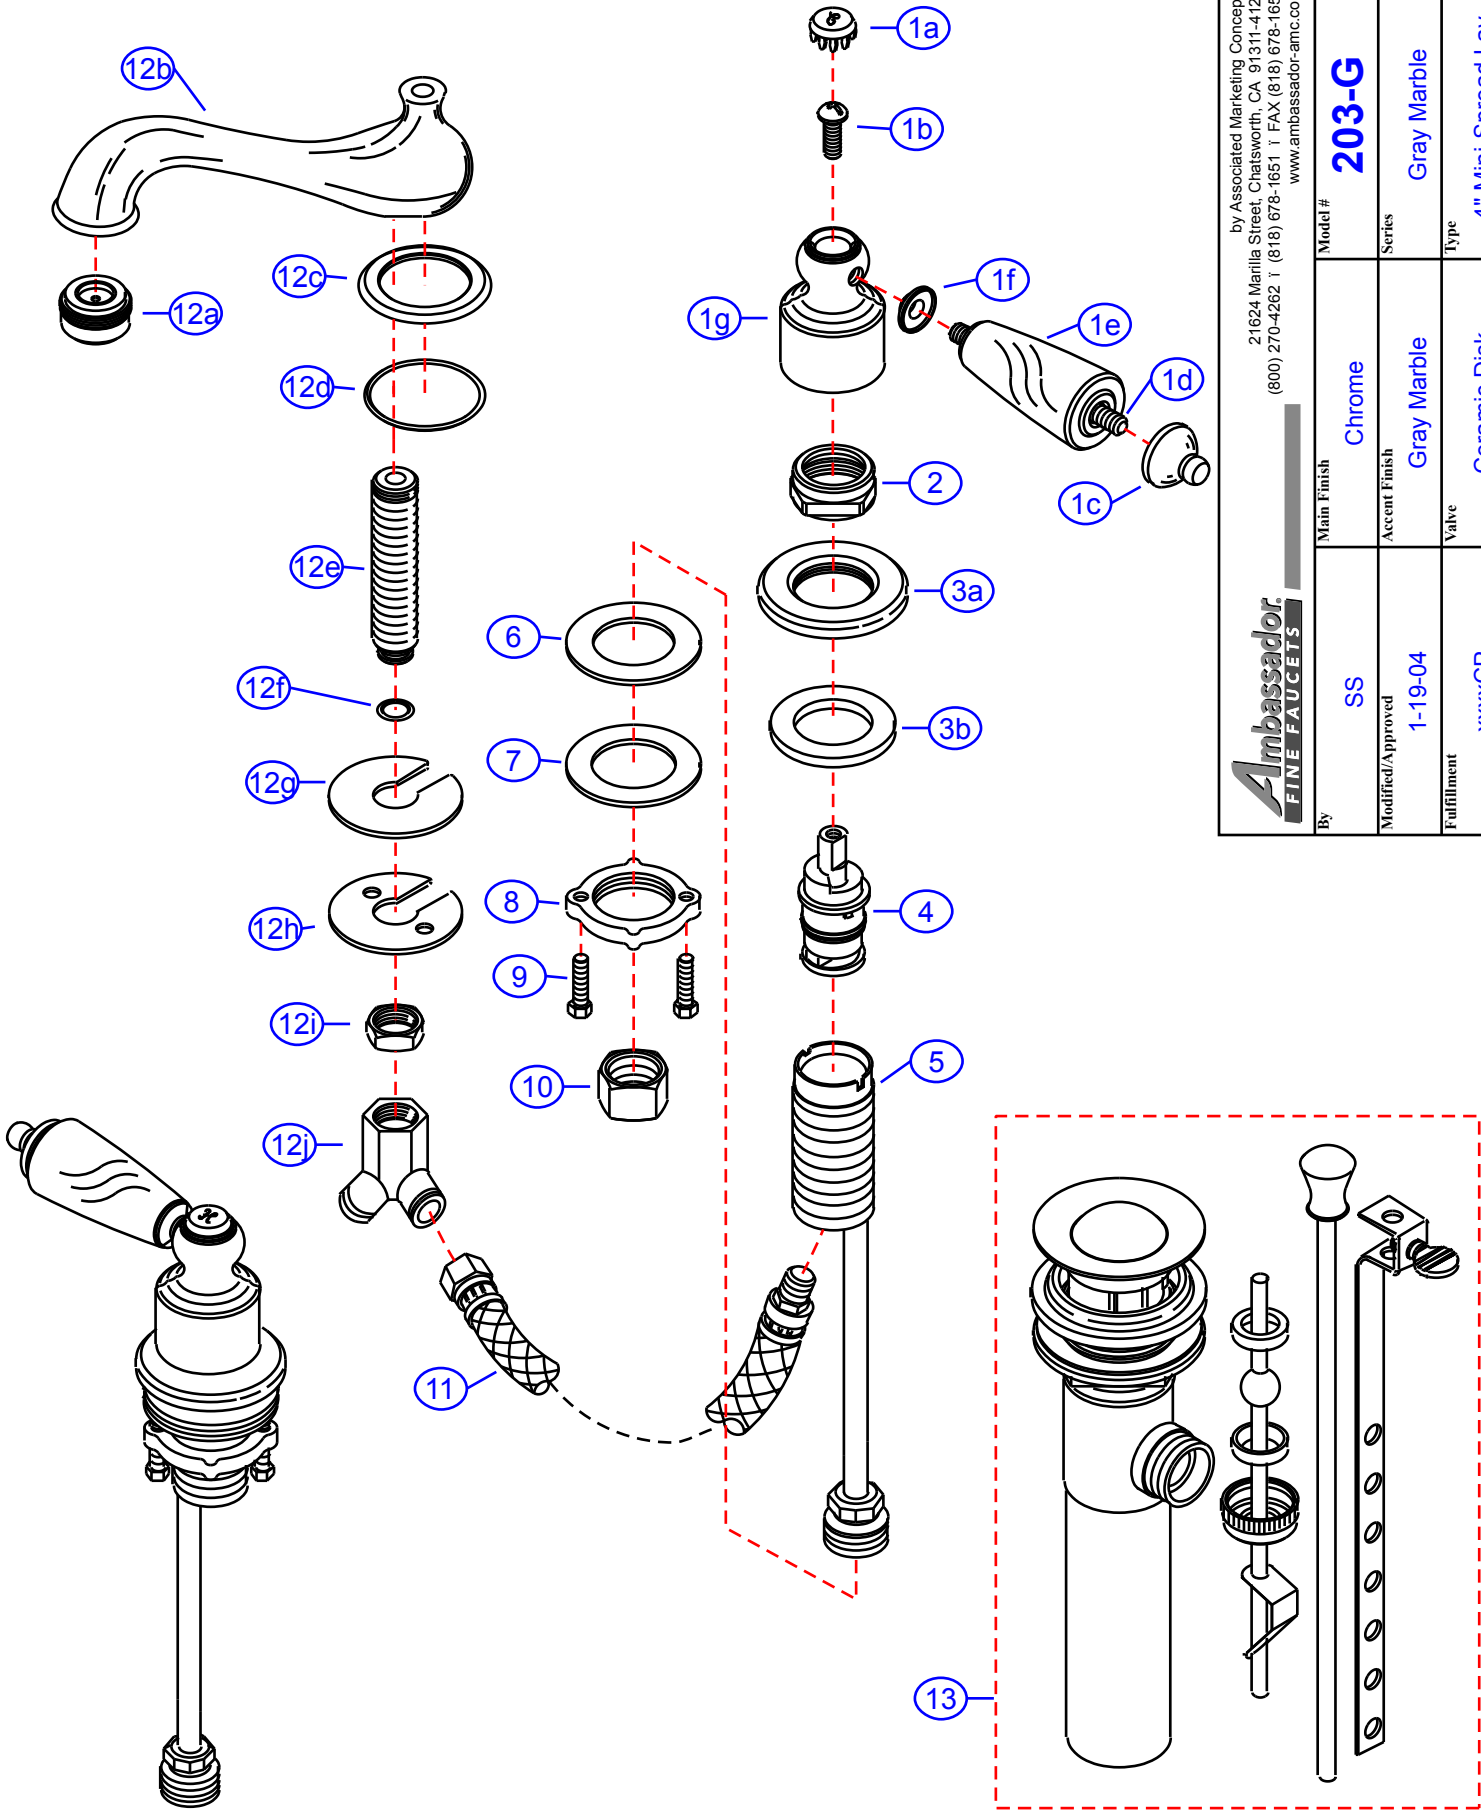

203-G

Gray Marble 4" Mini Spread Lav- CD/CP

| # | Description | Quantity | Part # | Finish |
|-----|------------------------------------|----------|--------------|---------------|
| 1 | Marble 4" Handle (Hot) | 1 | EA-662775HCP | Chrome/Marble |
| | Marble 4" Handle (Cold) | 1 | EA-662775CCP | Chrome/Marble |
| 1a | Cap "H" | 1 | E-206041HCP | Chrome |
| | Cap "C" | 1 | E-206041CCP | Chrome |
| 1b | Screw | 2 | E-008044CP | Metal |
| 1c | Handle Tip | 2 | E-109003CP | Chrome |
| 1d | Handle Rod | 2 | E-017045CP | Chrome |
| 1e | Handle (Marble) | 2 | E-108027 | Marble |
| 1f | Spacer | 2 | E-107034CP | Chrome |
| 1g | Canopy (Hot) | 1 | E-018019HCP | Chrome |
| | Canopy (Cold) | 1 | E-018019CCP | Chrome |
| 2 | Retainer Nut | 2 | E-016002CP | Chrome |
| 3 | Escutcheon (Assembled) | 2 | EA-663201CP | Chrome |
| 3a | Escutcheon | 2 | E-204000CP* | Chrome |
| 3b | Escutcheon Washer | 2 | E-010020 | Rubber |
| 4 | Cartridge (Hot) | 1 | E-507003NH | Ceramic Disc |
| | Cartridge (Cold) | 1 | E-507003NC | Ceramic Disc |
| 5 | Valve Body | 2 | E-002027N | Brass |
| 6 | Rubber Washer | 2 | E-010017 | Rubber |
| 7 | Metal Washer | 2 | E-013018NI | Metal |
| 8 | Lock Nut | 2 | E-009012 | Brass |
| 9 | Screws | 4 | E-008045 | Metal |
| 10 | Connector Nuts | 2 | E-009016 | Brass |
| 11 | Hose | 2 | E-105007N | Hose |
| 12 | Spout (Assembled) | 1 | EA-666608CP | Chrome |
| 12a | Aerator | 1 | E-500013NCP | Chrome |
| 12b | Spout | 1 | E-100016NCP* | Chrome |
| 12c | Spout Base | 1 | E-303001CP | Chrome |
| 12d | O-Ring | 1 | E-048036 | Rubber |
| 12e | Shank | 1 | E-014011N* | Brass |
| 12f | O-Ring | 1 | E-004026 | Rubber |
| 12g | Rubber Spout Washer | 1 | E-058094 | Rubber |
| 12h | Metal Spout Washer | 1 | E-013006NI | Metal |
| 12i | Spout Nut | 1 | E-009015 | Brass |
| 12j | "Y" Connector | 1 | E-015004N | Brass |
| 13 | Drain Kit (see "Drains" for parts) | 1 | EA-505039CPL | Chrome |