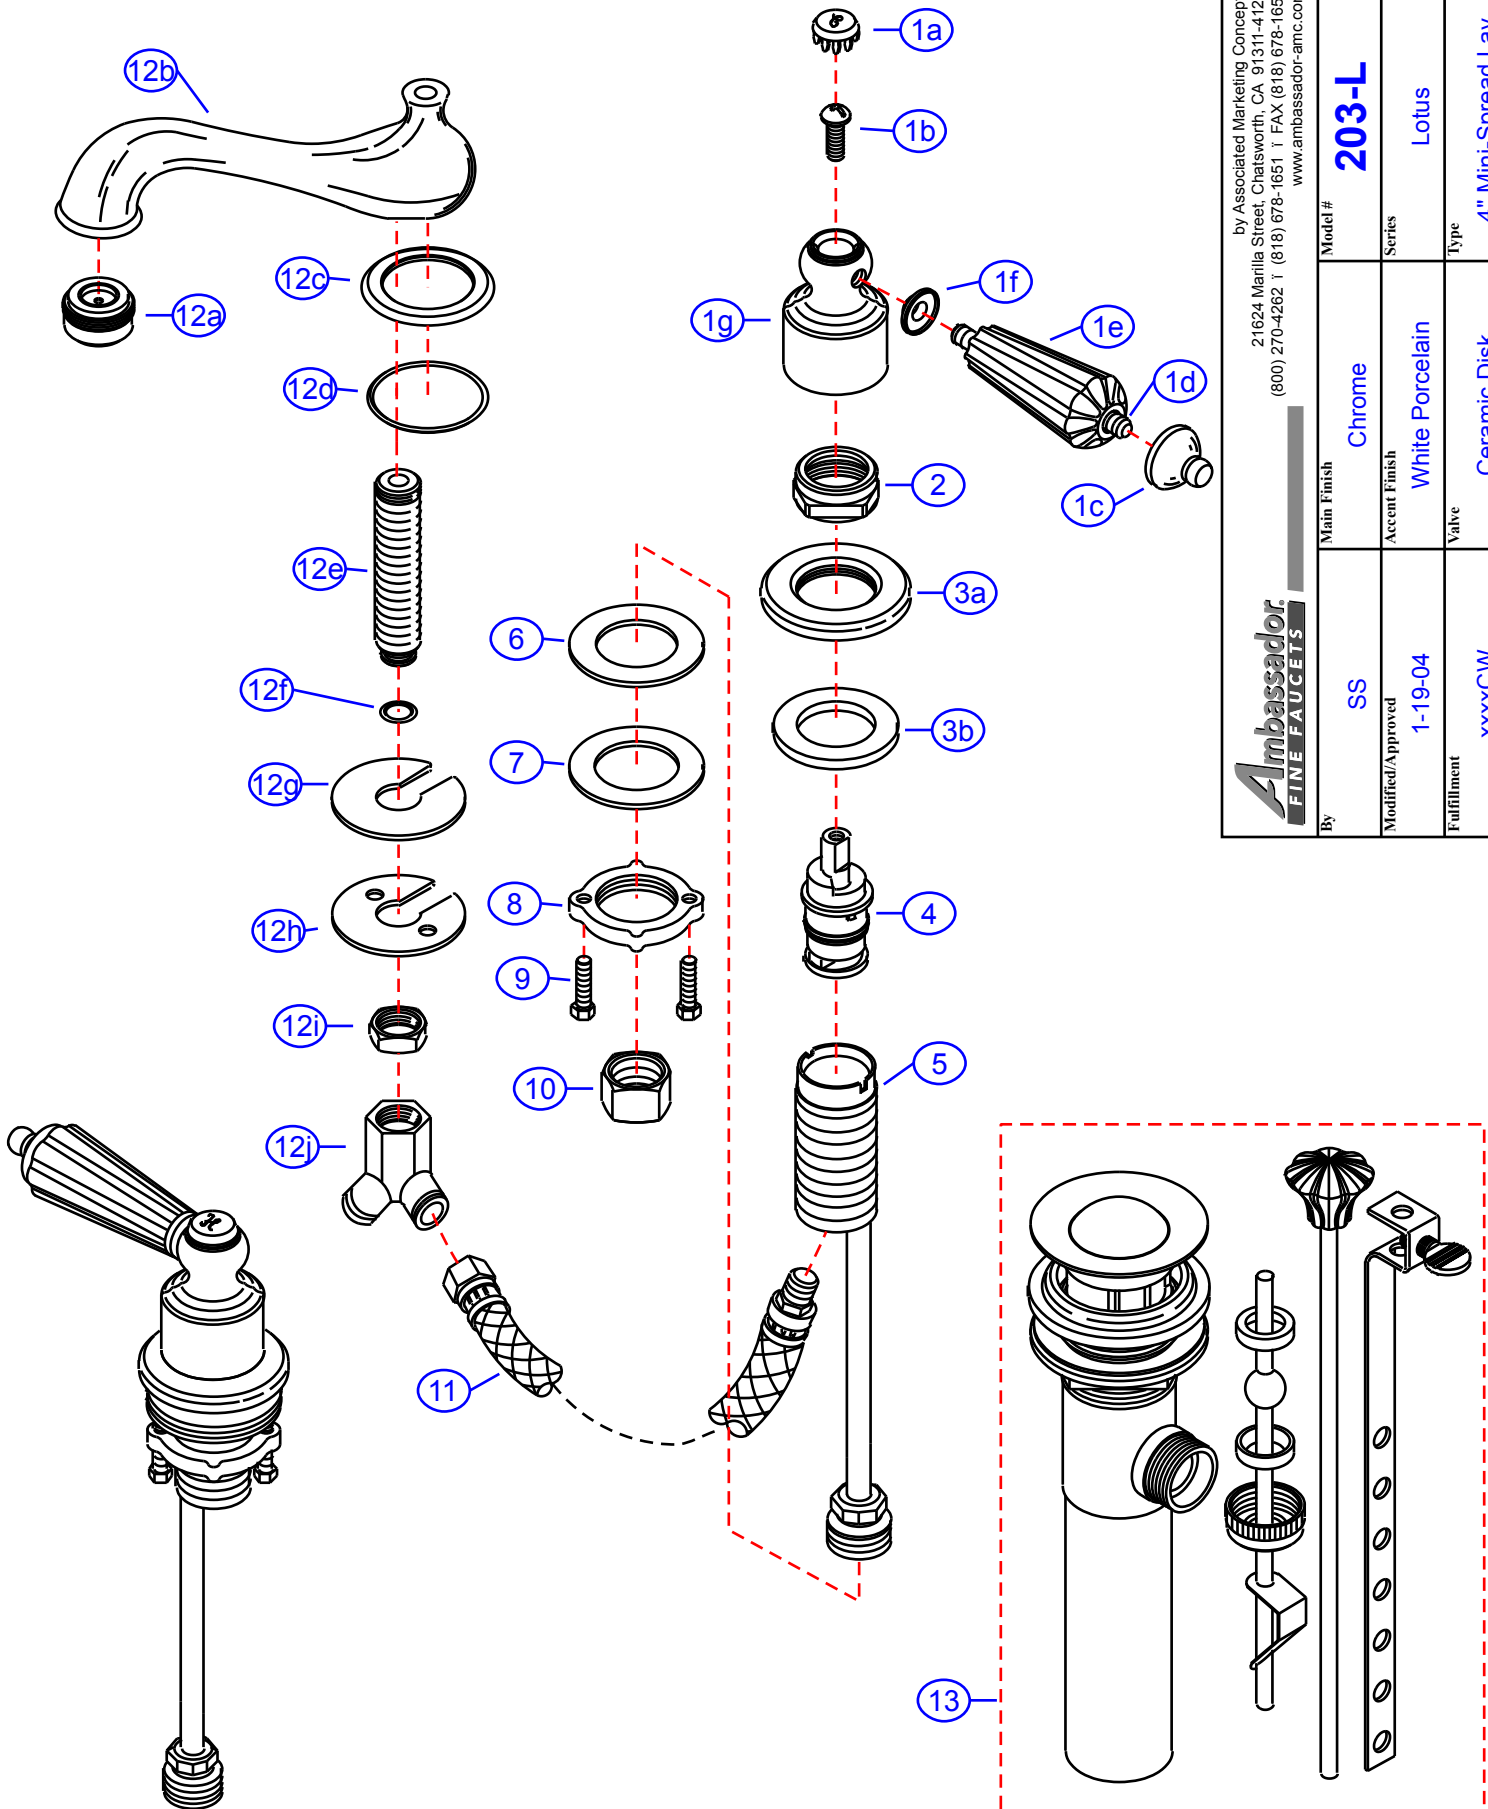

By	SS	Chrome	Model #	203-L
Modified/Approved	1-19-04	White Porcelain	Series	Lotus
Fulfillment	xxxxCW	Ceramic Disk	Type	4" Mini-Spread Lav.

# 203-L

## Lotus 4" Mini Spread Lav- CD/CP

#	Description	Quantity	Part #	Finish
1	Lotus 4" Handle (Hot)	1	EA-662778HCP	Chrome/Porcelain
	Lotus 4" Handle (Cold)	1	EA-662778CCP	Chrome/Porcelain
1a	Cap "H"	1	E-206041HCP	Chrome
	Cap "C"	1	E-206041CCP	Chrome
1b	Screw	2	E-008044CP	Metal
1c	Handle Tip	2	E-109003CP	Chrome
1d	Handle Rod	2	E-017045CP	Chrome
1e	Handle (Lotus)	2	E-108028WH	Porcelain
1f	Spacer	2	E-107034CP	Chrome
1g	Canopy (Hot)	1	E-018019HCP	Chrome
	Canopy (Cold)	1	E-018019CCP	Chrome
2	Retainer Nut	2	E-016002CP	Chrome
3	Escutcheon (Assembled)	2	EA-663201CP	Chrome
3a	Escutcheon	2	E-204000CP*	Chrome
3b	Escutcheon Washer	2	E-010020	Rubber
4	Cartridge (Hot)	1	E-507003NH	Ceramic Disc
	Cartridge (Cold)	1	E-507003NC	Ceramic Disc
5	Valve Body	2	E-002027N	Brass
6	Rubber Washer	2	E-010017	Rubber
7	Metal Washer	2	E-013018NI	Metal
8	Lock Nut	2	E-009012	Brass
9	Screws	4	E-008045	Metal
10	Connector Nuts	2	E-009016	Brass
11	Hose	2	E-105007N	Hose
12	Spout (Assembled)	1	EA-666608CP	Chrome
12a	Aerator	1	E-500013NCP	Chrome
12b	Spout	1	E-100016NCP*	Chrome
12c	Spout Base	1	E-303001CP	Chrome
12d	O-Ring	1	E-048036	Rubber
12e	Shank	1	E-014011N*	Brass
12f	O-Ring	1	E-004026	Rubber
12g	Rubber Spout Washer	1	E-058094	Rubber
12h	Metal Spout Washer	1	E-013006NI	Metal
12i	Spout Nut	1	E-009015	Brass
12j	"Y" Connector	1	E-015004N	Brass
13	Drain Kit (see "Drains" for parts)	1	EA-505009CPL	Chrome/Porcelain